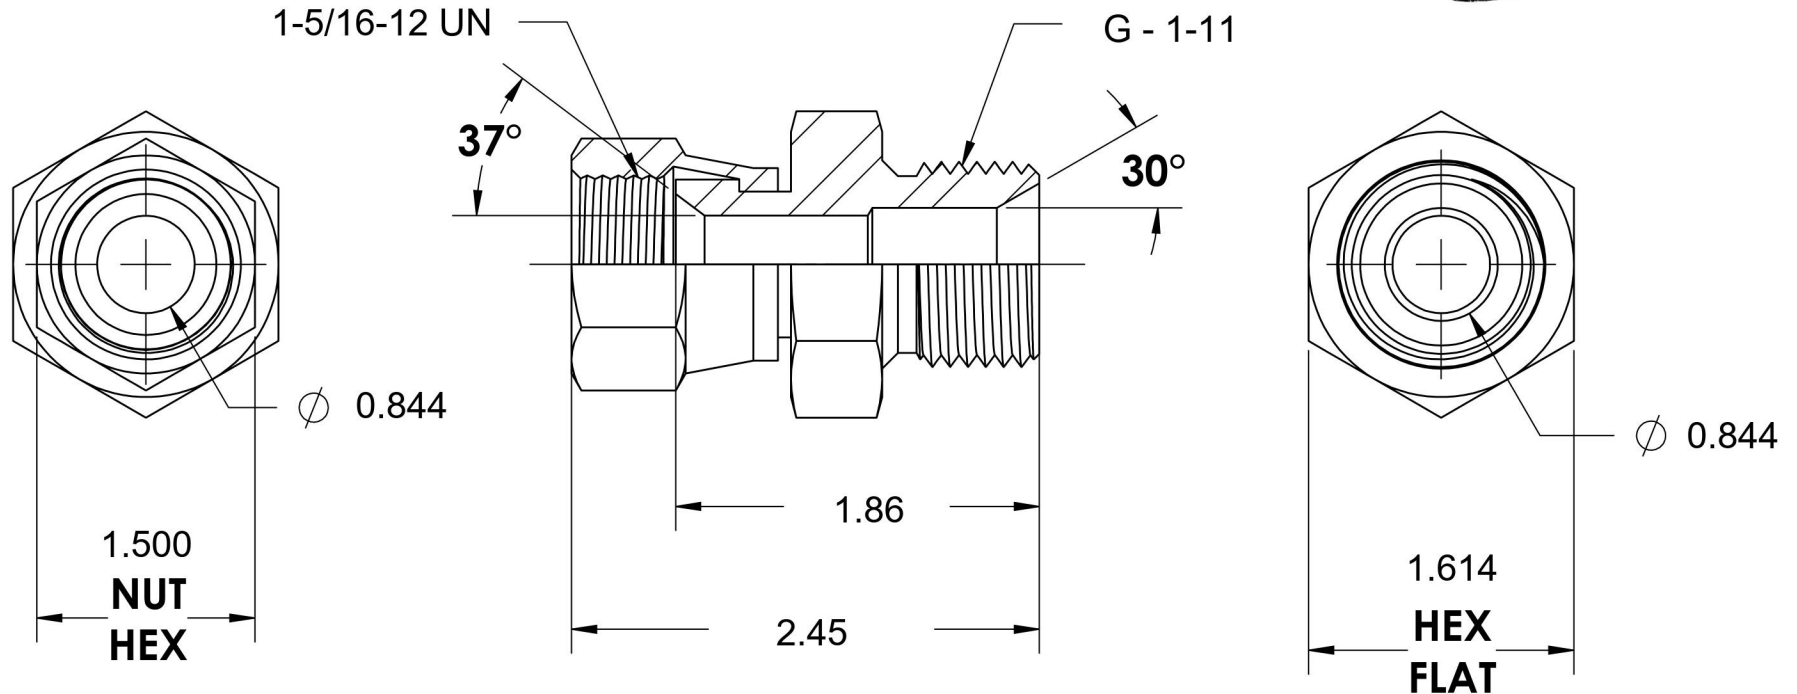

# 7022-16-16

Steel, SAE J514 37° Flare Swivel Male BSPP Port/Line Connector, 1" Female JIC Swivel x 1-11 Male BSPP 60° Line/Port

6701 Cochran Road  
Solon, Ohio 44139  
Phone: (440) 248-1880  
Toll Free: 1-888-331-1523

<b>Temperature Rating</b>	<b>Material</b>	<b>Industry Standards</b>	<b>Series</b>
-65°F to 500°F	C1045 / 12L14 Steel	SAE J514, ISO 1179	7022
<b>Pressure Rating</b>	<b>Finish</b>	ISO 8434-6, ASTM B633	<b>Series Description</b>
1700 psi	Trivalent Zinc		SAE J514 37° Flare Swivel Male BSPP Port/Line Connector