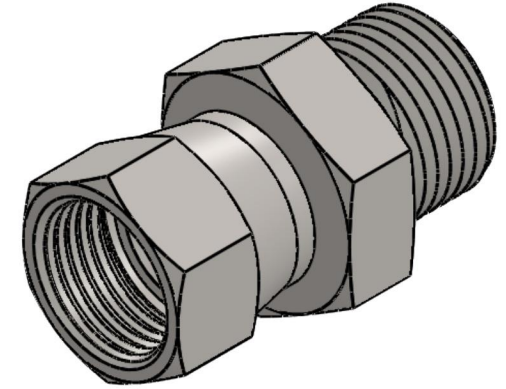

# 7022-16-16

Steel, SAE J514 37° Flare Swivel Male BSPP Port/Line Connector, 1" Female JIC Swivel x 1-11 Male BSPP 60° Line/Port

6701 Cochran Road  
Solon, Ohio 44139  
Phone: (440) 248-1880  
Toll Free: 1-888-331-1523

<b>Temperature Rating</b>	<b>Material</b>	<b>Industry Standards</b>	<b>Series</b>
-65°F to 500°F	C1045 / 12L14 Steel	SAE J514, ISO 1179	7022
<b>Pressure Rating</b>	<b>Finish</b>	ISO 8434-6, ASTM B633	<b>Series Description</b>
1700 psi	Trivalent Zinc		SAE J514 37° Flare Swivel Male BSPP Port/Line Connector