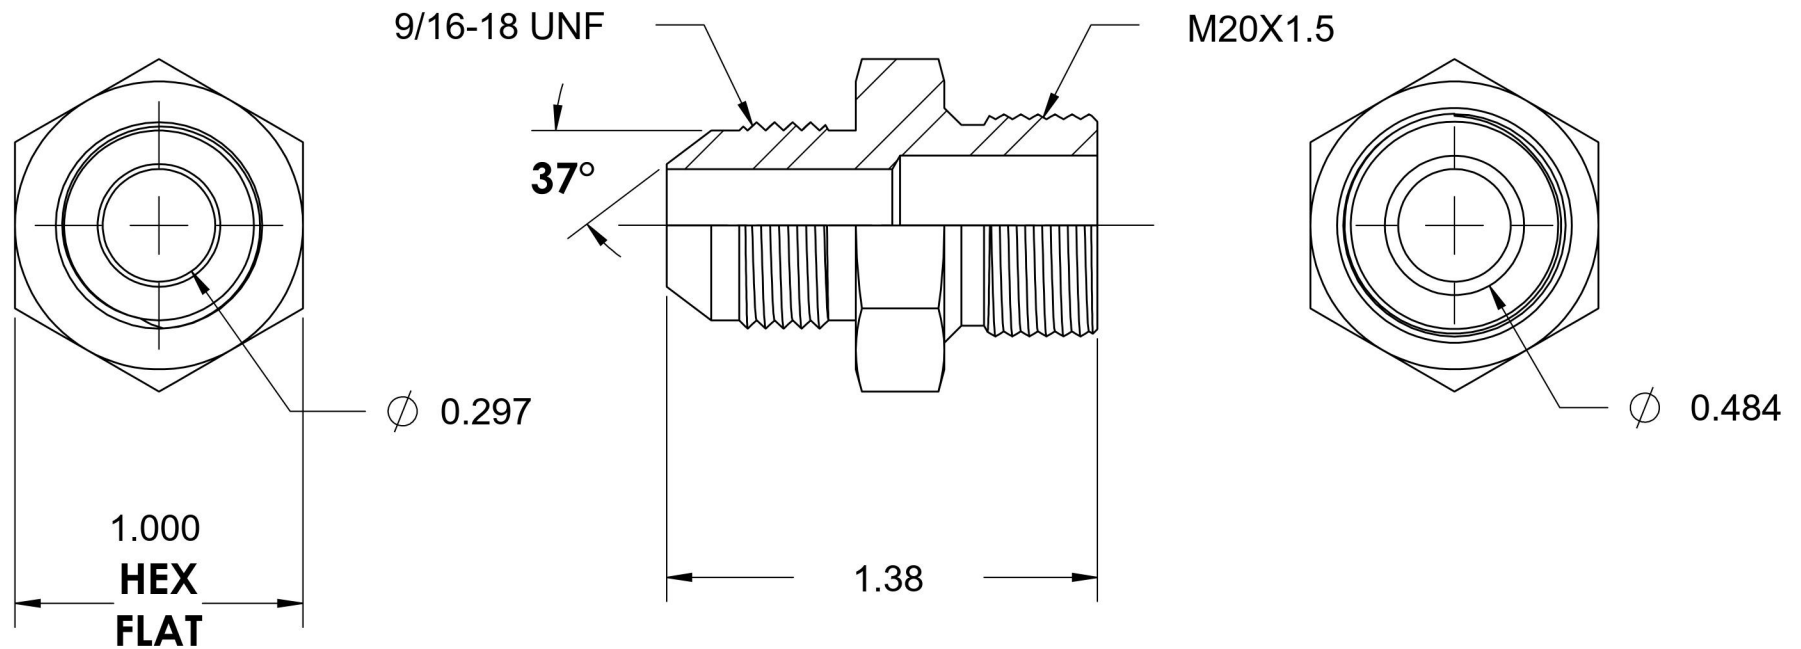

7005-06-20-SS

Stainless Steel, SAE J514 37° Flare Male Metric Port/Line Connector, 3/8" Male JIC x M20X1.5 Male Metric 60° Line/Port

6701 Cochran Road
Solon, Ohio 44139
Phone: (440) 248-1880
Toll Free: 1-888-331-1523

Temperature Rating -425°F to 1200°F	Material 316/316L Stainless Steel	Industry Standards SAE J514, ISO 9974	Series 7005-SS
Pressure Rating 6000 psi	Finish Passivated		Series Description SAE J514 37° Flare Male Metric Port/Line Connector