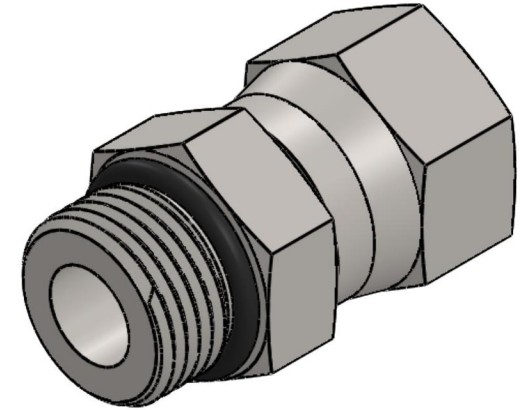

# 6402-04-04-O

Steel, SAE J514 37° Flare Swivel Port Connector, 7/16-20 Male ORB x 1/4" Female JIC Swivel

6701 Cochran Road  
Solon, Ohio 44139  
Phone: (440) 248-1880  
Toll Free: 1-888-331-1523

<b>Temperature Rating</b> -40°F to 250°F	<b>Material</b> C1045 / 12L14 Steel	<b>Industry Standards</b> SAE J514, SAE J1926-3 ASTM B633	<b>Series</b> 6402-O
<b>Pressure Rating</b> 7500 psi	<b>Finish</b> Trivalent Zinc		<b>Series Description</b> SAE J514 37° Flare Swivel Port Connector