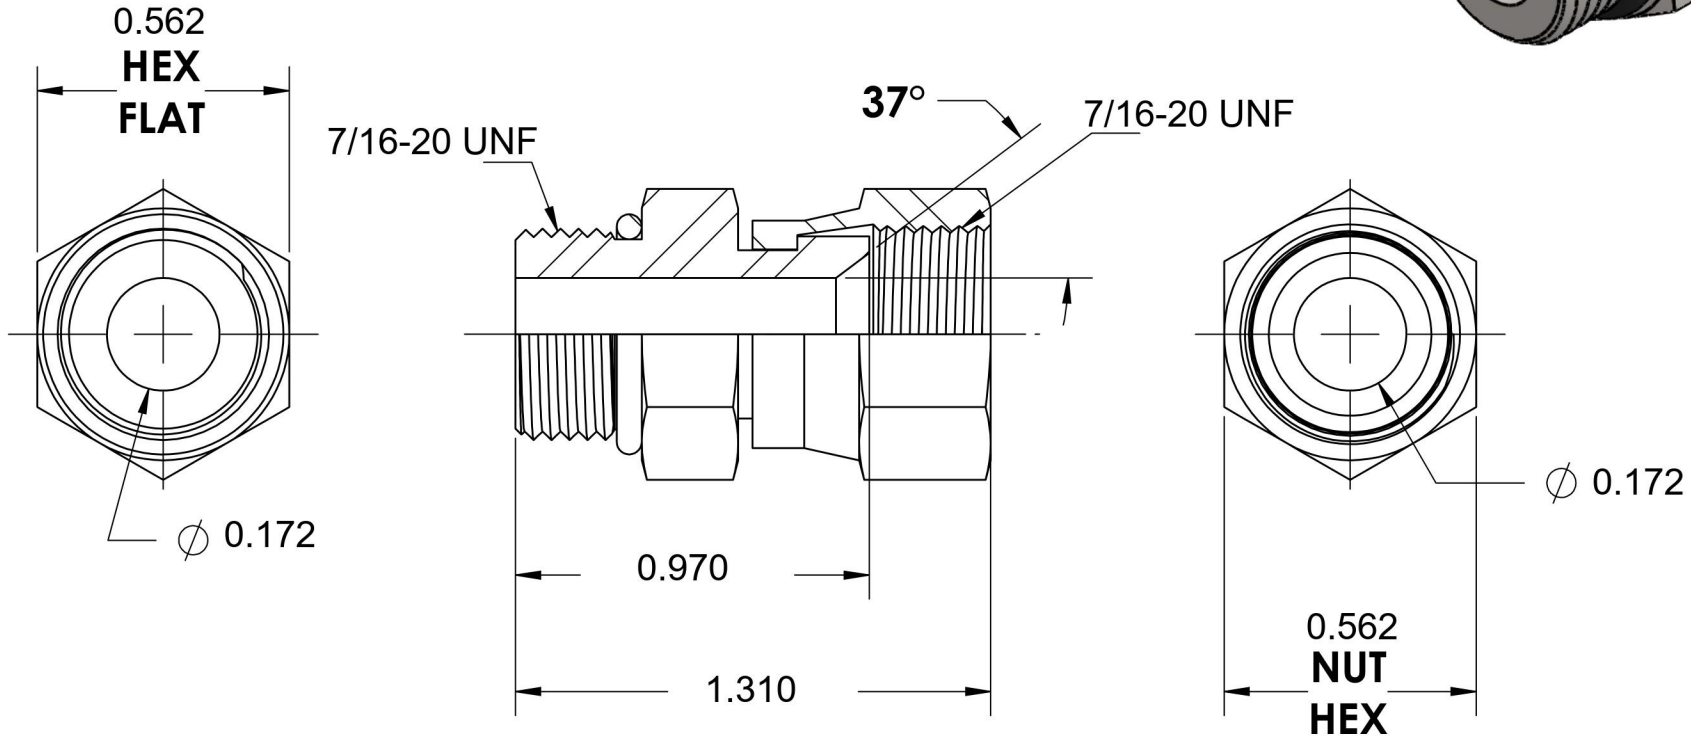

# 6402-04-04-O

Steel, SAE J514 37° Flare Swivel Port Connector, 7/16-20 Male ORB x 1/4" Female JIC Swivel

6701 Cochran Road  
Solon, Ohio 44139  
Phone: (440) 248-1880  
Toll Free: 1-888-331-1523

<b>Temperature Rating</b> -40°F to 250°F	<b>Material</b> C1045 / 12L14 Steel	<b>Industry Standards</b> SAE J514, SAE J1926-3 ASTM B633	<b>Series</b> 6402-O
<b>Pressure Rating</b> 7500 psi	<b>Finish</b> Trivalent Zinc		<b>Series Description</b> SAE J514 37° Flare Swivel Port Connector