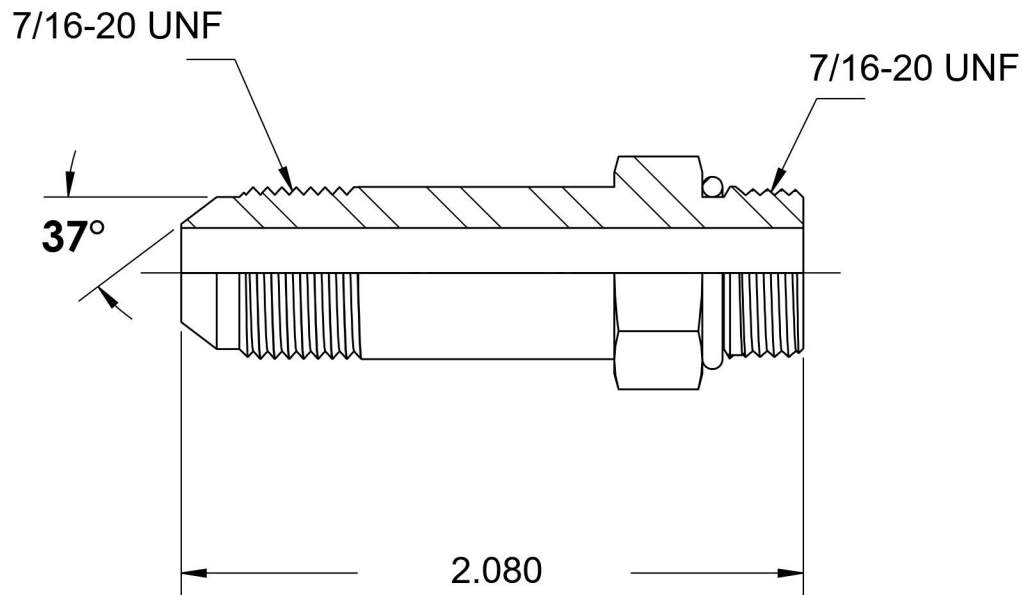

# 6400-L-04-04-O-SS

Stainless Steel, SAE J514 37° Flare Long Port Connector, 1/4" Male JIC x 7/16-20 Male ORB

6701 Cochran Road  
Solon, Ohio 44139  
Phone: (440) 248-1880  
Toll Free: 1-888-331-1523

<b>Temperature Rating</b> -40°F to 250°F	<b>Material</b> 316/316L Stainless Steel	<b>Industry Standards</b> SAE J514, SAE J1926-3 SAE J515	<b>Series</b> 6400-L-O-SS
<b>Pressure Rating</b> 9000 psi	<b>Finish</b> Passivated		<b>Series Description</b> SAE J514 37° Flare Long Port Connector