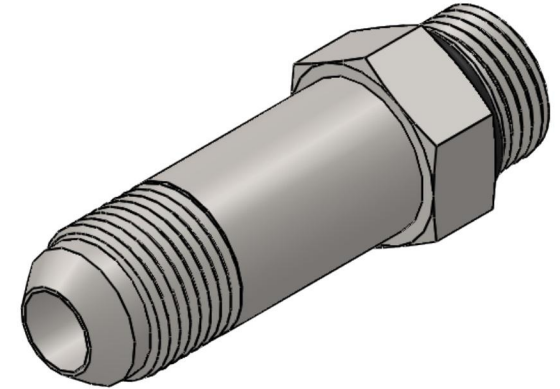

# 6400-L-04-04-O-SS

Stainless Steel, SAE J514 37° Flare Long Port Connector, 1/4" Male JIC x 7/16-20 Male ORB

6701 Cochran Road  
Solon, Ohio 44139  
Phone: (440) 248-1880  
Toll Free: 1-888-331-1523

<b>Temperature Rating</b> -40°F to 250°F	<b>Material</b> 316/316L Stainless Steel	<b>Industry Standards</b> SAE J514, SAE J1926-3 SAE J515	<b>Series</b> 6400-L-O-SS
<b>Pressure Rating</b> 9000 psi	<b>Finish</b> Passivated		<b>Series Description</b> SAE J514 37° Flare Long Port Connector