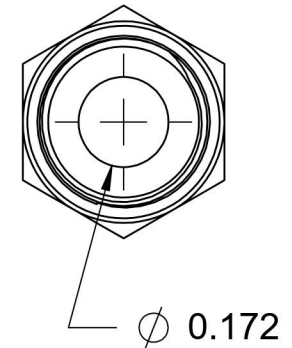

# 6400-L-04-04-O-SS

Stainless Steel, SAE J514 37° Flare Long Port Connector, 1/4" Male JIC x 7/16-20 Male ORB

6701 Cochran Road  
Solon, Ohio 44139  
Phone: (440) 248-1880  
Toll Free: 1-888-331-1523

<b>Temperature Rating</b> -40°F to 250°F	<b>Material</b> 316/316L Stainless Steel	<b>Industry Standards</b> SAE J514, SAE J1926-3 SAE J515	<b>Series</b> 6400-L-O-SS
<b>Pressure Rating</b> 9000 psi	<b>Finish</b> Passivated		<b>Series Description</b> SAE J514 37° Flare Long Port Connector