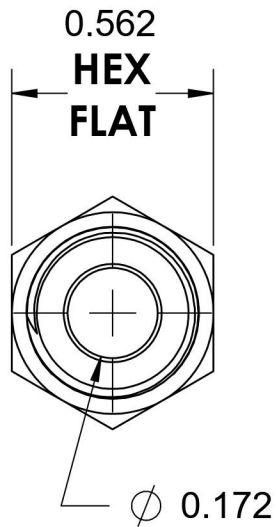

# 6400-L-04-04-O-SS

Stainless Steel, SAE J514 37° Flare Long Port Connector, 1/4" Male JIC x 7/16-20 Male ORB

6701 Cochran Road  
Solon, Ohio 44139  
Phone: (440) 248-1880  
Toll Free: 1-888-331-1523

<b>Temperature Rating</b> -40°F to 250°F	<b>Material</b> 316/316L Stainless Steel	<b>Industry Standards</b> SAE J514, SAE J1926-3 SAE J515	<b>Series</b> 6400-L-O-SS
<b>Pressure Rating</b> 9000 psi	<b>Finish</b> Passivated		<b>Series Description</b> SAE J514 37° Flare Long Port Connector