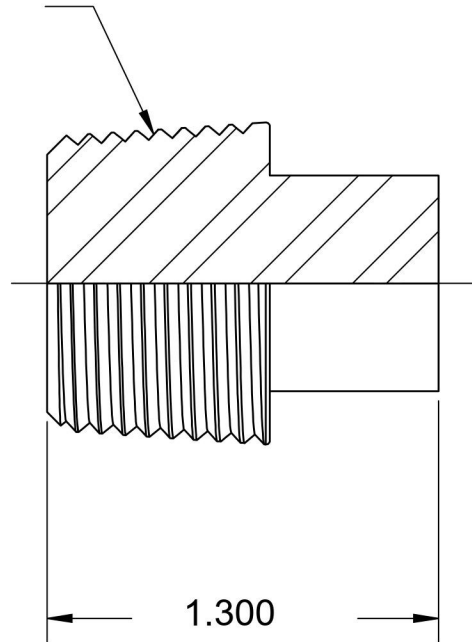

# 5406-SHP-16

Steel, SAE J531 Pipe Square Head Plug, 1" Male NPTF

1-11-1/2 NPTF

6701 Cochran Road  
Solon, Ohio 44139  
Phone: (440) 248-1880  
Toll Free: 1-888-331-1523

**Temperature Rating**

-65°F to 500°F

**Pressure Rating**

5500psi

**Material**

C1045 / 12L14 Steel

**Finish**

Trivalent Zinc

**Industry Standards**

SAE J531, SAE J476  
ASTM B633

**Series**

**5406-SHP**

**Series Description**

SAE J531 Pipe Square Head Plug