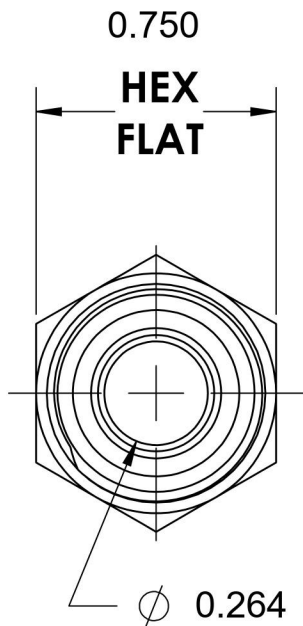

# FS6400-06-04-O-SS

Stainless Steel, SAE J1453 O-Ring Face Seal Port Connector, 3/8" Male ORFS x 7/16-20 Male ORB

6701 Cochran Road  
Solon, Ohio 44139  
Phone: (440) 248-1880  
Toll Free: 1-888-331-1523

<b>Temperature Rating</b>	<b>Material</b>	<b>Industry Standards</b>	<b>Series</b>
-40°F to 250°F	316/316L Stainless Steel	SAE J1453, SAE J1926-2	FS6400-O-SS
<b>Pressure Rating</b>	<b>Finish</b>		<b>Series Description</b>
9200 psi	Passivated		SAE J1453 O-Ring Face Seal Port Connector