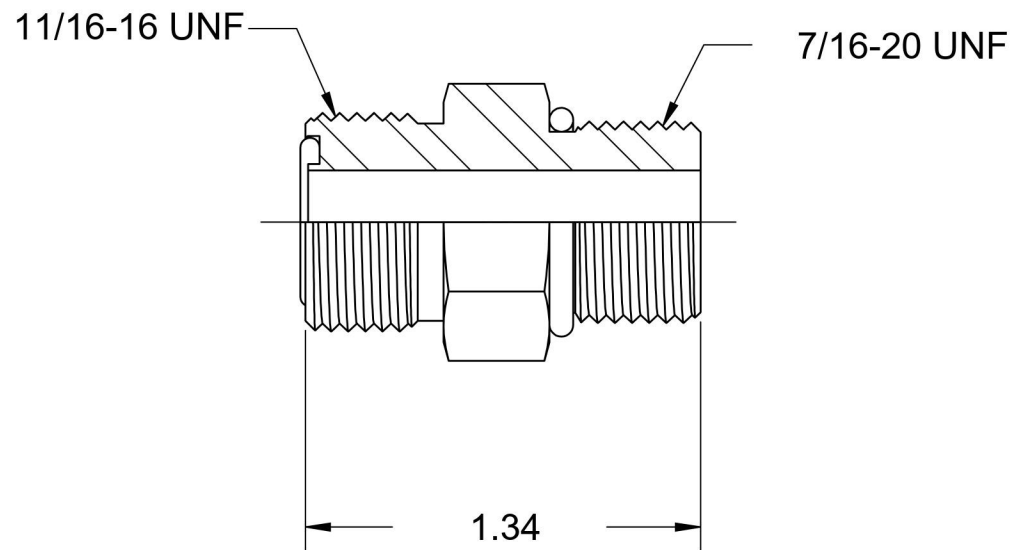

# FS6400-06-04-O-SS

Stainless Steel, SAE J1453 O-Ring Face Seal Port Connector, 3/8" Male ORFS x 7/16-20 Male ORB

6701 Cochran Road  
Solon, Ohio 44139  
Phone: (440) 248-1880  
Toll Free: 1-888-331-1523

<b>Temperature Rating</b>	<b>Material</b>	<b>Industry Standards</b>	<b>Series</b>
-40°F to 250°F	316/316L Stainless Steel	SAE J1453, SAE J1926-2	FS6400-O-SS
<b>Pressure Rating</b>	<b>Finish</b>		<b>Series Description</b>
9200 psi	Passivated		SAE J1453 O-Ring Face Seal Port Connector