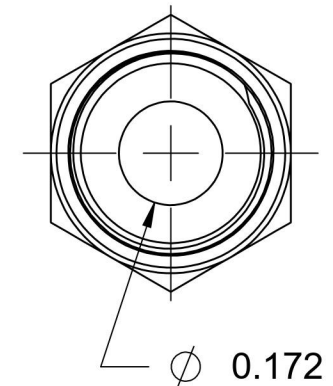

# FS6400-06-04-O-SS

Stainless Steel, SAE J1453 O-Ring Face Seal Port Connector, 3/8" Male ORFS x 7/16-20 Male ORB

6701 Cochran Road  
Solon, Ohio 44139  
Phone: (440) 248-1880  
Toll Free: 1-888-331-1523

<b>Temperature Rating</b>	<b>Material</b>	<b>Industry Standards</b>	<b>Series</b>
-40°F to 250°F	316/316L Stainless Steel	SAE J1453, SAE J1926-2	FS6400-O-SS
<b>Pressure Rating</b>	<b>Finish</b>		<b>Series Description</b>
9200 psi	Passivated		SAE J1453 O-Ring Face Seal Port Connector