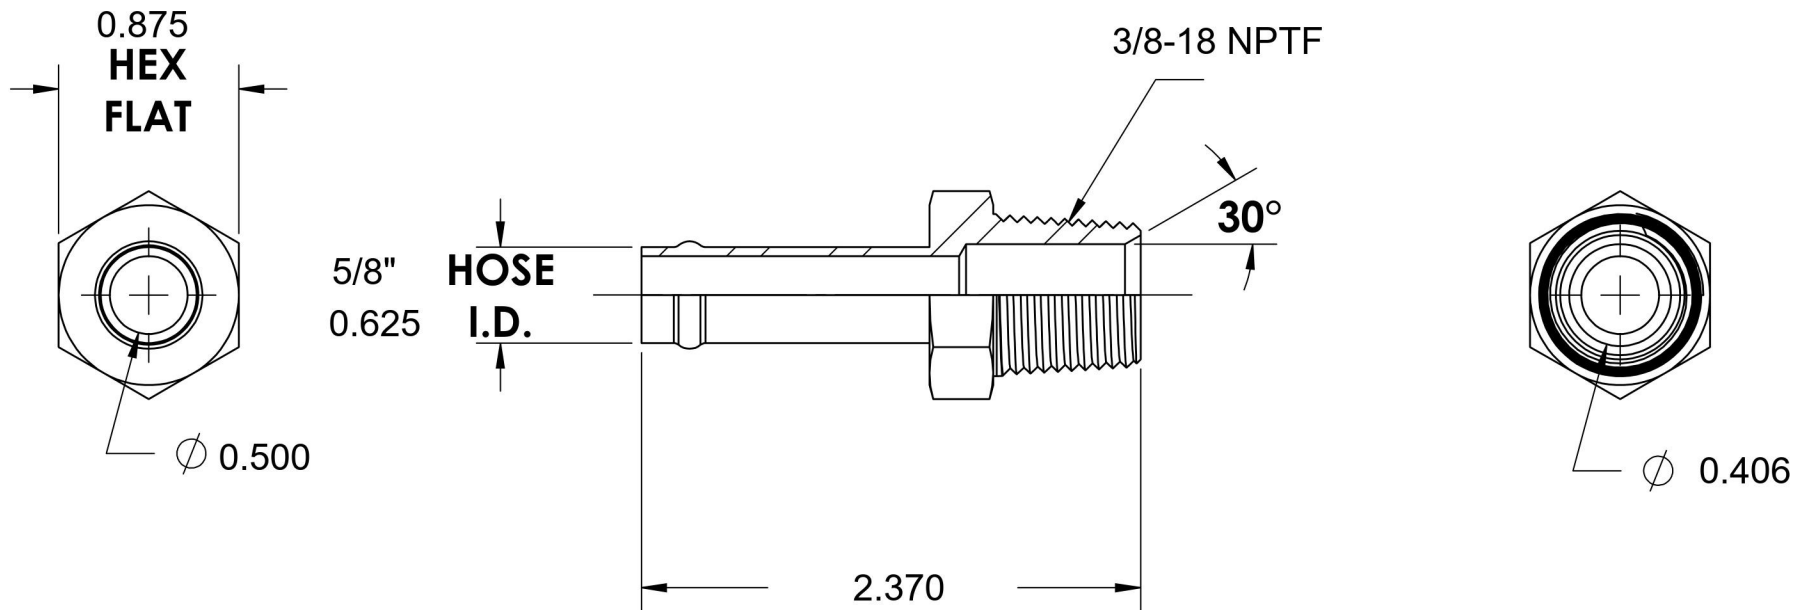

4404-10-06

Steel, SAE J1231 Hose Bead Male Connector, 5/8" Beaded Hose Barb x 3/8" Male NPTF 30°

6701 Cochran Road
Solon, Ohio 44139
Phone: (440) 248-1880
Toll Free: 1-888-331-1523

Temperature Rating -65°F to 500°F	Material C1045/12L14 Steel	Industry Standards SAE J1231, SAE J476 ASTM B633	Series 4404
Pressure Rating 150 psi	Finish Trivalent Zinc		Series Description SAE J1231 Hose Bead Male Connector