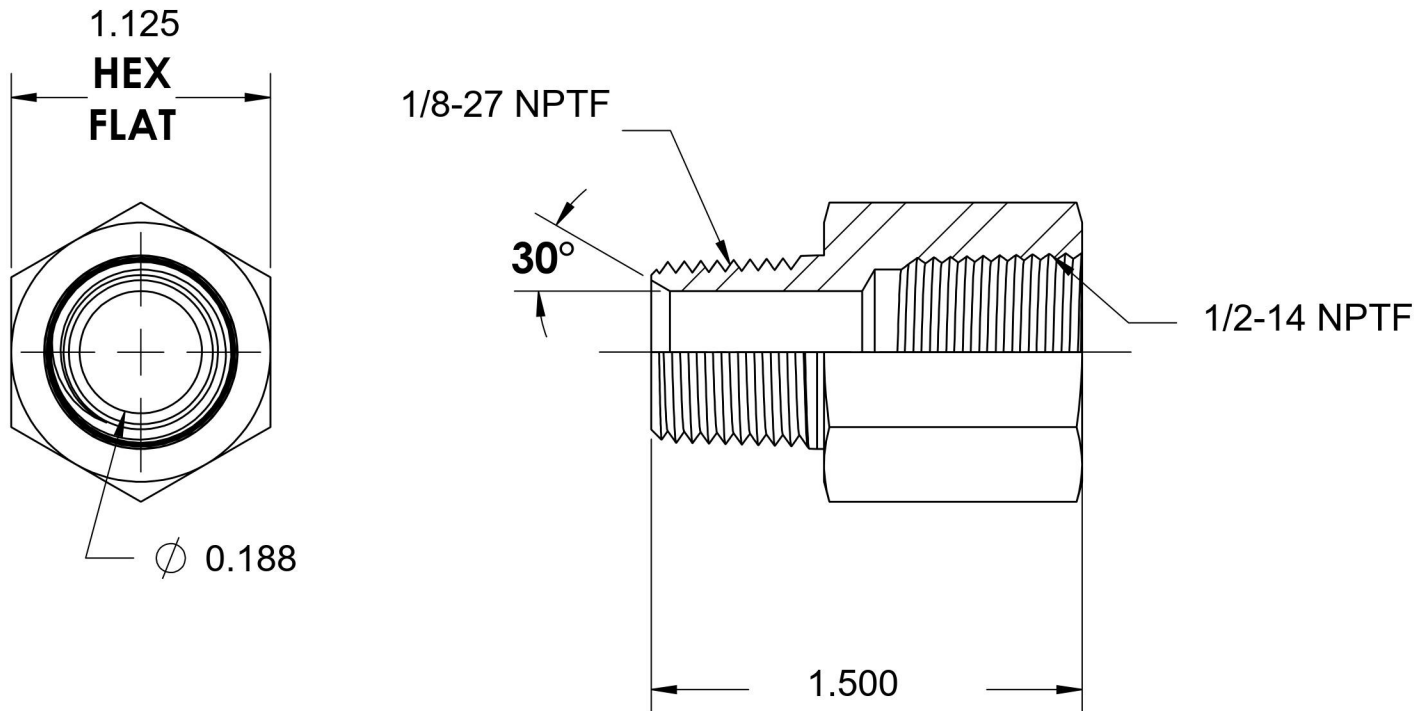

5405-02-08-SS

Stainless Steel, SAE J514 Pipe Expander, 1/8" Male NPTF 30° x 1/2" Female NPTF

6701 Cochran Road
Solon, Ohio 44139
Phone: (440) 248-1880
Toll Free: 1-888-331-1523

Temperature Rating	Material	Industry Standards	Series
-425°F to 1200°F	316/316L Stainless Steel	SAE J514 , SAE J476	5405-SS
Pressure Rating	Finish		Series Description
6000 psi	Passivated		SAE J514 Pipe Expander