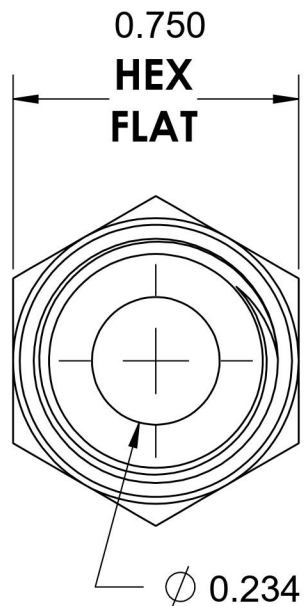

# 6405-05-04-O

Steel, SAE J1926 O-Ring Boss Female Adapter, 1/2-20 Male ORB x 1/4" Female NPTF

1/2-20 UNF

6701 Cochran Road  
Solon, Ohio 44139  
Phone: (440) 248-1880  
Toll Free: 1-888-331-1523

<b>Temperature Rating</b>	<b>Material</b>	<b>Industry Standards</b>	<b>Series</b>
-40°F to 250°F	C1045 / 12L14 Steel	SAE J1926-3, SAE J476 SAE J515, ASTM B633	6405-O
<b>Pressure Rating</b>	<b>Finish</b>		<b>Series Description</b>
6000 psi	Trivalent Zinc		SAE J1926 O-Ring Boss Female Adapter