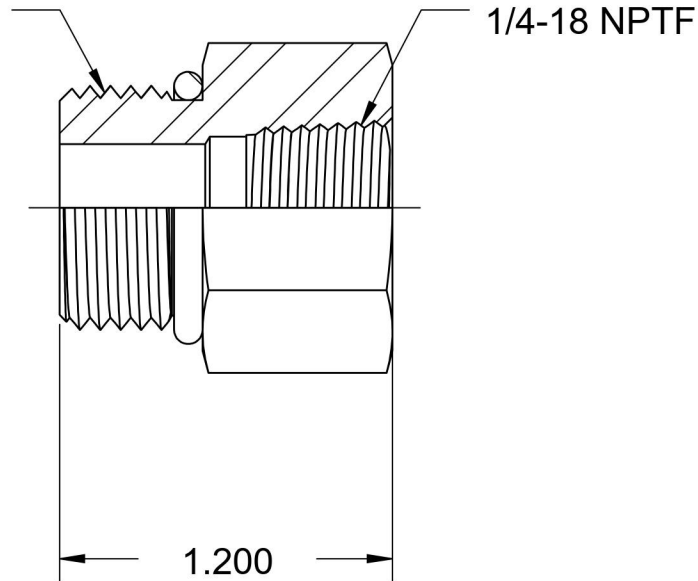

# 6405-05-04-O

Steel, SAE J1926 O-Ring Boss Female Adapter, 1/2-20 Male ORB x 1/4" Female NPTF

1/2-20 UNF

6701 Cochran Road  
Solon, Ohio 44139  
Phone: (440) 248-1880  
Toll Free: 1-888-331-1523

<b>Temperature Rating</b>	<b>Material</b>	<b>Industry Standards</b>	<b>Series</b>
-40°F to 250°F	C1045 / 12L14 Steel	SAE J1926-3, SAE J476 SAE J515, ASTM B633	6405-O
<b>Pressure Rating</b>	<b>Finish</b>		<b>Series Description</b>
6000 psi	Trivalent Zinc		SAE J1926 O-Ring Boss Female Adapter