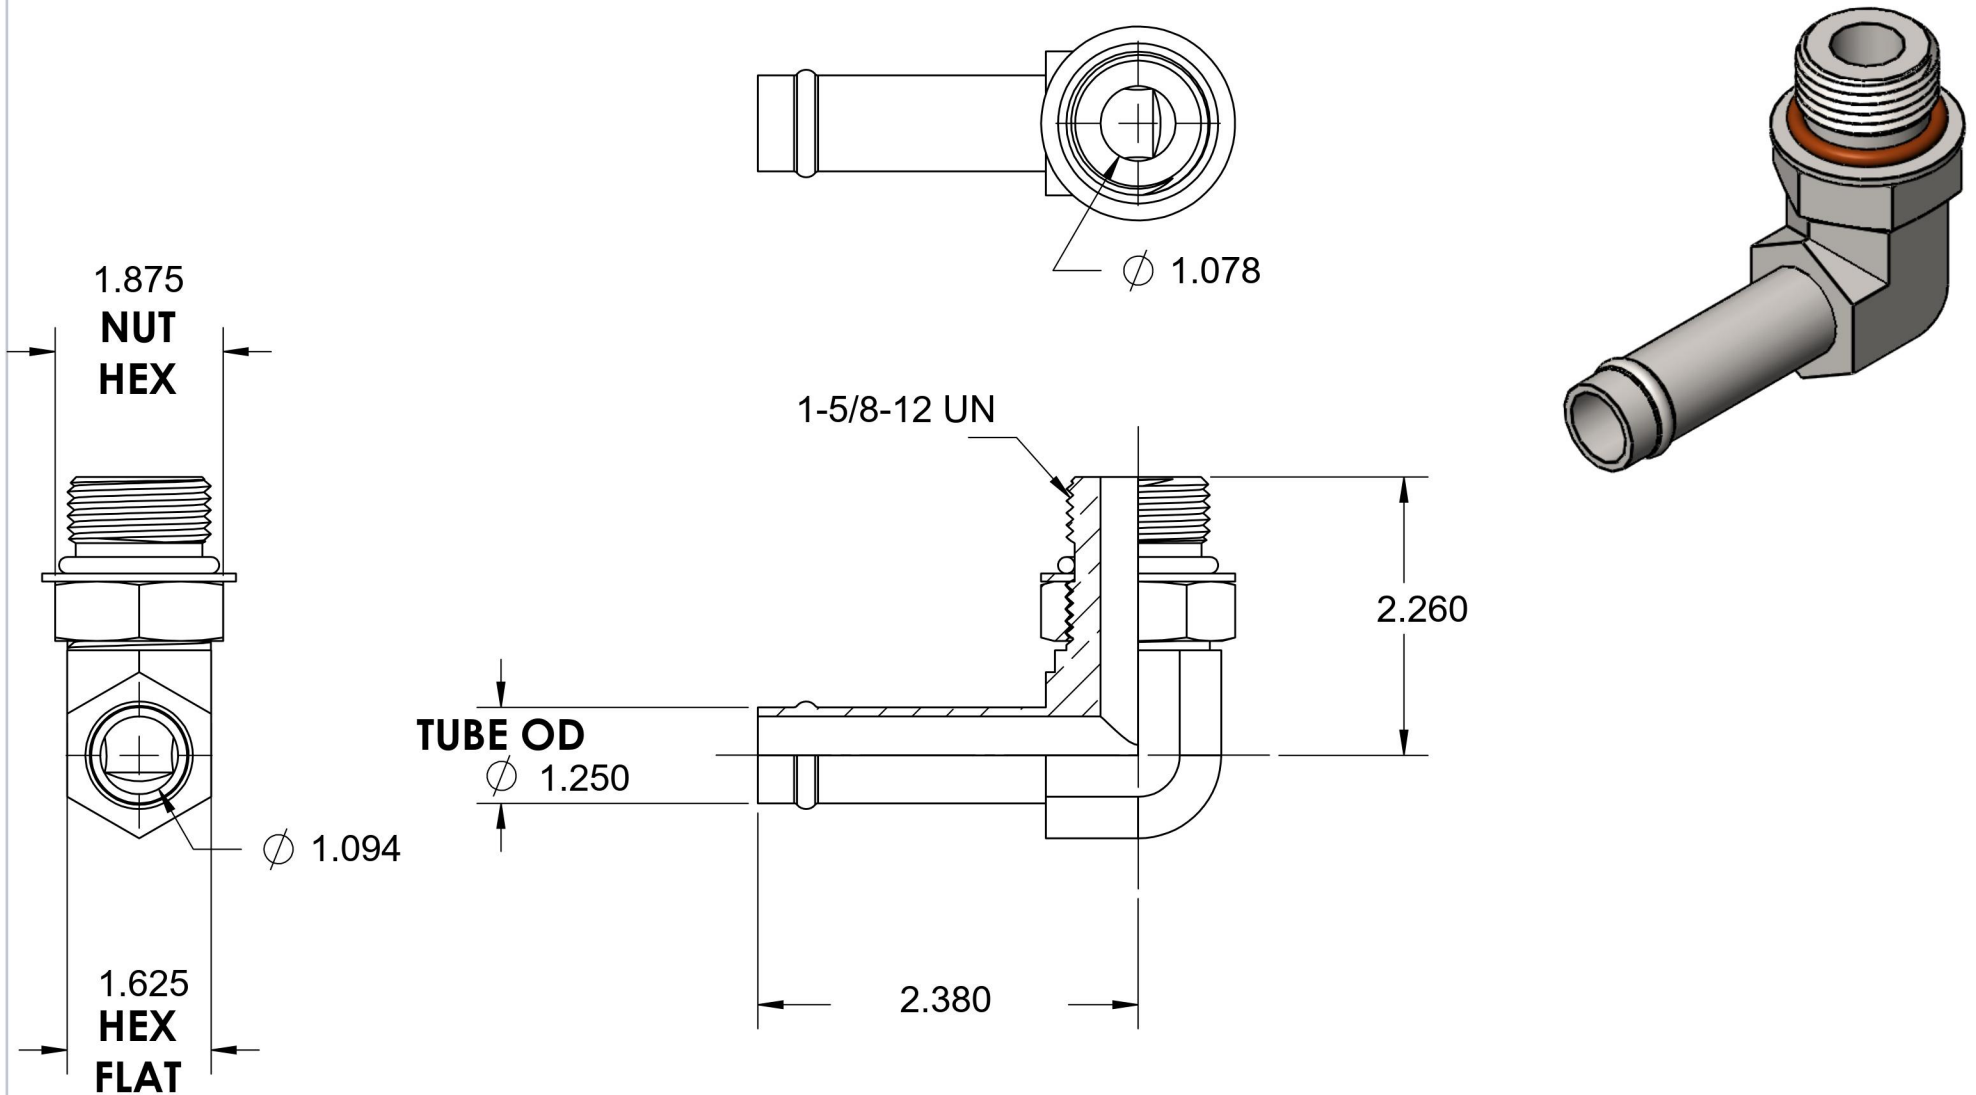

4601-20-20-NWO-FG-VITON

Steel, SAE J1231 Hose Bead 90° Adjustable Port Elbow, 1-1/4" Beaded Hose Barb x 1-5/8-12 Male Adjustable ORB, FKM Seal

6701 Cochran Road
Solon, Ohio 44139
Phone: (440) 248-1880
Toll Free: 1-888-331-1523

Temperature Rating

-15°F to 400°F

Material

C1045 Steel

Industry Standards

SAE J1231-2, SAE J1926-3
SAE J515, ASTM B633

Series

4601-NWO-FG-VITON

Pressure Rating

150 psi

Finish

Trivalent Zinc

Series Description

SAE J1231 Hose Bead
90° Adjustable Port Elbow