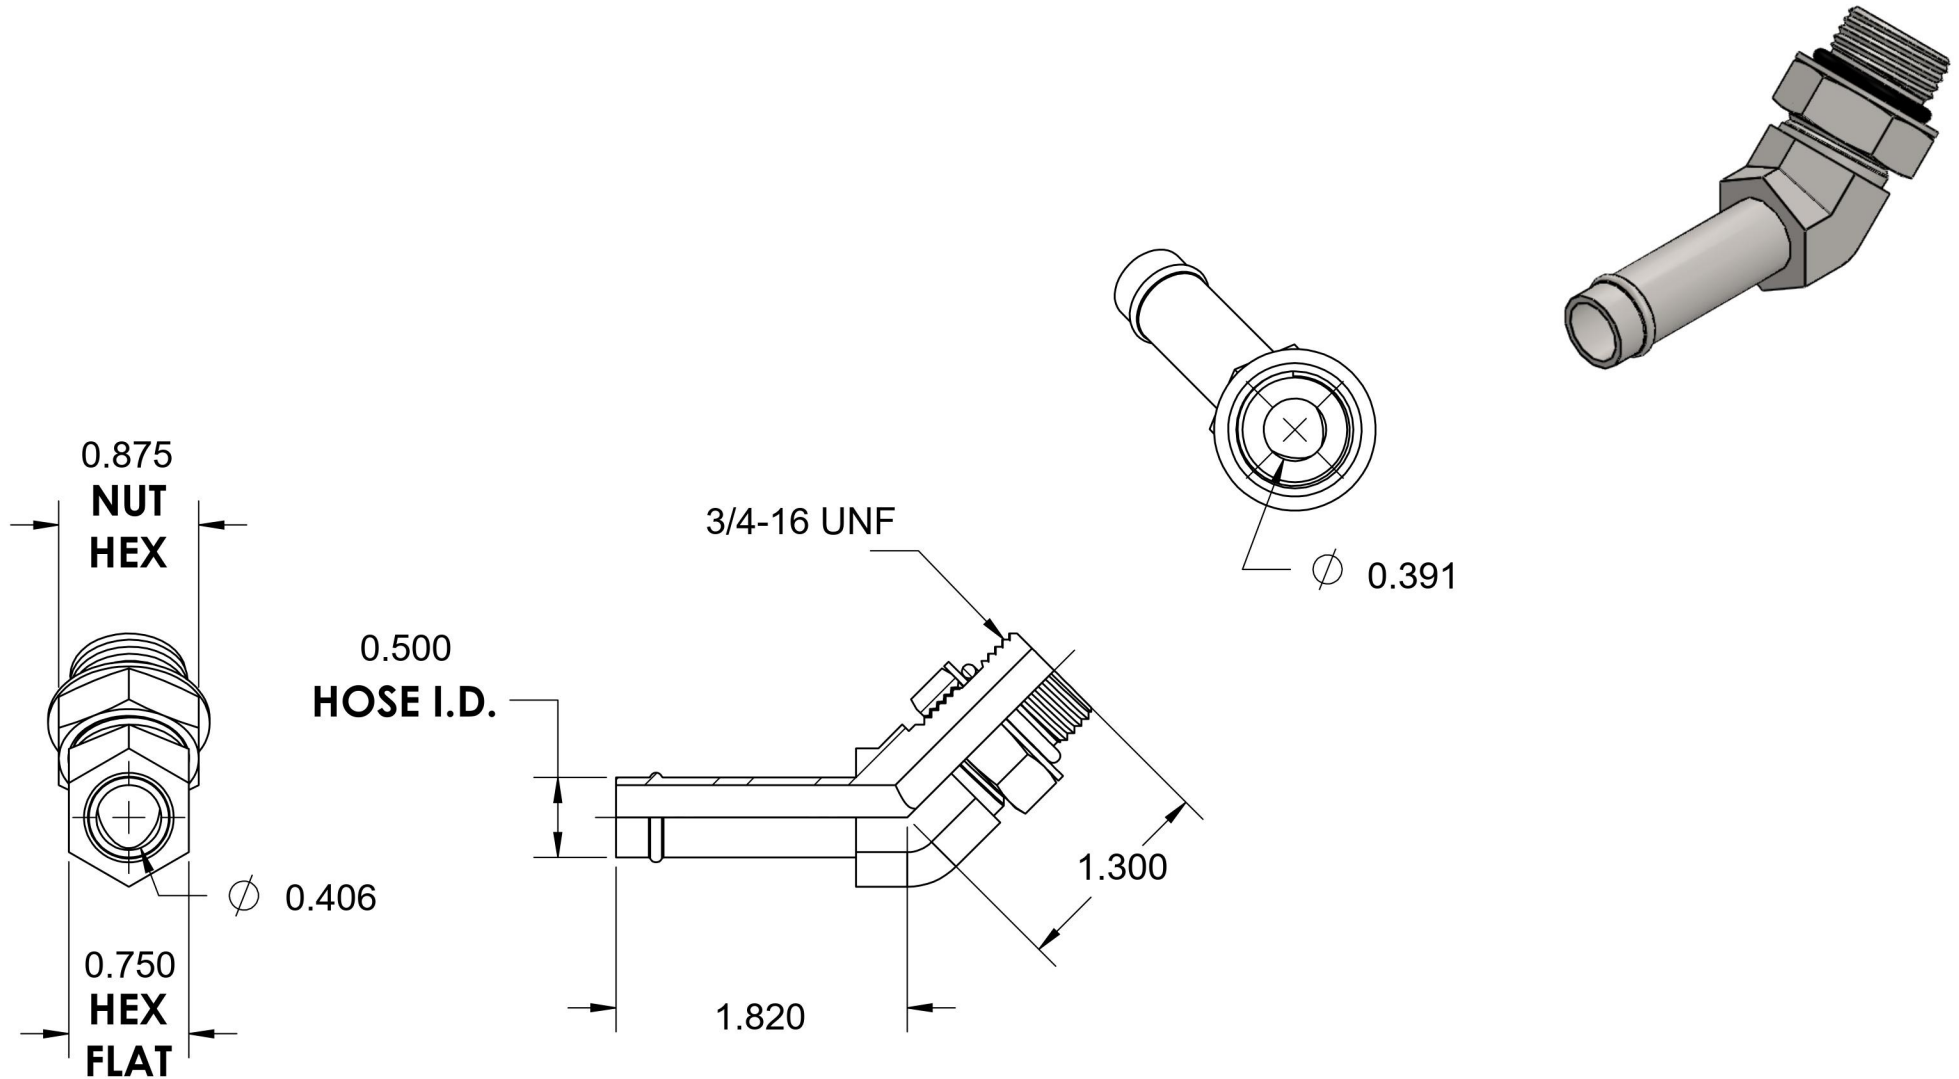

4603-08-08-NWO-FG

Steel, SAE J1231 Hose Bead 45° Adjustable Port Elbow, 1/2" Beaded Hose Barb x 3/4-16 Male Adjustable ORB

6701 Cochran Road
Solon, Ohio 44139
Phone: (440) 248-1880
Toll Free: 1-888-331-1523

Temperature Rating

-40°F to 250°F

Pressure Rating

150psi

Material

C1045 Steel

Finish

Trivalent Zinc

Industry Standards

SAE J1231-2, SAE J1926-3
SAE J515, ASTM B633

Series

4603-NWO-FG

Series Description

SAE J1231 Hose Bead 45° Adjustable Port Elbow