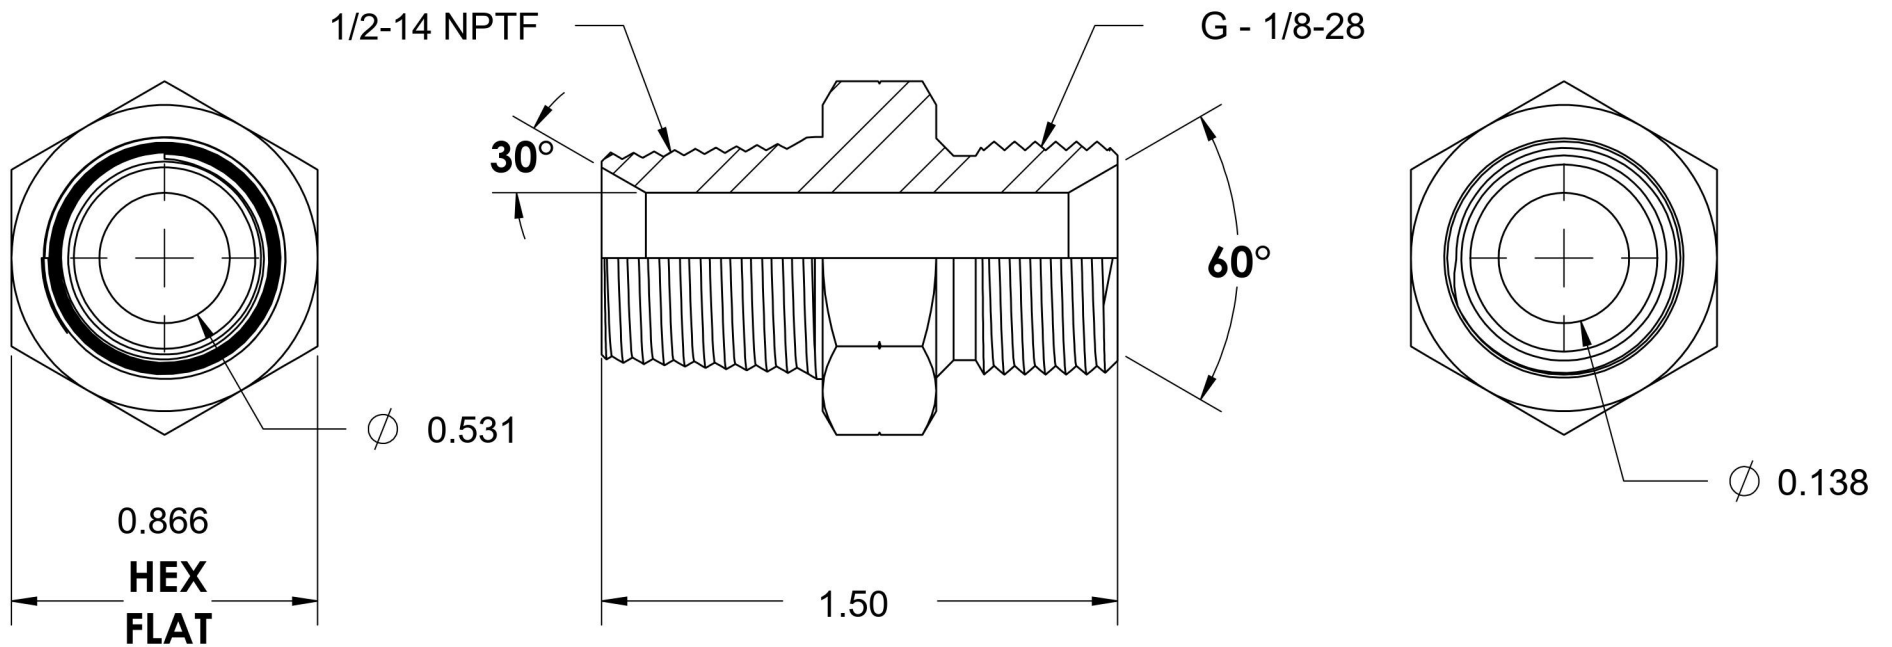

# 7032-08-02

Steel, SAE J476 Pipe Male BSPP Port/Line Adapter, 1/2" Male NPTF 30° x 1/8-28 Male BSPP 60° Line/Port

6701 Cochran Road  
Solon, Ohio 44139  
Phone: (440) 248-1880  
Toll Free: 1-888-331-1523

<b>Temperature Rating</b>	<b>Material</b>	<b>Industry Standards</b>	<b>Series</b>
-65°F to 500°F	C1045 / 12L14 Steel	SAE J476, ISO 1179	7032
<b>Pressure Rating</b>	<b>Finish</b>	ISO 8434-6, ASTM B633	<b>Series Description</b>
5100 psi	Trivalent Zinc		SAE J476 Pipe Male BSPP Port/Line Adapter