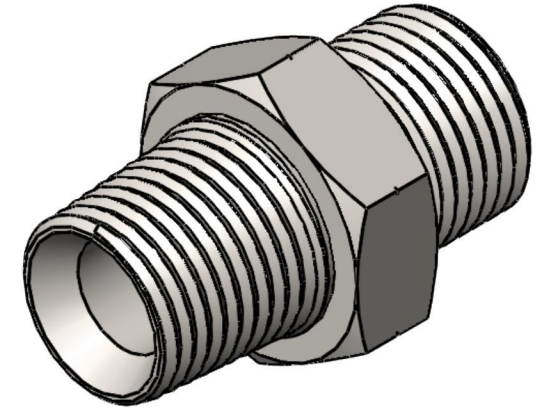

# 7032-08-02

Steel, SAE J476 Pipe Male BSPP Port/Line Adapter, 1/2" Male NPTF 30° x 1/8-28 Male BSPP 60° Line/Port

6701 Cochran Road  
Solon, Ohio 44139  
Phone: (440) 248-1880  
Toll Free: 1-888-331-1523

<b>Temperature Rating</b>	<b>Material</b>	<b>Industry Standards</b>	<b>Series</b>
-65°F to 500°F	C1045 / 12L14 Steel	SAE J476, ISO 1179	7032
<b>Pressure Rating</b>	<b>Finish</b>	ISO 8434-6, ASTM B633	<b>Series Description</b>
5100 psi	Trivalent Zinc		SAE J476 Pipe Male BSPP Port/Line Adapter