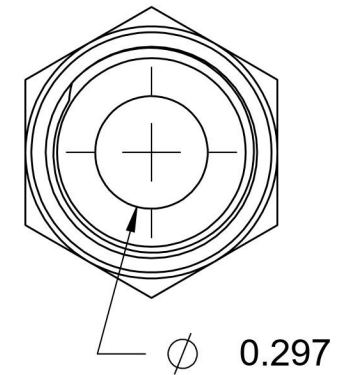

# 6400-10-06-O-SS

Stainless Steel, SAE J514 37° Flare Port Connector, 5/8" Male JIC x 9/16-18 Male ORB

6701 Cochran Road  
Solon, Ohio 44139  
Phone: (440) 248-1880  
Toll Free: 1-888-331-1523

<b>Temperature Rating</b>	<b>Material</b>	<b>Industry Standards</b>	<b>Series</b>
-40°F to 250°F	316/316L Stainless Steel	SAE J514, SAE J1926-3	6400-O-SS
<b>Pressure Rating</b>	<b>Finish</b>		<b>Series Description</b>
6000 psi	Passivated		SAE J514 37° Flare Port Connector