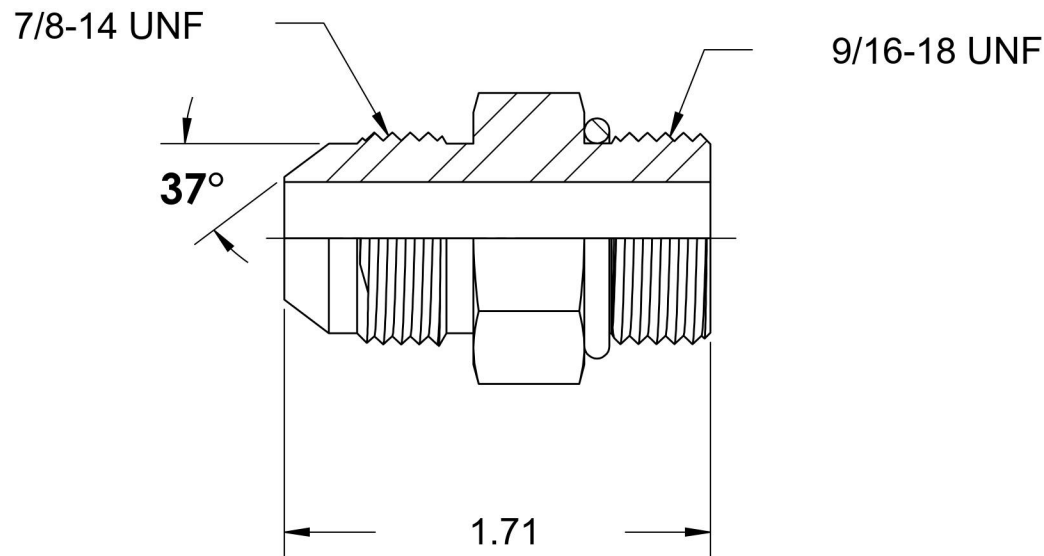

# 6400-10-06-O-SS

Stainless Steel, SAE J514 37° Flare Port Connector, 5/8" Male JIC x 9/16-18 Male ORB

6701 Cochran Road  
Solon, Ohio 44139  
Phone: (440) 248-1880  
Toll Free: 1-888-331-1523

<b>Temperature Rating</b>	<b>Material</b>	<b>Industry Standards</b>	<b>Series</b>
-40°F to 250°F	316/316L Stainless Steel	SAE J514, SAE J1926-3	6400-O-SS
<b>Pressure Rating</b>	<b>Finish</b>		<b>Series Description</b>
6000 psi	Passivated		SAE J514 37° Flare Port Connector