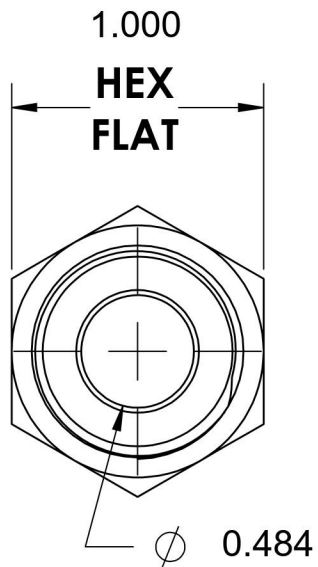

# 6400-10-06-O-SS

Stainless Steel, SAE J514 37° Flare Port Connector, 5/8" Male JIC x 9/16-18 Male ORB

6701 Cochran Road  
Solon, Ohio 44139  
Phone: (440) 248-1880  
Toll Free: 1-888-331-1523

<b>Temperature Rating</b>	<b>Material</b>	<b>Industry Standards</b>	<b>Series</b>
-40°F to 250°F	316/316L Stainless Steel	SAE J514, SAE J1926-3	6400-O-SS
<b>Pressure Rating</b>	<b>Finish</b>		<b>Series Description</b>
6000 psi	Passivated		SAE J514 37° Flare Port Connector