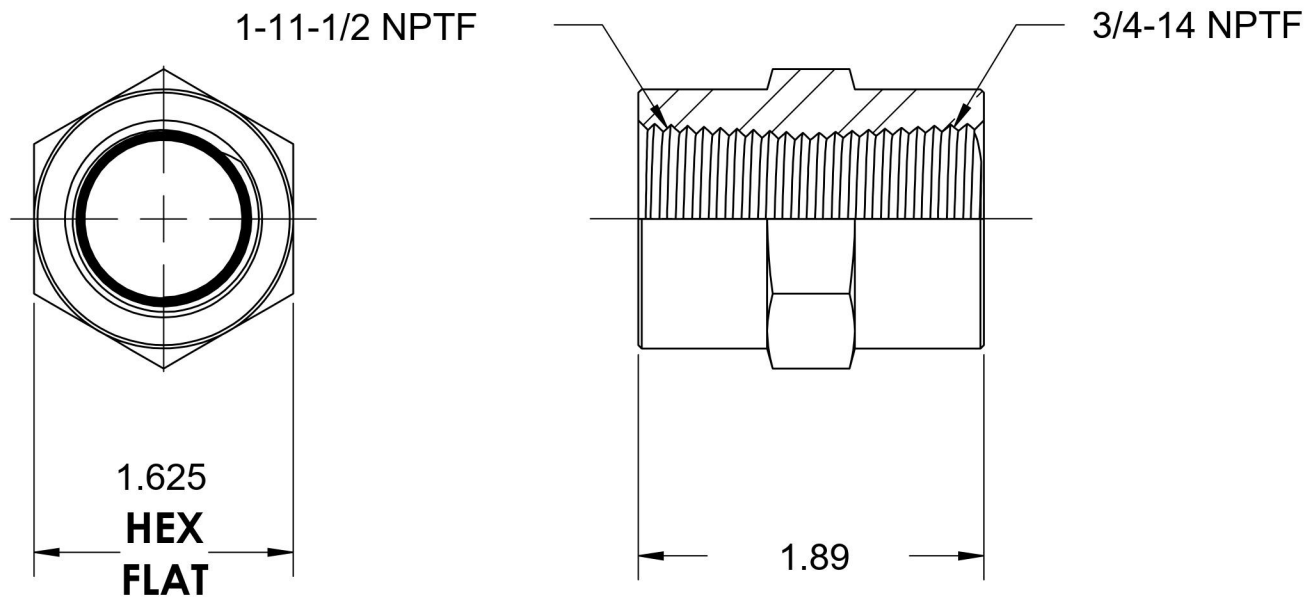

5000-16-12

Steel, SAE J514 Pipe Hex Coupling, 1" Female NPTF x 3/4" Female NPTF

6701 Cochran Road
Solon, Ohio 44139
Phone: (440) 248-1880
Toll Free: 1-888-331-1523

Temperature Rating

-65°F to 500°F

Pressure Rating

5000

Series Description

SAE J514 Pipe Hex Coupling