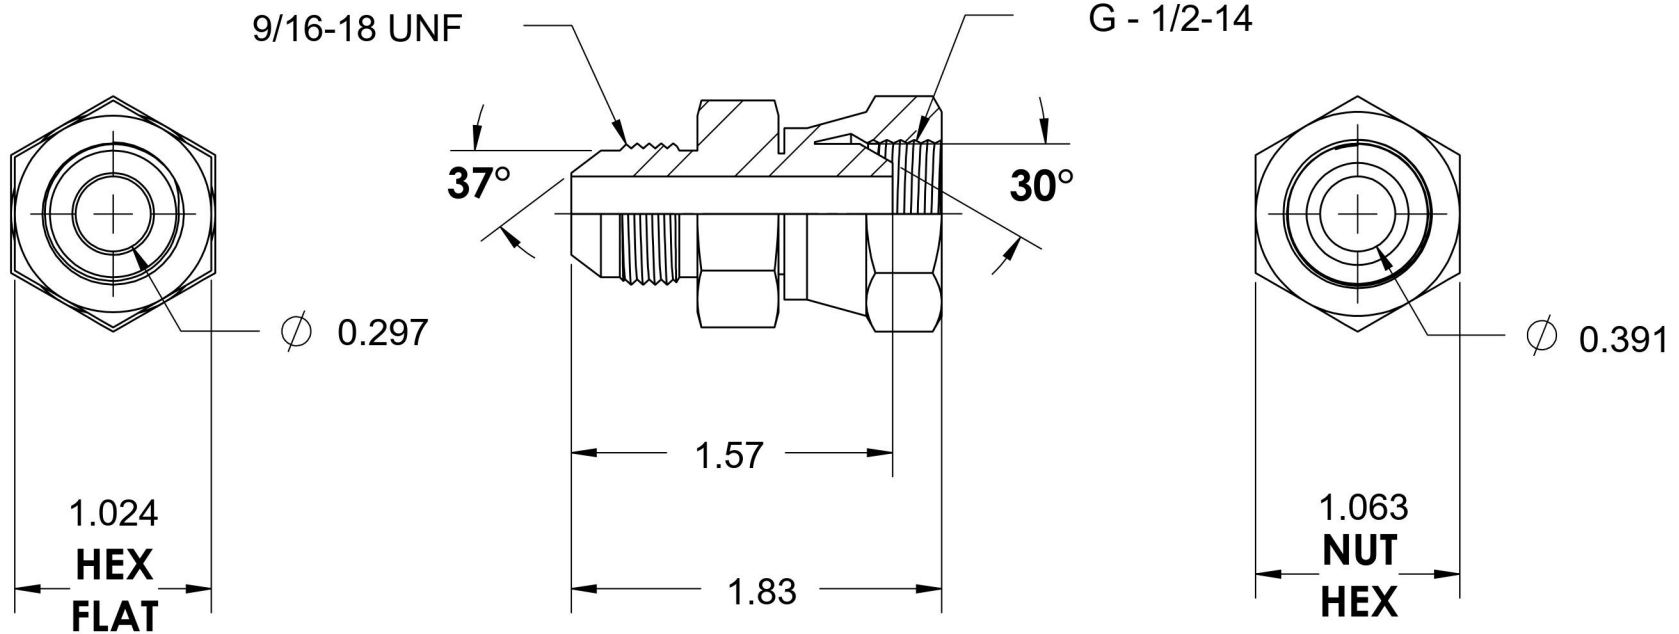

# 7004-06-08-SS

Stainless Steel, SAE J514 37° Flare BSPP Swivel Line Adapter, 3/8" Male JIC x 1/2-14 Female BSPP Swivel

6701 Cochran Road  
Solon, Ohio 44139  
Phone: (440) 248-1880  
Toll Free: 1-888-331-1523

<b>Temperature Rating</b>	<b>Material</b>	<b>Industry Standards</b>	<b>Series</b>
-425°F to 1200°F	316/316L Stainless Steel	SAE J514, ISO 8434-6	7004-SS
<b>Pressure Rating</b>	<b>Finish</b>		<b>Series Description</b>
4000 psi	Passivated		SAE J514 37° Flare BSPP Swivel Line Adapter