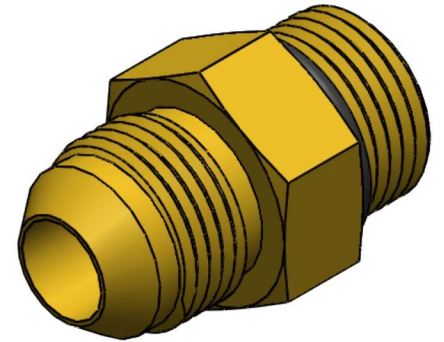

# 6400-12-12-O-B

Brass, SAE J514 37° Flare Port Connector, 3/4" Male JIC x 1-1/16-12 Male ORB

6701 Cochran Road  
Solon, Ohio 44139  
Phone: (440) 248-1880  
Toll Free: 1-888-331-1523

<b>Temperature Rating</b> -40°F to 250°F	<b>Material</b> C36000 Brass	<b>Industry Standards</b> SAE J514, SAE J1926-3	<b>Series</b> 6400-O-B
<b>Pressure Rating</b> 3300 psi	<b>Finish</b> Natural Finish		<b>Series Description</b> SAE J514 37° Flare Port Connector