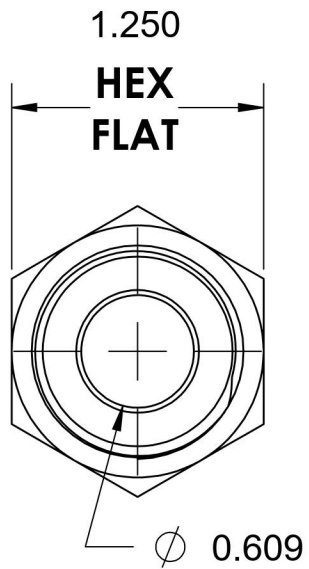

# 6400-12-12-O-B

Brass, SAE J514 37° Flare Port Connector, 3/4" Male JIC x 1-1/16-12 Male ORB

6701 Cochran Road  
Solon, Ohio 44139  
Phone: (440) 248-1880  
Toll Free: 1-888-331-1523

<b>Temperature Rating</b> -40°F to 250°F	<b>Material</b> C36000 Brass	<b>Industry Standards</b> SAE J514, SAE J1926-3	<b>Series</b> 6400-O-B
<b>Pressure Rating</b> 3300 psi	<b>Finish</b> Natural Finish		<b>Series Description</b> SAE J514 37° Flare Port Connector