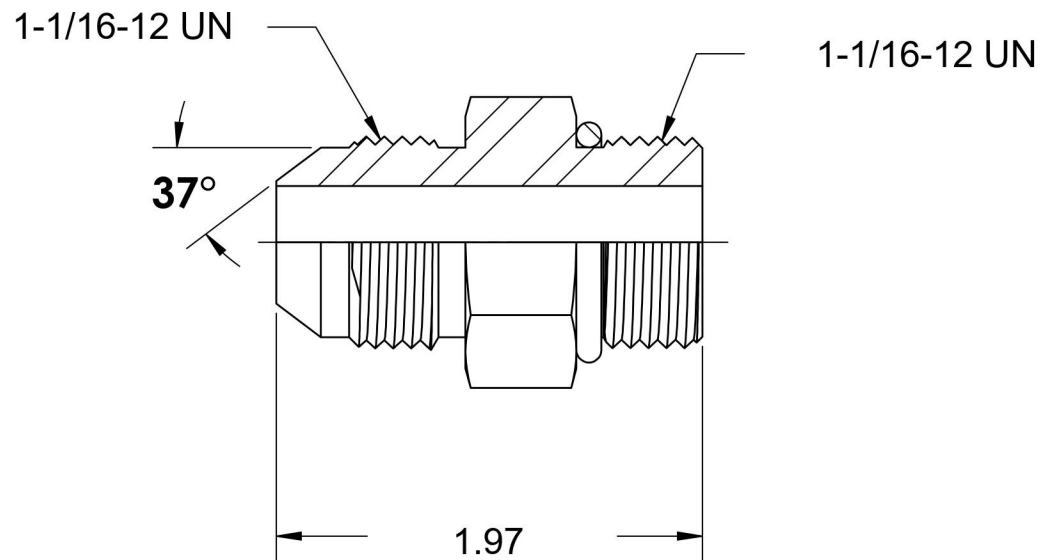

# 6400-12-12-O-B

Brass, SAE J514 37° Flare Port Connector, 3/4" Male JIC x 1-1/16-12 Male ORB

6701 Cochran Road  
Solon, Ohio 44139  
Phone: (440) 248-1880  
Toll Free: 1-888-331-1523

<b>Temperature Rating</b> -40°F to 250°F	<b>Material</b> C36000 Brass	<b>Industry Standards</b> SAE J514, SAE J1926-3	<b>Series</b> 6400-O-B
<b>Pressure Rating</b> 3300 psi	<b>Finish</b> Natural Finish		<b>Series Description</b> SAE J514 37° Flare Port Connector