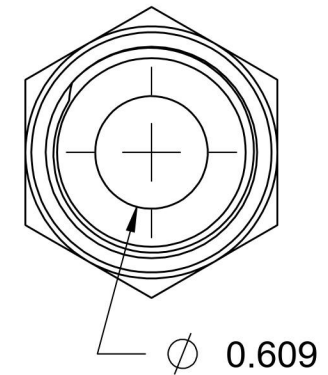

# 6400-12-12-O-B

Brass, SAE J514 37° Flare Port Connector, 3/4" Male JIC x 1-1/16-12 Male ORB

6701 Cochran Road  
Solon, Ohio 44139  
Phone: (440) 248-1880  
Toll Free: 1-888-331-1523

<b>Temperature Rating</b> -40°F to 250°F	<b>Material</b> C36000 Brass	<b>Industry Standards</b> SAE J514, SAE J1926-3	<b>Series</b> 6400-O-B
<b>Pressure Rating</b> 3300 psi	<b>Finish</b> Natural Finish		<b>Series Description</b> SAE J514 37° Flare Port Connector