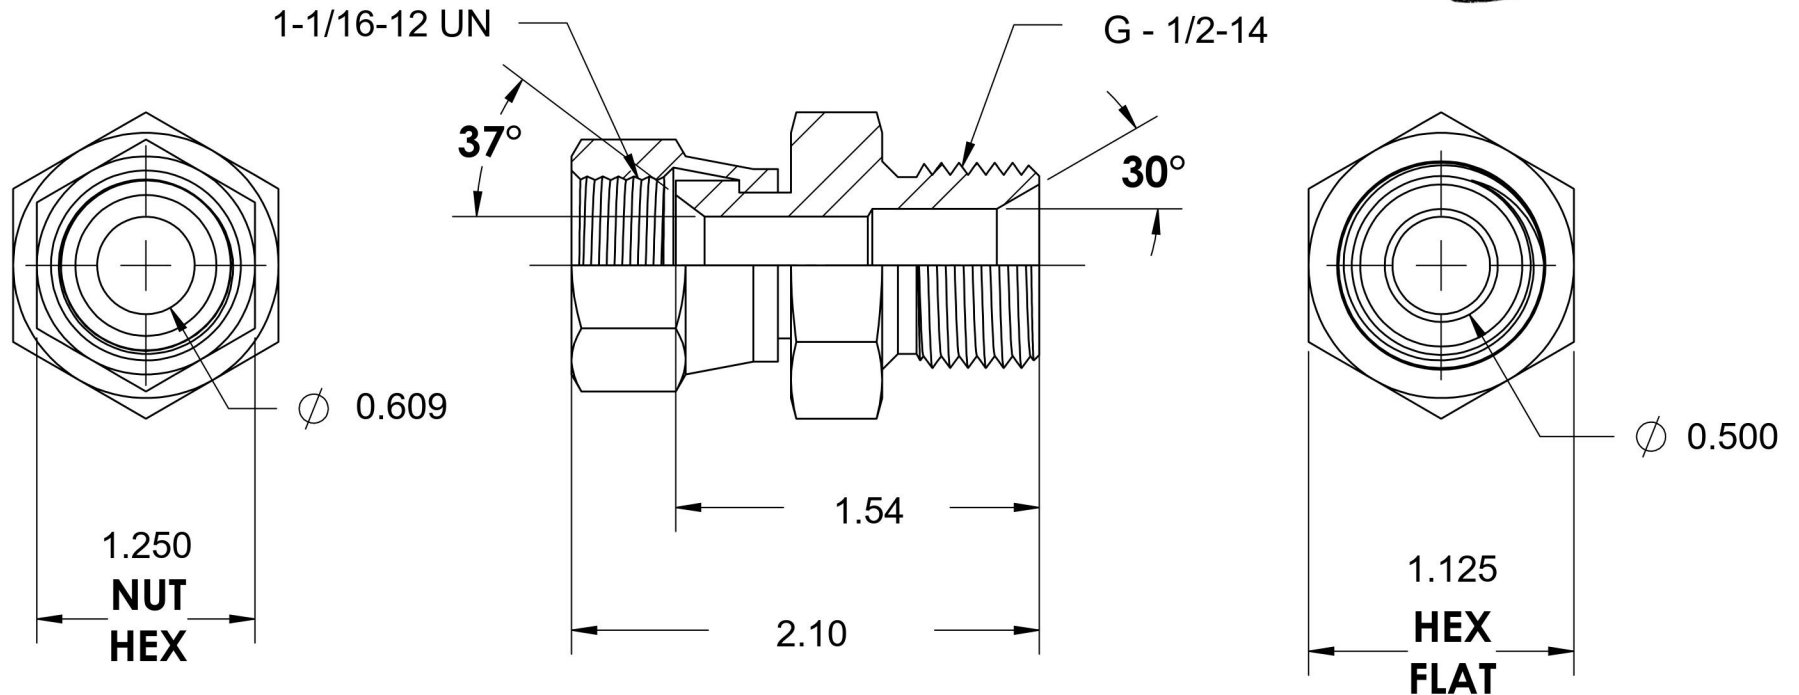

7022-12-08

Steel, SAE J514 37° Flare Swivel Male BSP Port/Line Connector, 3/4" Female JIC Swivel x 1/2-14 Male BSP 60° Line/Port

6701 Cochran Road
Solon, Ohio 44139
Phone: (440) 248-1880
Toll Free: 1-888-331-1523

Temperature Rating

-65°F to 500°F

Pressure Rating

2900 psi

Material

C1045 / 12L14 Steel

Finish

Trivalent Zinc

Industry Standards

SAE J514, ISO 1179

ISO 8434-6, ASTM B633

Series

7022

Series Description

SAE J514 37° Flare Swivel Male
BSP Port/Line Connector