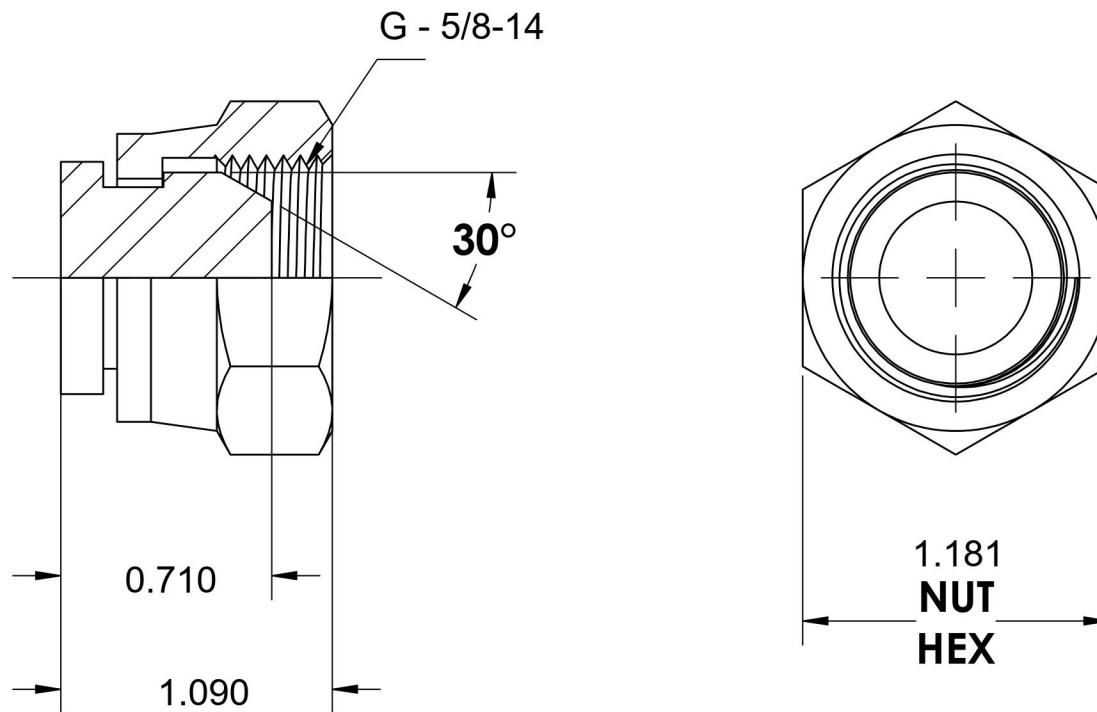

# 9644-C-10-SS

Stainless Steel, ISO 8434-6 60° Cone BSPP Swivel Cap, 5/8" Female BSPP Swivel

6701 Cochran Road  
Solon, Ohio 44139  
Phone: (440) 248-1880  
Toll Free: 1-888-331-1523

<b>Temperature Rating</b> -425°F to 1200°F	<b>Material</b> 316/316L Stainless Steel	<b>Industry Standards</b> ISO 8434-6	<b>Series</b> 9644-C-SS
<b>Pressure Rating</b> 2900 psi	<b>Finish</b> Passivated		<b>Series Description</b> ISO 8434-6 60° Cone BSPP Swivel Cap