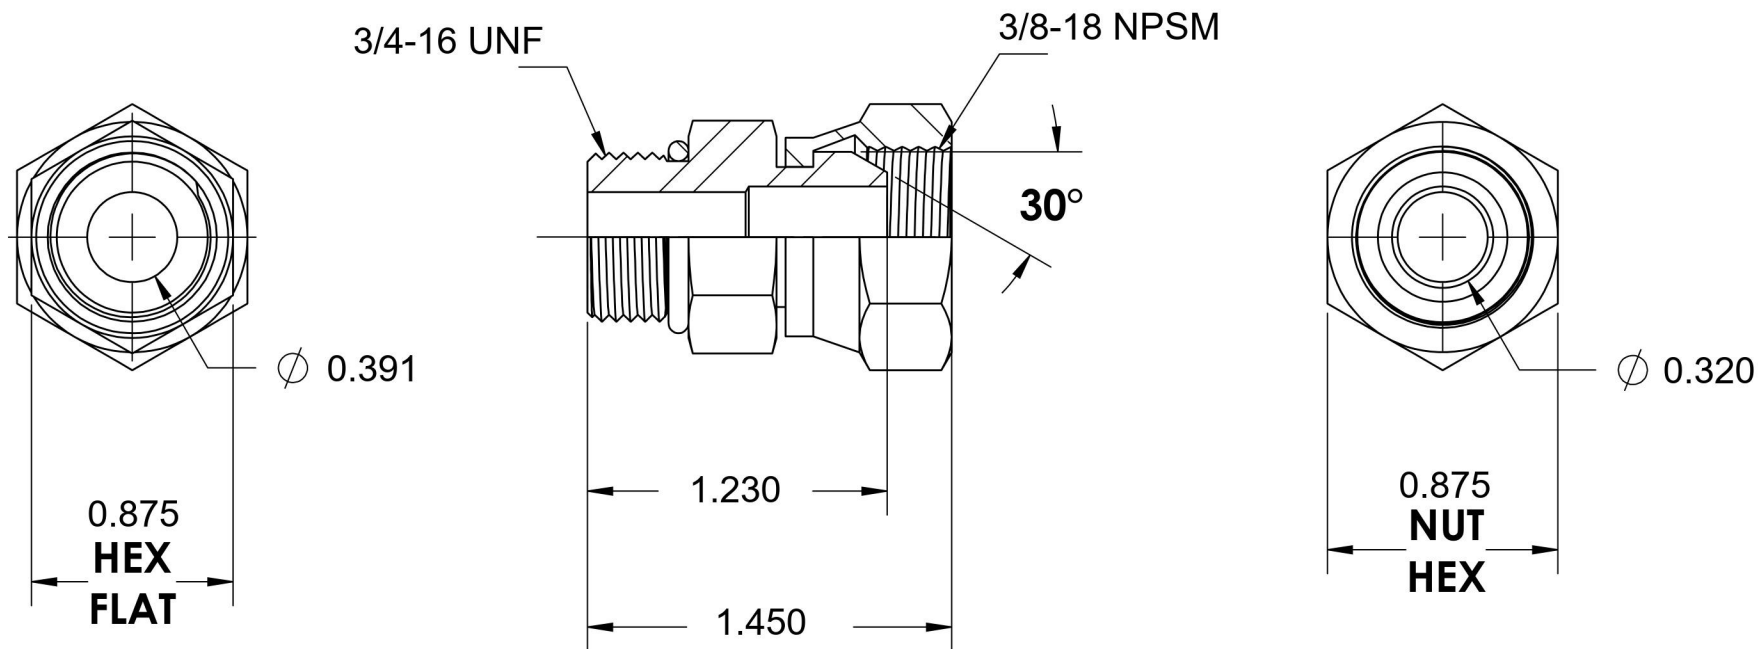

6900-08-06-O-SS

Stainless Steel, SAE J514 NPSM Swivel Port Connector, 3/4-16 Male ORB x 3/8" Female NPSM Swivel

6701 Cochran Road
Solon, Ohio 44139
Phone: (440) 248-1880
Toll Free: 1-888-331-1523

Temperature Rating -40°F to 250°F	Material 316/316L Stainless Steel	Industry Standards SAE J514, SAE J476 SAE J1926-3, SAE J515	Series 6900-O-SS
Pressure Rating 6000 psi	Finish Passivated		Series Description SAE J514 NPSM Swivel Port Connector