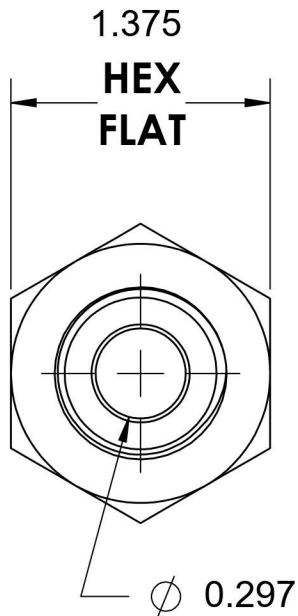

# 2405-06-12-SS

Stainless Steel, SAE J514 Flared Tube Female Connector, 3/8" Male JIC x 3/4" Female NPTF

6701 Cochran Road  
Solon, Ohio 44139  
Phone: (440) 248-1880  
Toll Free: 1-888-331-1523

|   |   |  |   |
|---|---|--|---|
| <b>Temperature Rating</b><br>-425°F to 1200°F | <b>Material</b><br>316/316L Stainless Steel | <b>Industry Standards</b><br>SAE J514 , SAE J476 | <b>Series</b><br>2405-SS  |
| <b>Pressure Rating</b><br>4000 psi            | <b>Finish</b><br>Passivated                 |  | <b>Series Description</b><br>SAE J514 Flared Tube<br>Female Connector |