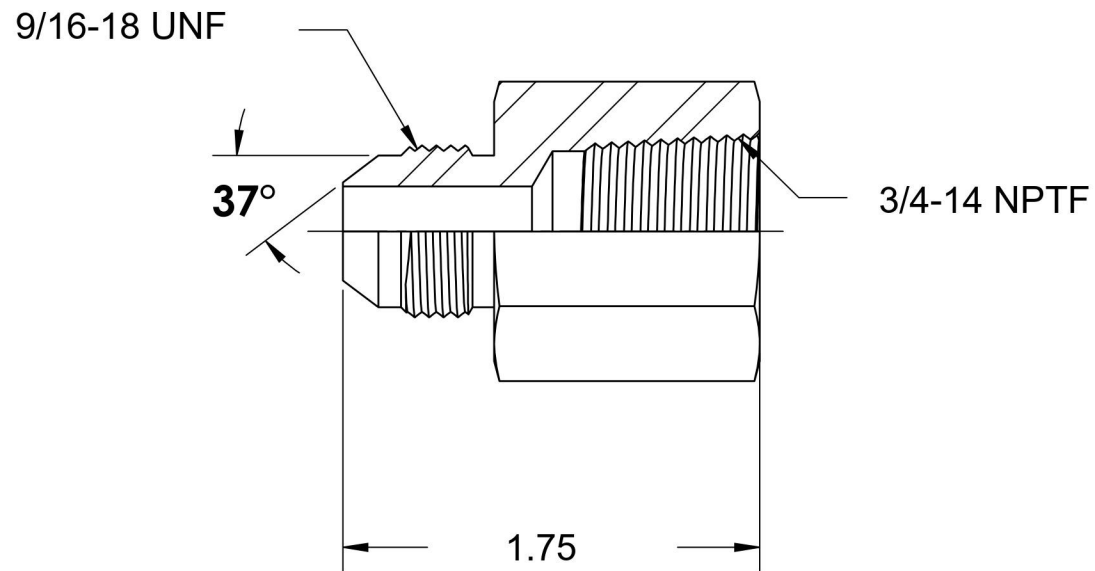

# 2405-06-12-SS

Stainless Steel, SAE J514 Flared Tube Female Connector, 3/8" Male JIC x 3/4" Female NPTF

6701 Cochran Road  
Solon, Ohio 44139  
Phone: (440) 248-1880  
Toll Free: 1-888-331-1523

|   |   |  |   |
|---|---|--|---|
| <b>Temperature Rating</b><br>-425°F to 1200°F | <b>Material</b><br>316/316L Stainless Steel | <b>Industry Standards</b><br>SAE J514 , SAE J476 | <b>Series</b><br>2405-SS  |
| <b>Pressure Rating</b><br>4000 psi            | <b>Finish</b><br>Passivated                 |  | <b>Series Description</b><br>SAE J514 Flared Tube<br>Female Connector |