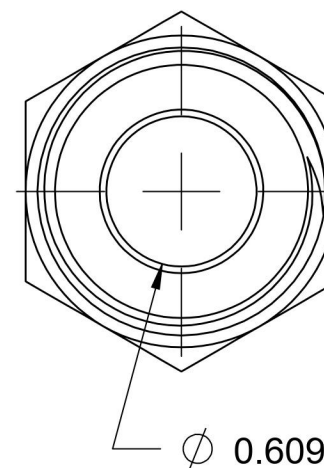

# 0403-16-12

Steel, SAE J514 Tube Bore Male Flared Connector, 1" Bore x 3/4" Male JIC

6701 Cochran Road  
Solon, Ohio 44139  
Phone: (440) 248-1880  
Toll Free: 1-888-331-1523

**Temperature Rating**

-65°F to 500°F

**Pressure Rating**

4000 psi

**Material**

1018/1020 Steel

**Finish**

Oil Dipped

**Industry Standards**

SAE J514

**Series**

0403

**Series Description**

SAE J514 Tube Bore  
Male Flared Connector