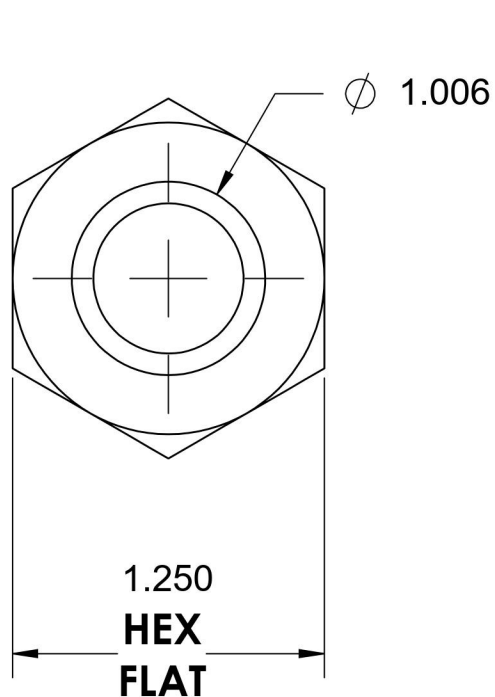

# 0403-16-12

Steel, SAE J514 Tube Bore Male Flared Connector, 1" Bore x 3/4" Male JIC

6701 Cochran Road  
Solon, Ohio 44139  
Phone: (440) 248-1880  
Toll Free: 1-888-331-1523

**Temperature Rating**

-65°F to 500°F

**Pressure Rating**

4000 psi

**Material**

1018/1020 Steel

**Finish**

Oil Dipped

**Industry Standards**

SAE J514

**Series**

0403

**Series Description**

SAE J514 Tube Bore  
Male Flared Connector