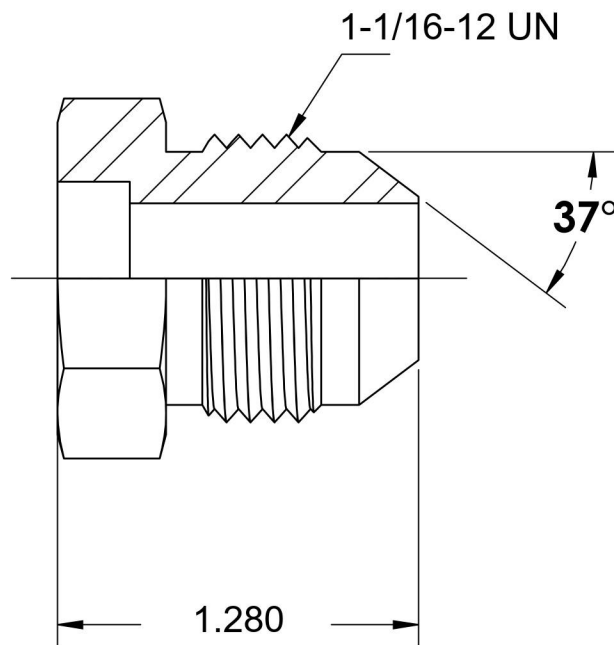

# 0403-16-12

Steel, SAE J514 Tube Bore Male Flared Connector, 1" Bore x 3/4" Male JIC

6701 Cochran Road  
Solon, Ohio 44139  
Phone: (440) 248-1880  
Toll Free: 1-888-331-1523

**Temperature Rating**

-65°F to 500°F

**Pressure Rating**

4000 psi

**Material**

1018/1020 Steel

**Finish**

Oil Dipped

**Industry Standards**

SAE J514

**Series**

0403

**Series Description**

SAE J514 Tube Bore  
Male Flared Connector