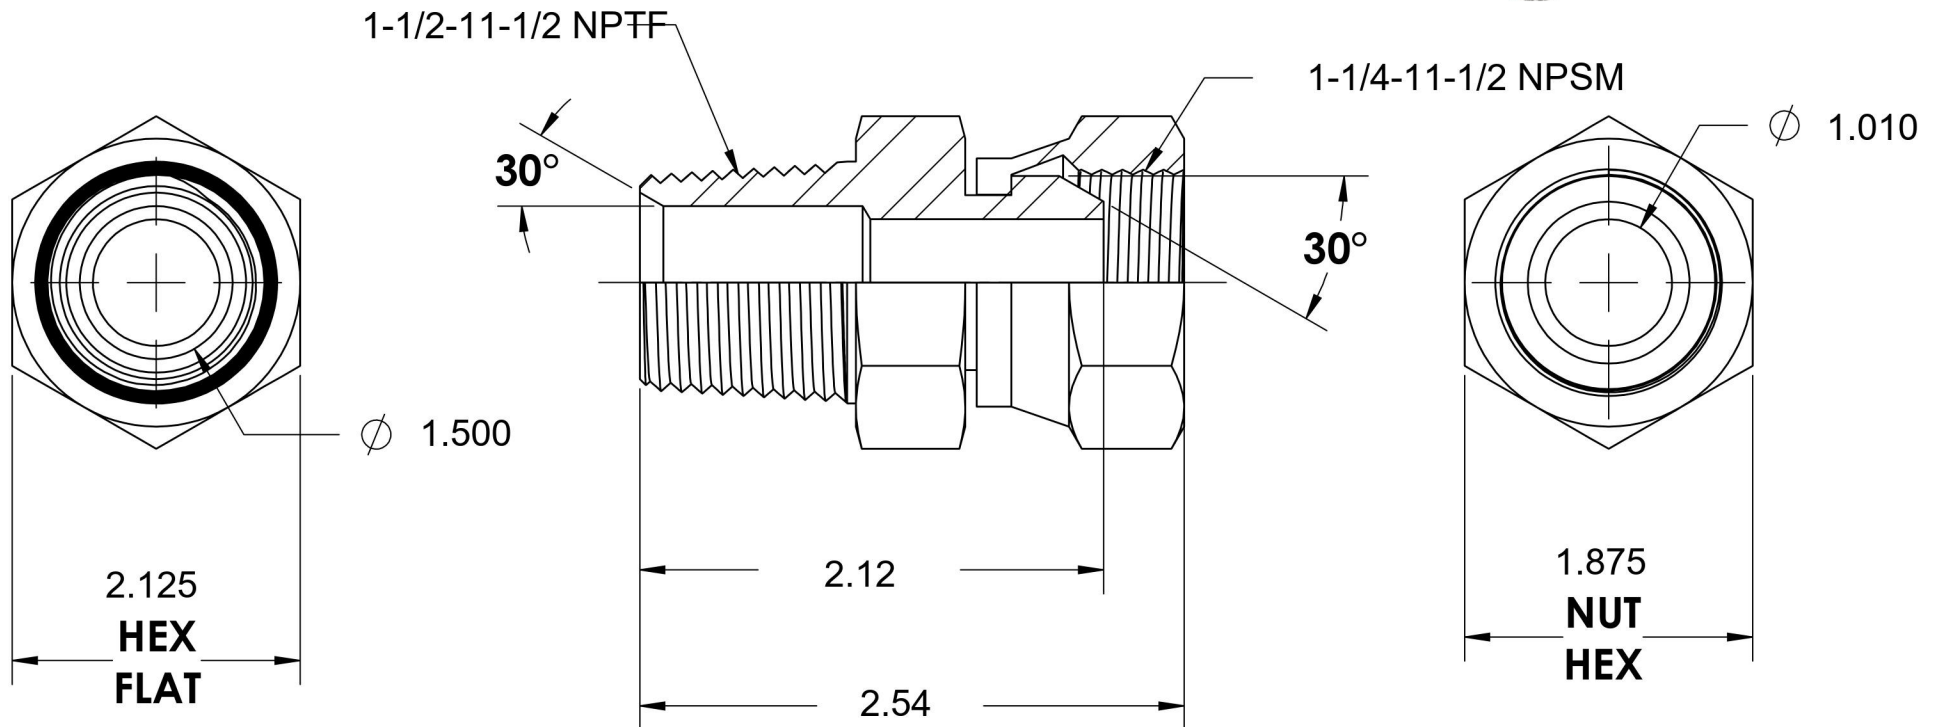

1404-24-20-SS

Stainless Steel, SAE J514 NPSM Swivel Male Connector, 1-1/2" Male NPTF 30° x 1-1/4" Female NPSM Swivel

6701 Cochran Road
Solon, Ohio 44139
Phone: (440) 248-1880
Toll Free: 1-888-331-1523

Temperature Rating	Material	Industry Standards	Series
-425°F to 1200°F	316/316L Stainless Steel	SAE J514, SAE J476	1404-SS
Pressure Rating	Finish		Series Description
2500 psi	Passivated		SAE J514 NPSM Swivel Male Connector