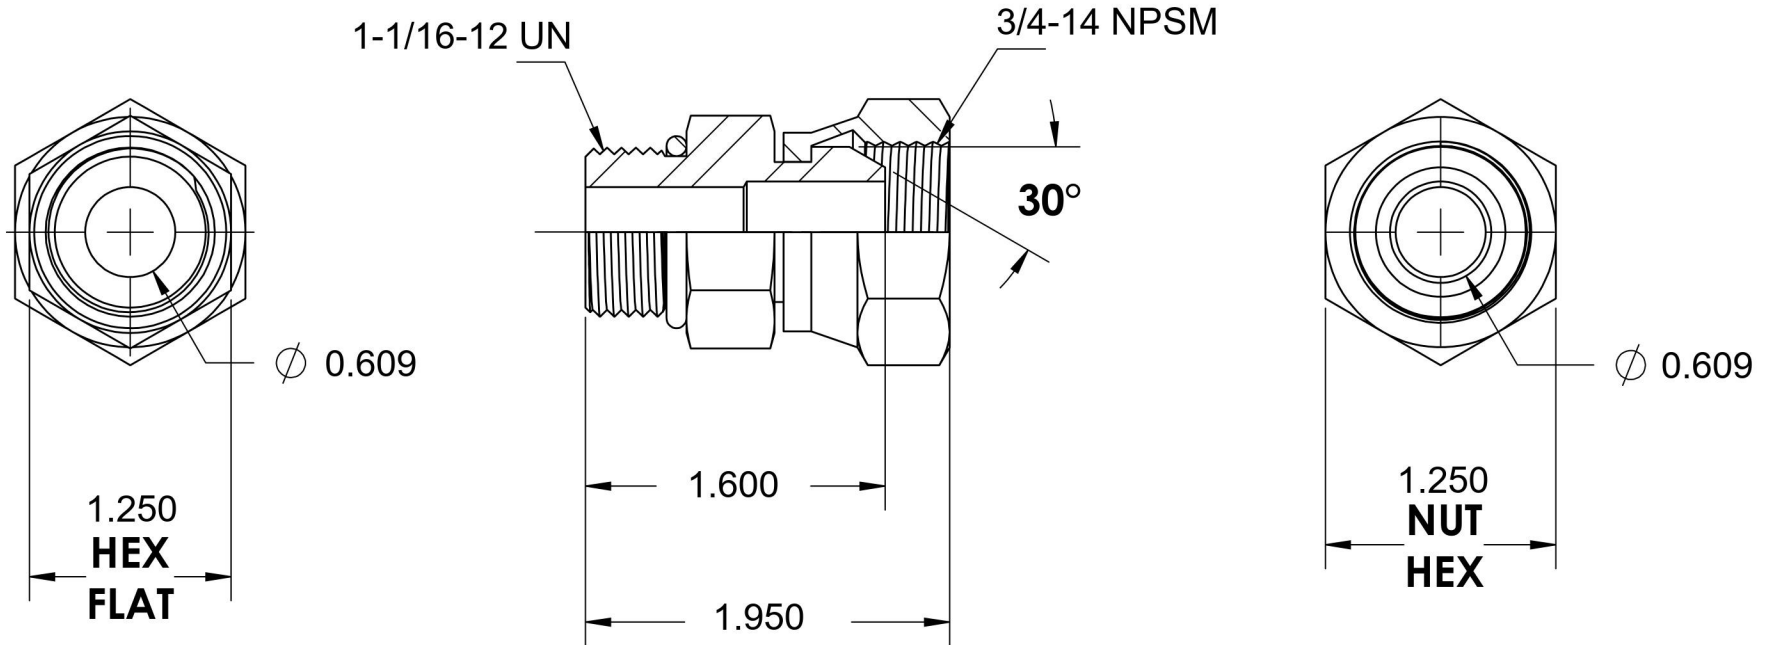

6900-12-12-O-SS

Stainless Steel, SAE J514 NPSM Swivel Port Connector, 1-1/16-12 Male ORB x 3/4" Female NPSM Swivel

6701 Cochran Road
Solon, Ohio 44139
Phone: (440) 248-1880
Toll Free: 1-888-331-1523

Temperature Rating

-40°F to 250°F

Pressure Rating

4000 psi

Material

316/316L Stainless Steel

Finish

Passivated

Industry Standards