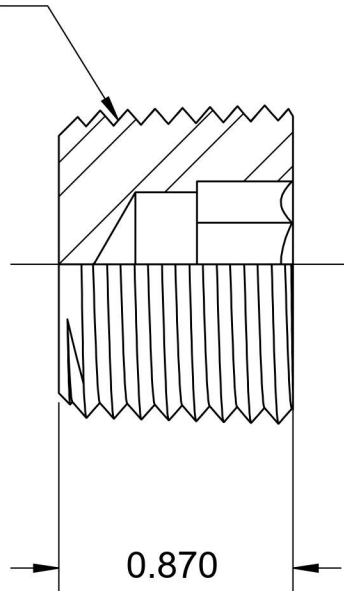

5406-HP-32-SS

Stainless Steel, SAE J531 Pipe Hollow Hex Plug, 2" Male NPTF

2-11-1/2 NPTF

0.870

0.750
HEX

6701 Cochran Road
Solon, Ohio 44139
Phone: (440) 248-1880
Toll Free: 1-888-331-1523

Temperature Rating

-425°F to 1200°F

Pressure Rating

2500 psi

Material

316/316L Stainless Steel

Finish

Passivated

Industry Standards