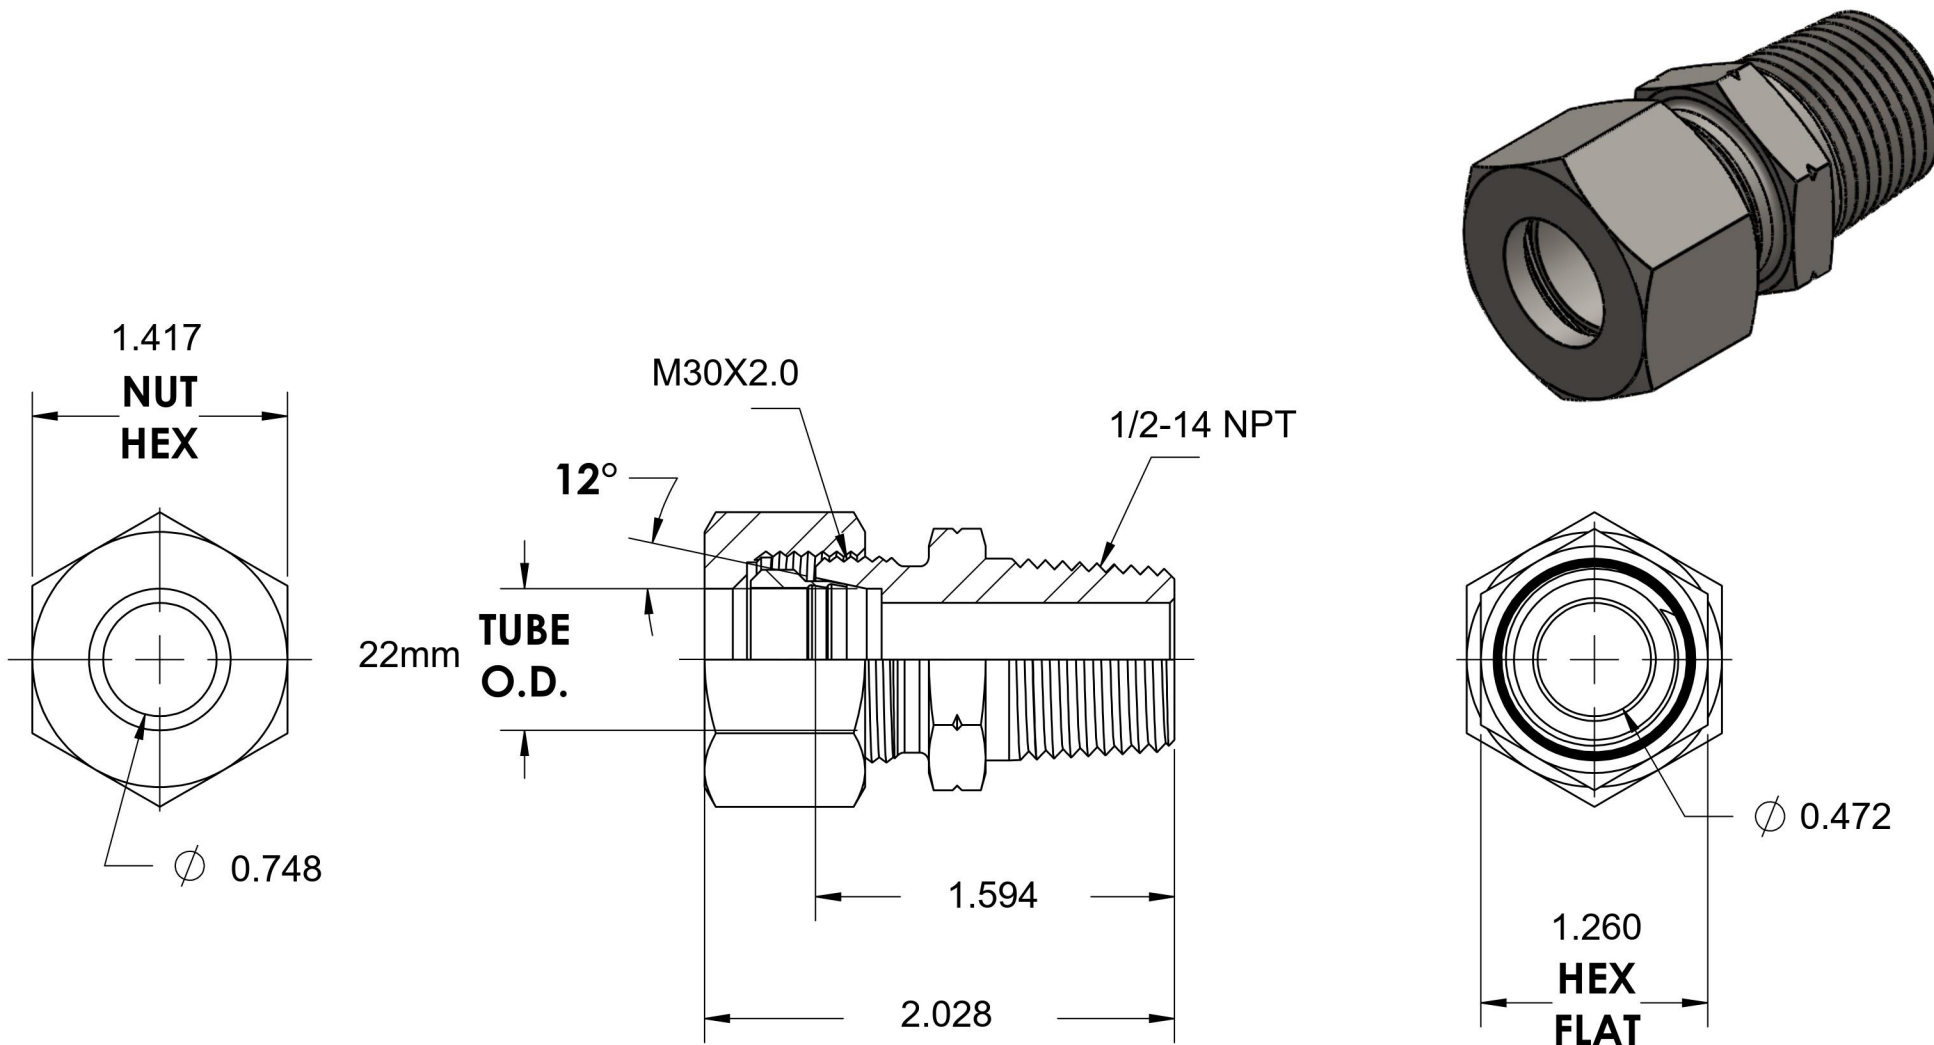

# D2404-L22-08

Steel, DIN 2353 Male Connector, Light 22mm Tube OD x 1/2" NPT

6701 Cochran Road  
Solon, Ohio 44139  
Phone: (440) 248-1880  
Toll Free: 1-888-331-1523