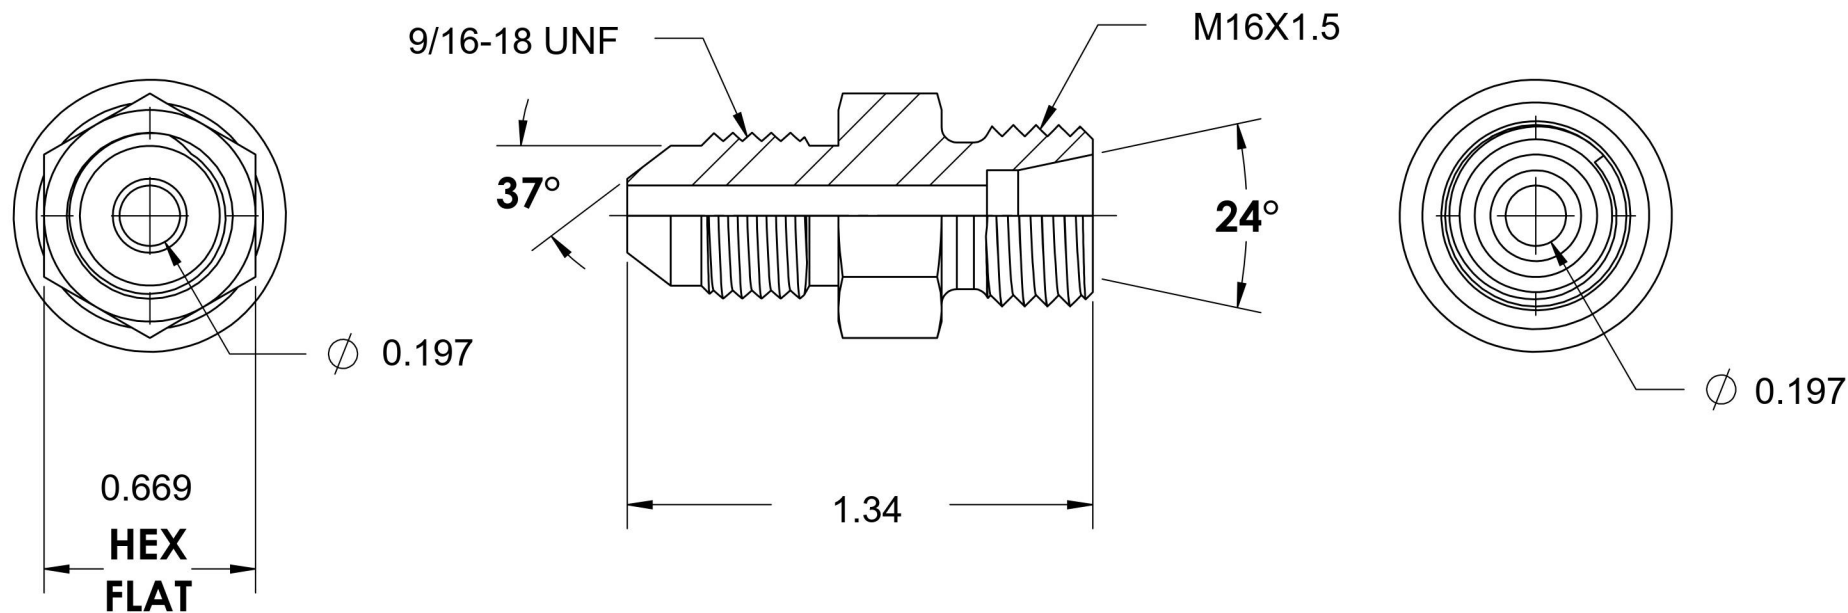

# 7005-06-S08-16

Steel, SAE J514 37° Flare/ISO 8434-1 Heavy Series Male Adapter, 3/8" Male JIC x M16X1.5 Male DIN

6701 Cochran Road  
Solon, Ohio 44139  
Phone: (440) 248-1880  
Toll Free: 1-888-331-1523

<b>Temperature Rating</b>	<b>Material</b>	<b>Industry Standards</b>	<b>Series</b>
-65°F to 500°F	C1045 / 12L14 Steel	SAE J514, ISO 8434-1	7005-DIN HEAVY
<b>Pressure Rating</b>	<b>Finish</b>	DIN 2353, ASTM B633	<b>Series Description</b>
6000 psi	Trivalent Zinc		SAE J514 37° Flare/ISO 8434-1 Heavy Series Male Adapter