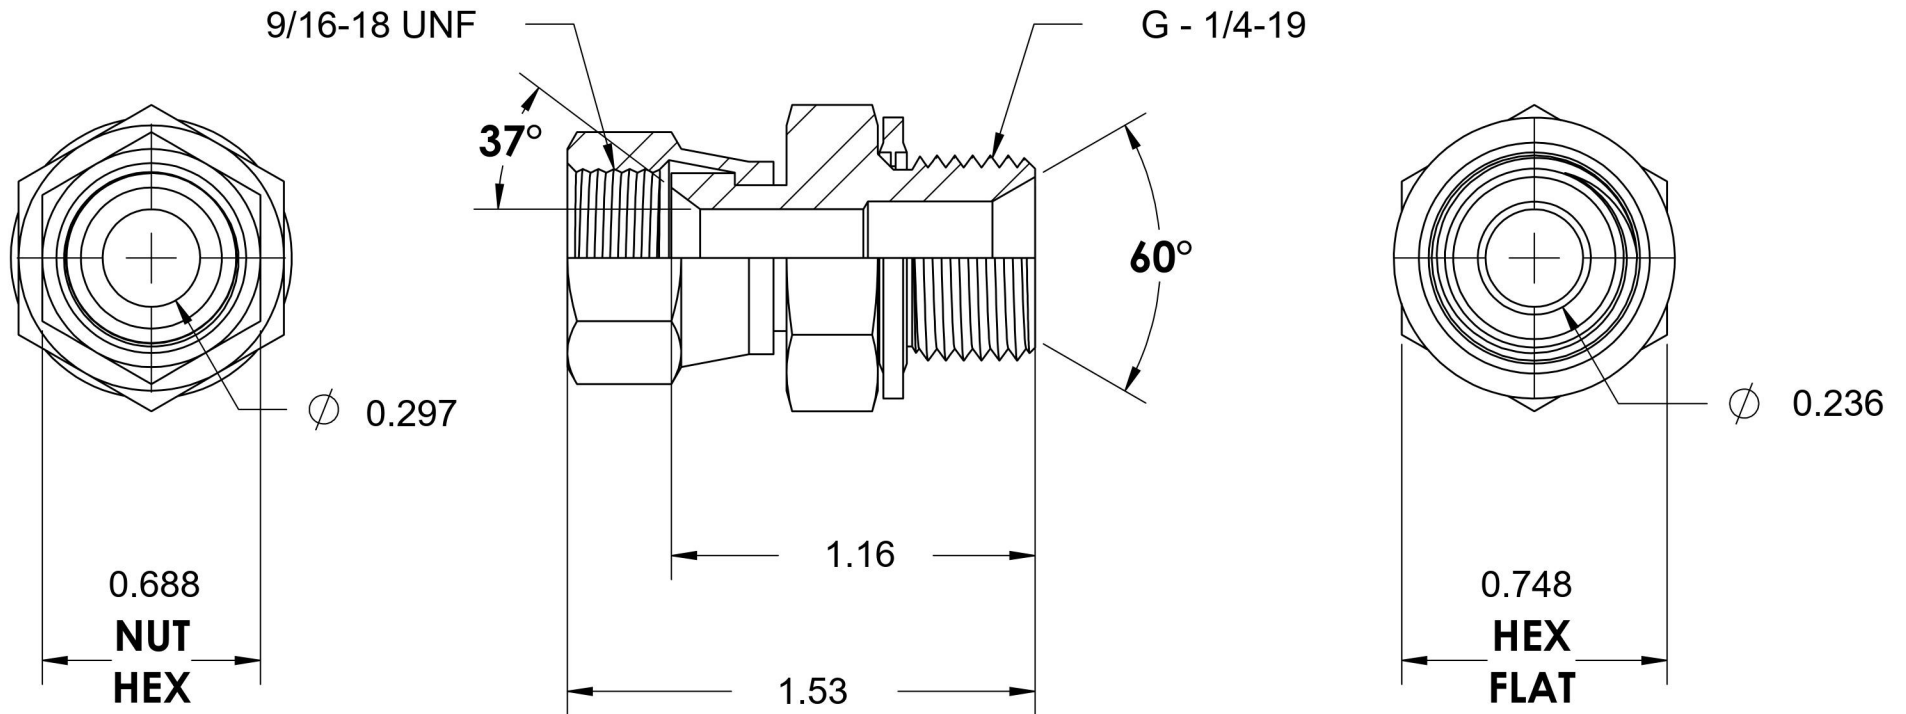

7022-06-04-SS-BS

Stainless Steel, SAE J514 37° Flare Swivel BSPP Type (D) Bonded Seal Port/Line Connector, 3/8" Female JIC Swivel x 1/4-19 Male BSPP 60° Line/Port

6701 Cochran Road
Solon, Ohio 44139
Phone: (440) 248-1880
Toll Free: 1-888-331-1523

Temperature Rating -40°F to 250°F	Material 316/316L Stainless Steel	Industry Standards SAE J514, ISO 1179 ISO 8434-6	Series 7022-BS-SS
Pressure Rating 5100 psi	Finish Passivated		Series Description SAE J514 37° Flare Swivel BSPP Type (D) Bonded Seal Port/Line Connector