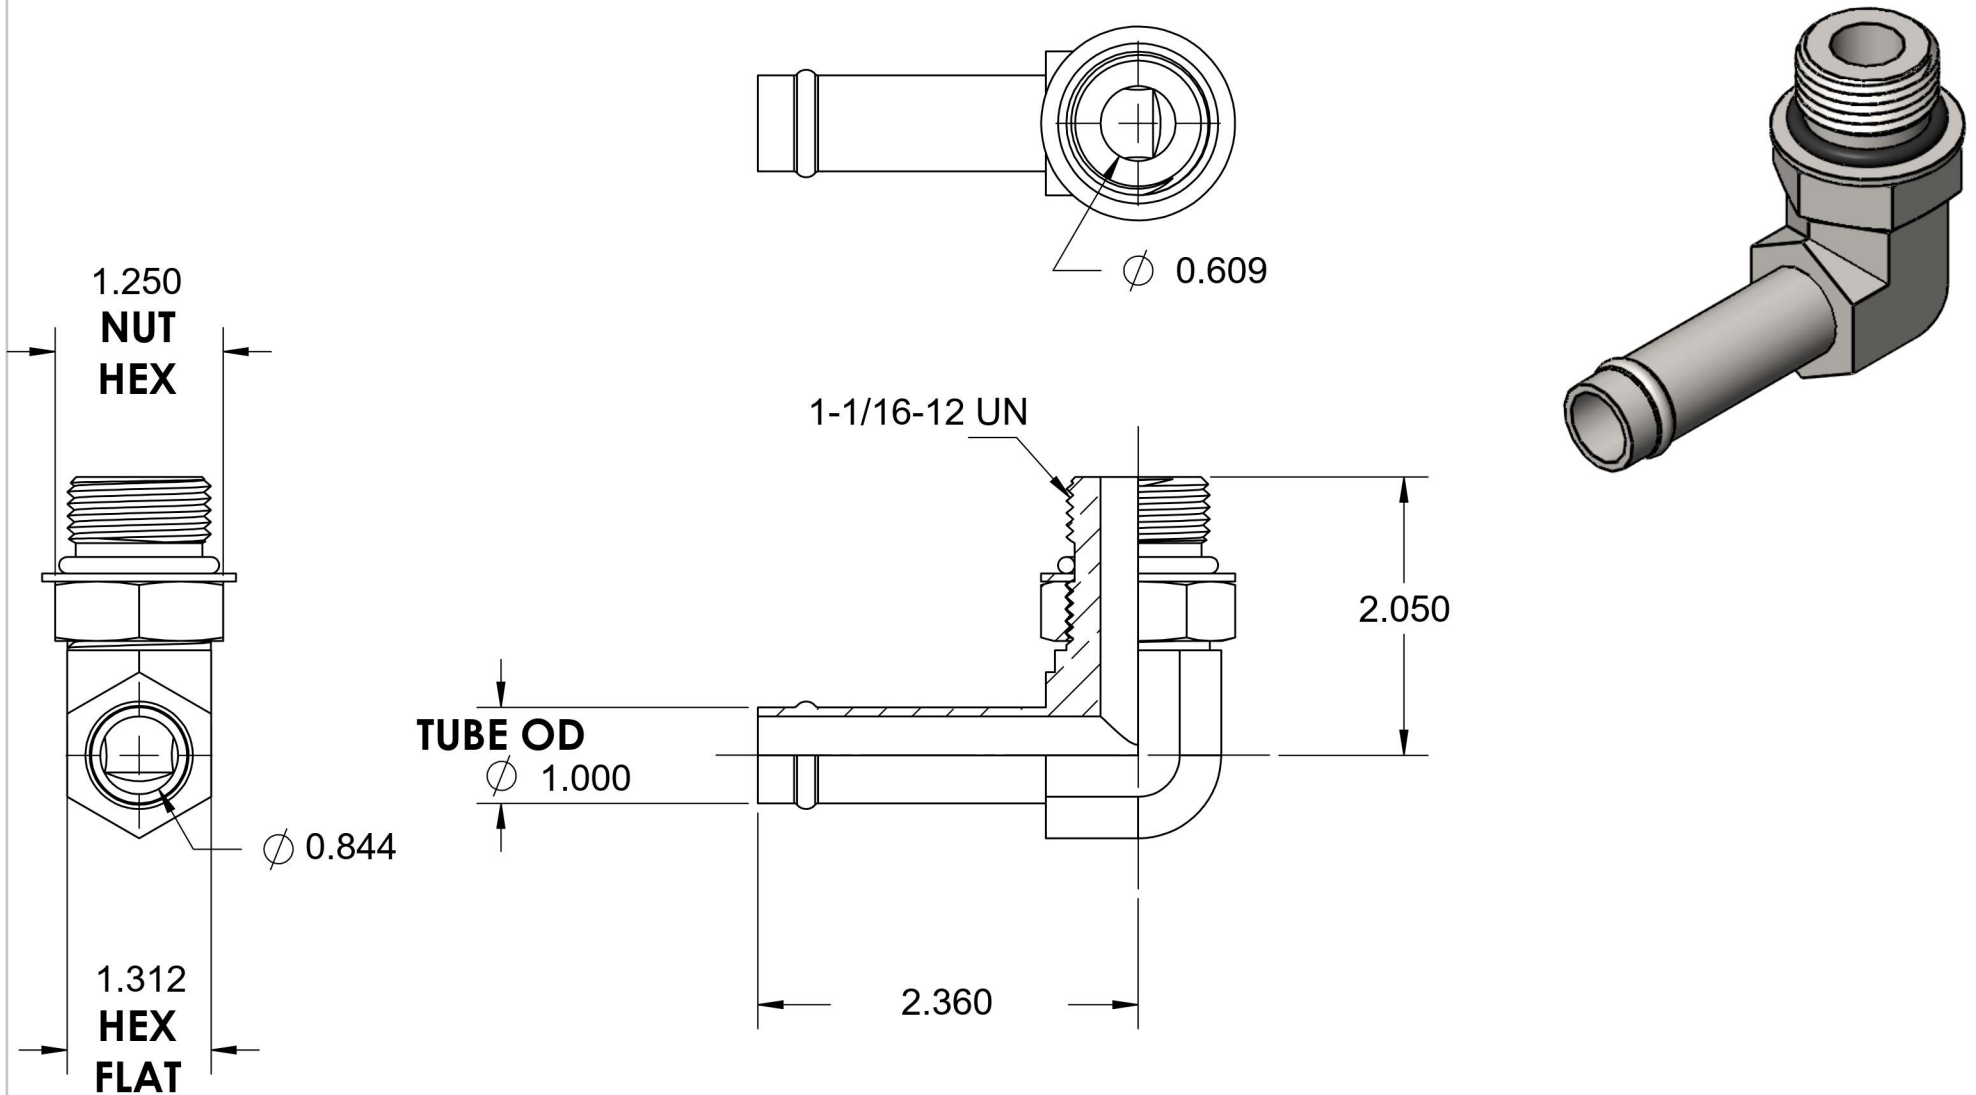

4601-16-12-NWO-FG

Steel, SAE J1231 Hose Bead 90° Adjustable Port Elbow, 1" Beaded Hose Barb x 1-1/16-12 Male Adjustable ORB

6701 Cochran Road
Solon, Ohio 44139
Phone: (440) 248-1880
Toll Free: 1-888-331-1523

Temperature Rating

-40°F to 250°F

Pressure Rating

150 psi

Material

C1045 Steel

Finish

Trivalent Zinc

Industry Standards

SAE J1231-2, SAE J1926-3
SAE J515, ASTM B633

Series

4601-NWO-FG

Series Description

SAE J1231 Hose Bead
90° Adjustable Port Elbow