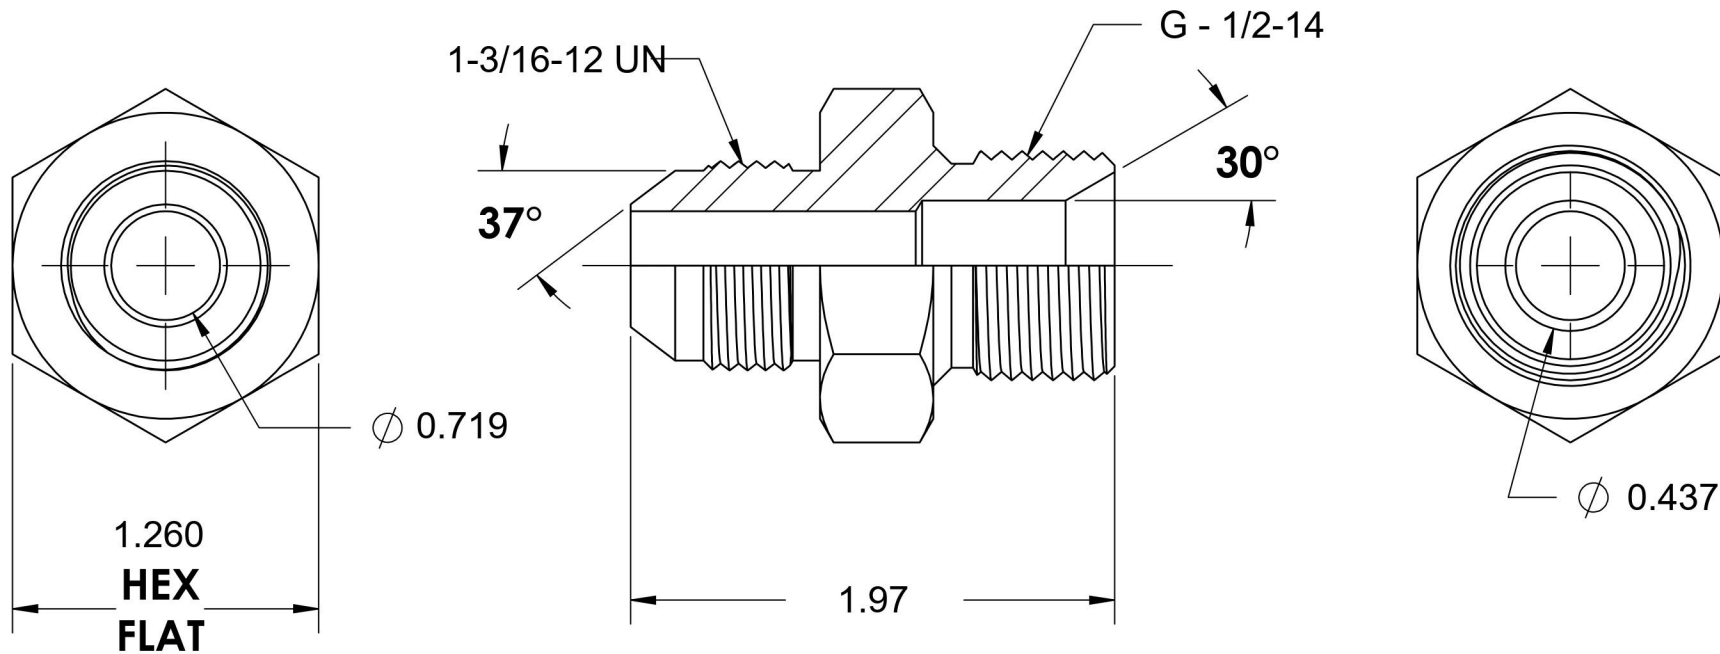

7002-14-08

Steel, SAE J514 37° Flare Male BSPP Port/Line Connector, 7/8" Male JIC x 1/2-14 Male BSPP 60° Line/Port

6701 Cochran Road
Solon, Ohio 44139
Phone: (440) 248-1880
Toll Free: 1-888-331-1523

Temperature Rating	Material	Industry Standards	Series
-65°F to 500°F	C1045/12L14 Steel	SAE J514, ISO 1179	7002
Pressure Rating	Finish	ISO 8434-6, ASTM B633	Series Description
2900 psi	Trivalent Zinc		SAE J514 37° Flare Male BSPP Port/Line Connector