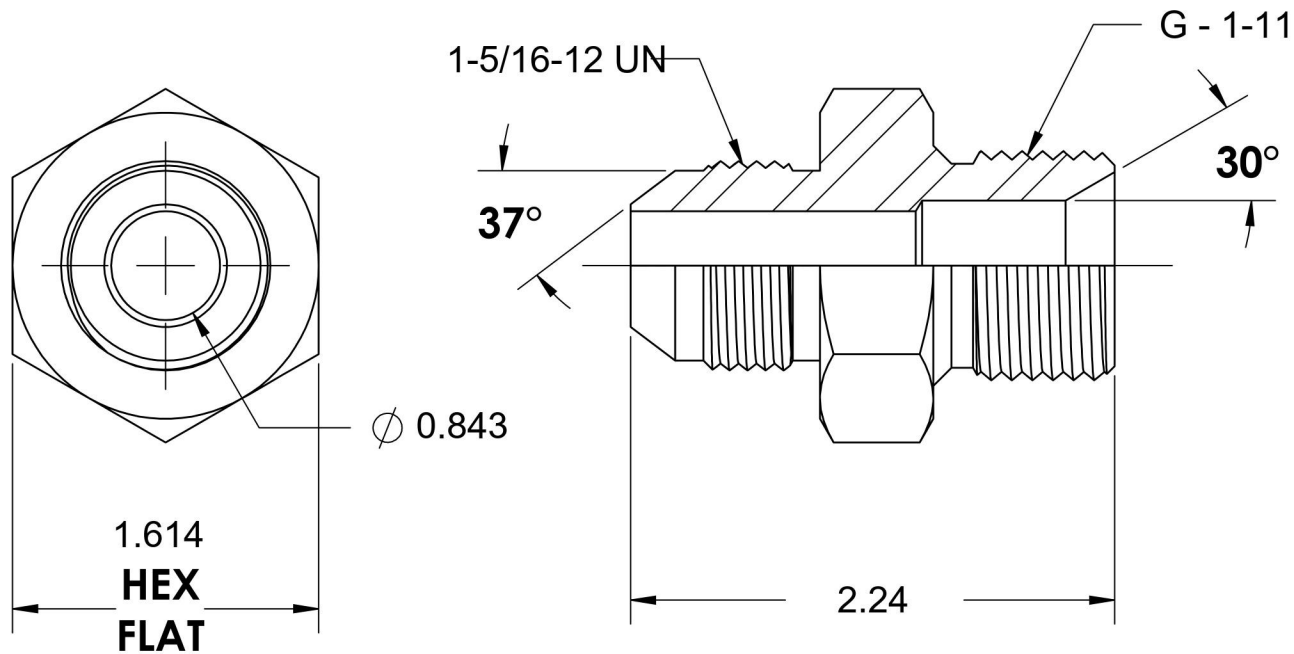

7002-16-16

Steel, SAE J514 37° Flare Male BSPP Port/Line Connector, 1" Male JIC x 1-11 Male BSPP 60° Line/Port

6701 Cochran Road
Solon, Ohio 44139
Phone: (440) 248-1880
Toll Free: 1-888-331-1523

Temperature Rating	Material	Industry Standards	Series
-65°F to 500°F	C1045/12L14 Steel	SAE J514, ISO 1179	7002
Pressure Rating	Finish	ISO 8434-6, ASTM B633	Series Description
1700 psi	Trivalent Zinc		SAE J514 37° Flare Male BSPP Port/Line Connector