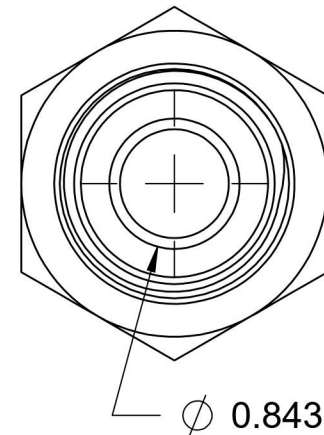

7002-16-16

Steel, SAE J514 37° Flare Male BSPP Port/Line Connector, 1" Male JIC x 1-11 Male BSPP 60° Line/Port

6701 Cochran Road
Solon, Ohio 44139
Phone: (440) 248-1880
Toll Free: 1-888-331-1523

Temperature Rating	Material	Industry Standards	Series
-65°F to 500°F	C1045/12L14 Steel	SAE J514, ISO 1179	7002
Pressure Rating	Finish	ISO 8434-6, ASTM B633	Series Description
1700 psi	Trivalent Zinc		SAE J514 37° Flare Male BSPP Port/Line Connector