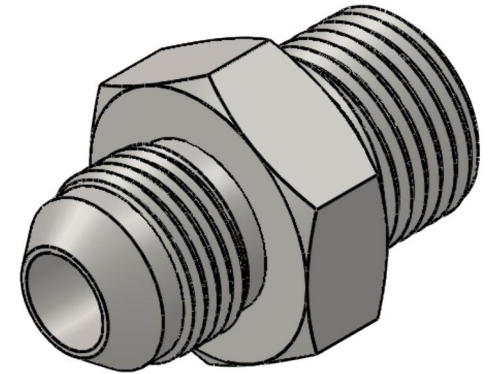

7002-16-16

Steel, SAE J514 37° Flare Male BSPP Port/Line Connector, 1" Male JIC x 1-11 Male BSPP 60° Line/Port

6701 Cochran Road
Solon, Ohio 44139
Phone: (440) 248-1880
Toll Free: 1-888-331-1523

Temperature Rating	Material	Industry Standards	Series
-65°F to 500°F	C1045/12L14 Steel	SAE J514, ISO 1179	7002
Pressure Rating	Finish	ISO 8434-6, ASTM B633	Series Description
1700 psi	Trivalent Zinc		SAE J514 37° Flare Male BSPP Port/Line Connector