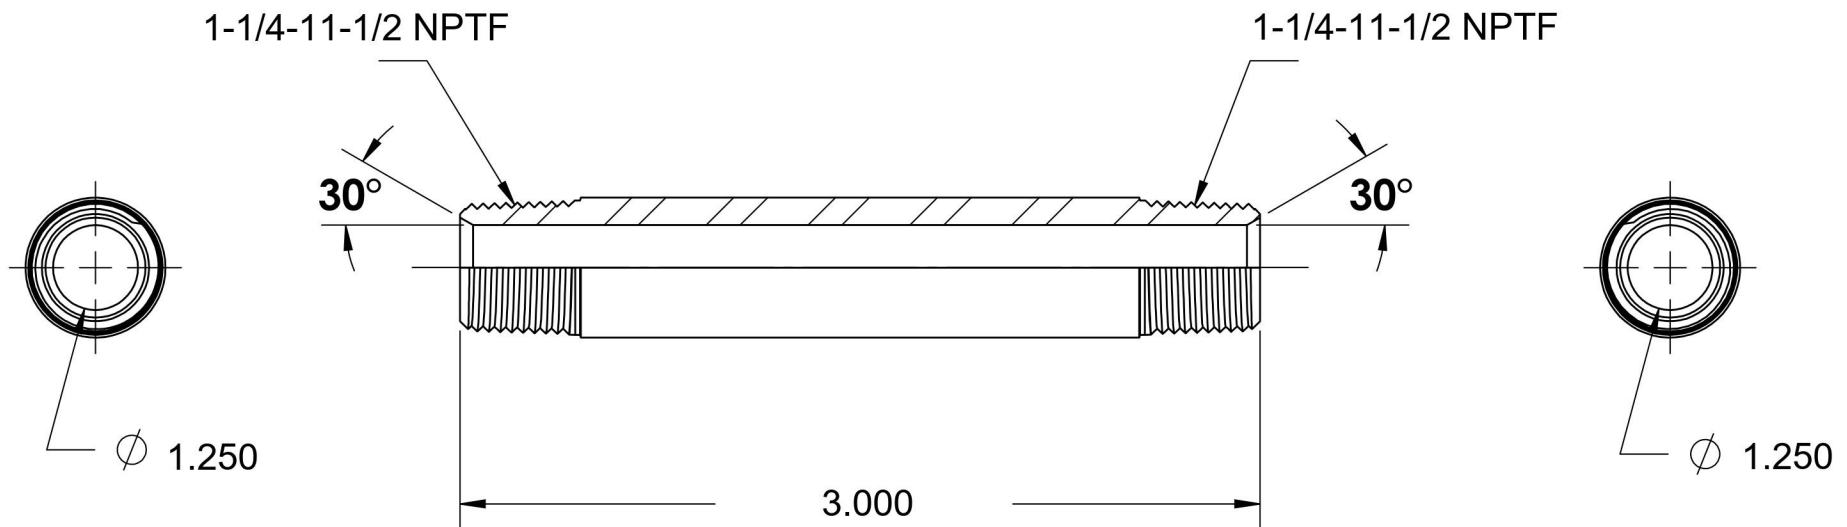

5404-N-20X3.000

Steel, SAE J514 Pipe Long Nipple, 1-1/4" Male NPTF 30° x 1-1/4" Male NPTF 30°

6701 Cochran Road
Solon, Ohio 44139
Phone: (440) 248-1880
Toll Free: 1-888-331-1523

Temperature Rating	Material	Industry Standards	Series
-65°F to 500°F	C1045/12L14 Steel	SAE J514, SAE J476 ASTM B633	5404-N
Pressure Rating	Finish		Series Description
3000 psi	Trivalent Zinc		SAE J514 Pipe Long Nipple