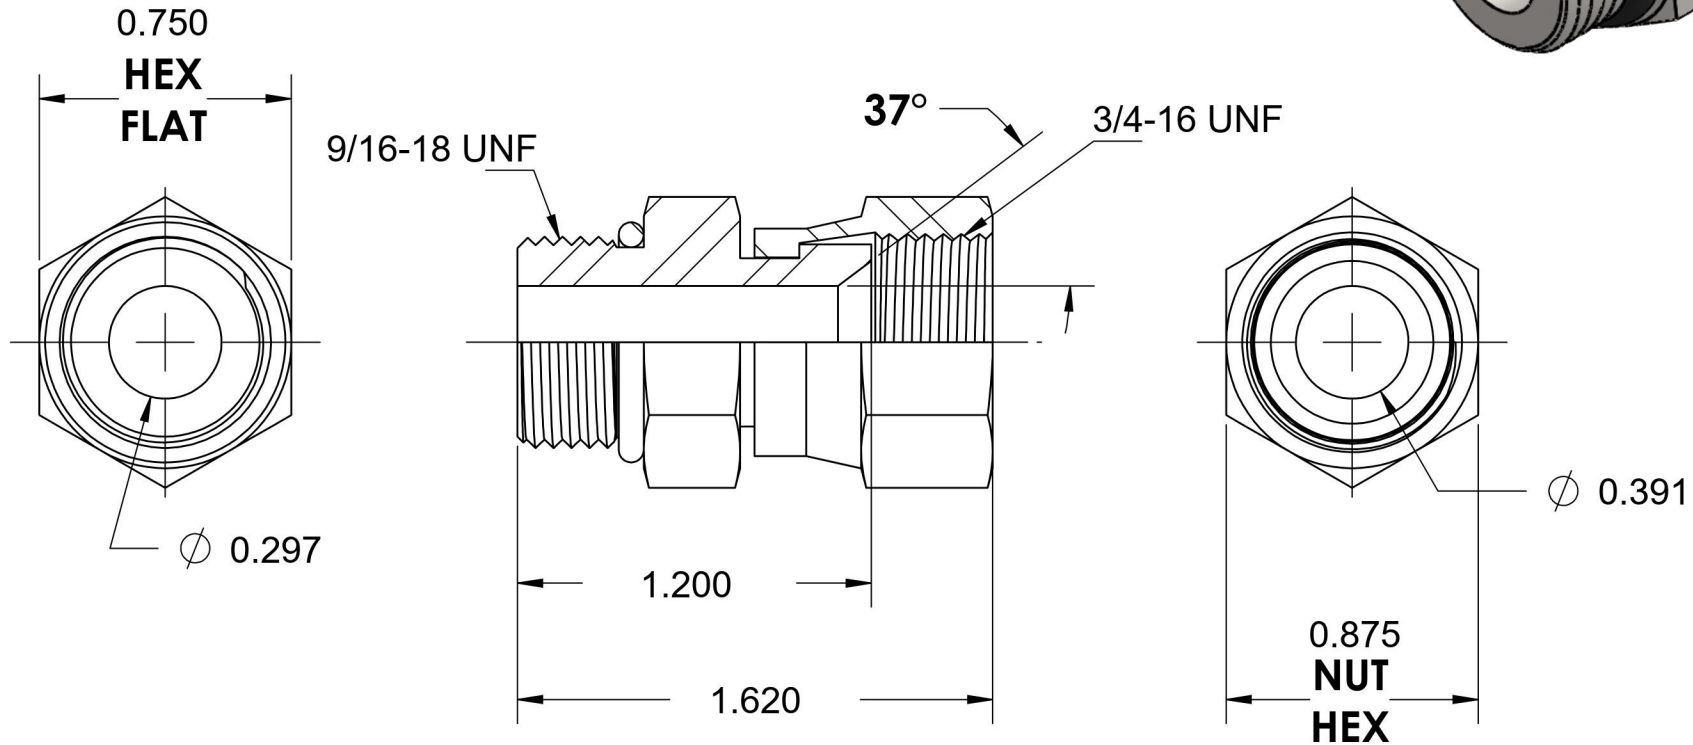

6402-06-08-O-SS

Stainless Steel, SAE J514 37° Flare Swivel Port Connector, 9/16-18 Male ORB x 1/2" Female JIC Swivel

6701 Cochran Road
Solon, Ohio 44139
Phone: (440) 248-1880
Toll Free: 1-888-331-1523

Temperature Rating -40°F to 250°F	Material 316/316L Stainless Steel	Industry Standards SAE J514, SAE J1926-3	Series 6402-O-SS
Pressure Rating 7200 psi	Finish Passivated		Series Description SAE J514 37° Flare Swivel Port Connector