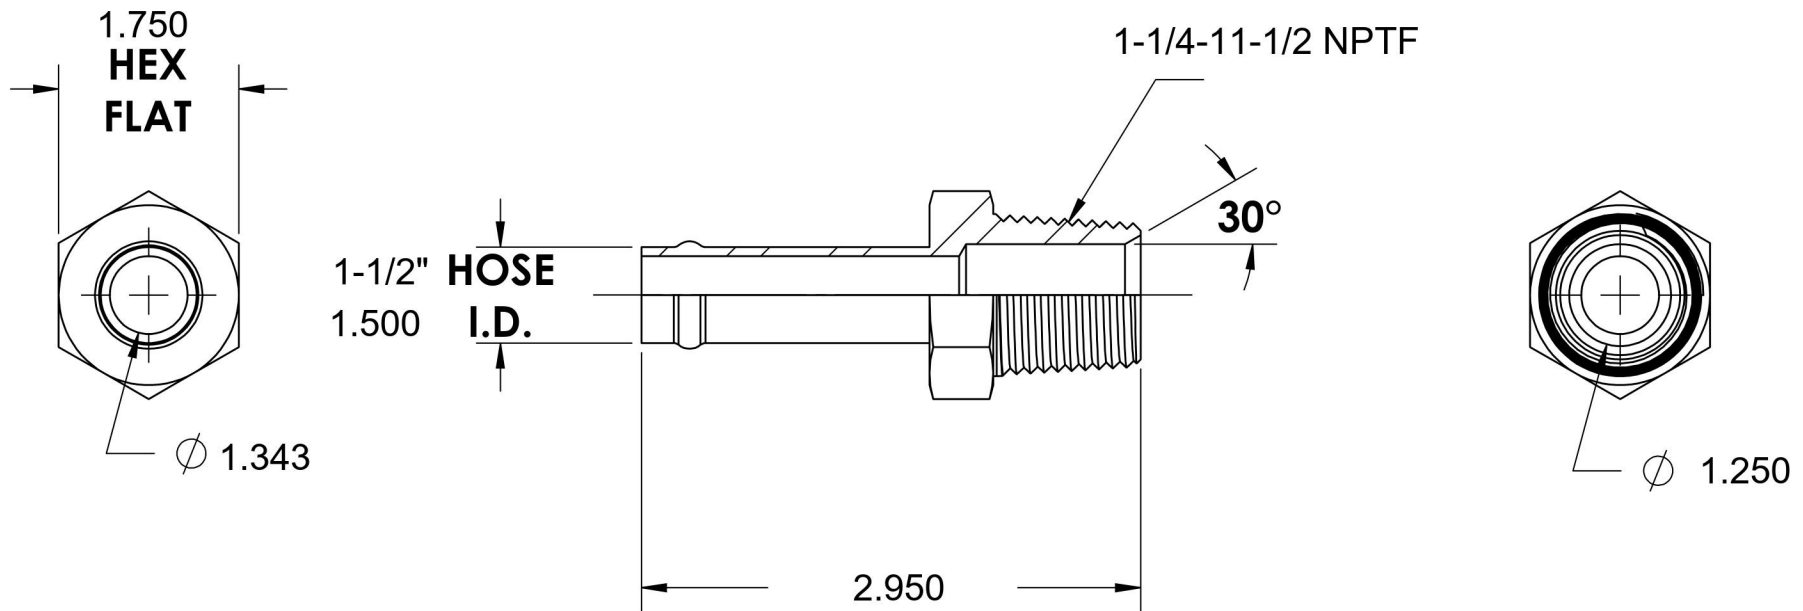

4404-24-20-SS

Stainless Steel, SAE J1231 Hose Bead Male Connector, 1-1/2" Beaded Hose Barb x 1-1/4" Male NPTF 30°

6701 Cochran Road
Solon, Ohio 44139
Phone: (440) 248-1880
Toll Free: 1-888-331-1523

Temperature Rating	Material	Industry Standards	Series
-425°F to 1200°F	316/316L Stainless Steel	SAE J1231, SAE J476	4404-SS
Pressure Rating	Finish		Series Description
150 psi	Passivated		SAE J1231 Hose Bead Male Connector