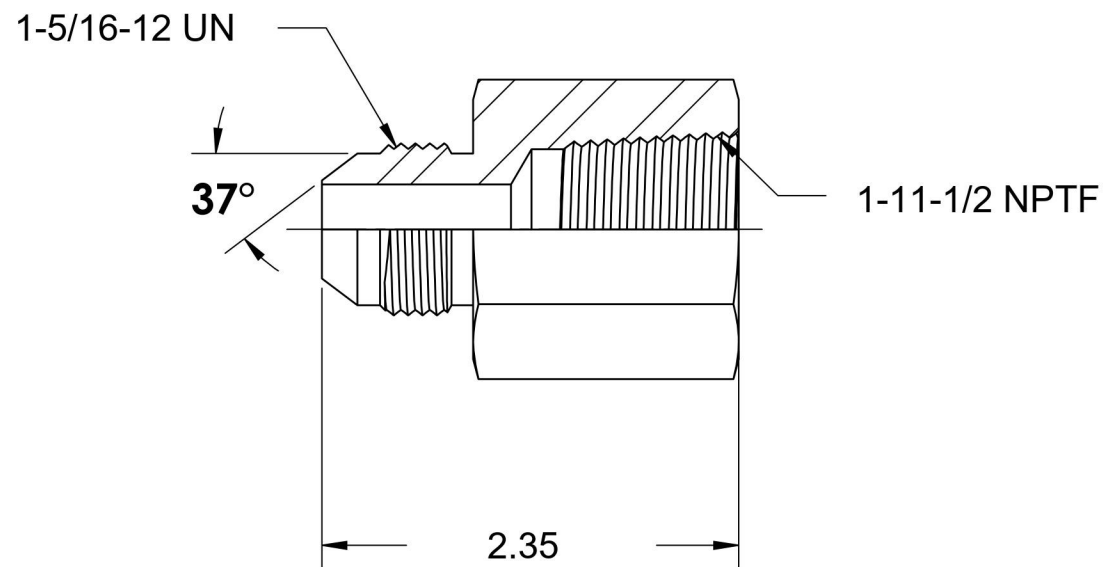

2405-16-16

Steel, SAE J514 Flared Tube Female Connector, 1" Male JIC x 1" Female NPTF

6701 Cochran Road
Solon, Ohio 44139
Phone: (440) 248-1880
Toll Free: 1-888-331-1523

Temperature Rating

-65°F to 500°F

Pressure Rating

2405

Series Description

SAE J514 Flared Tube
Female Connector