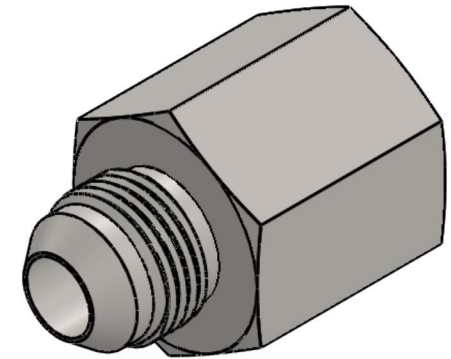

2405-16-16

Steel, SAE J514 Flared Tube Female Connector, 1" Male JIC x 1" Female NPTF

6701 Cochran Road
Solon, Ohio 44139
Phone: (440) 248-1880
Toll Free: 1-888-331-1523

Temperature Rating

-65°F to 500°F

Pressure Rating

3000 psi

Material

C1045/12L14 Steel

Finish

Trivalent Zinc

Industry Standards

SAE J514 , SAE J476
ASTM B633

Series

2405

Series Description

SAE J514 Flared Tube
Female Connector