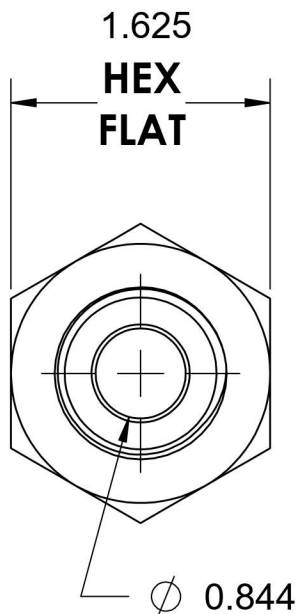

2405-16-16

Steel, SAE J514 Flared Tube Female Connector, 1" Male JIC x 1" Female NPTF

6701 Cochran Road
Solon, Ohio 44139
Phone: (440) 248-1880
Toll Free: 1-888-331-1523

Temperature Rating

-65°F to 500°F

Pressure Rating

2405

Series Description

SAE J514 Flared Tube
Female Connector