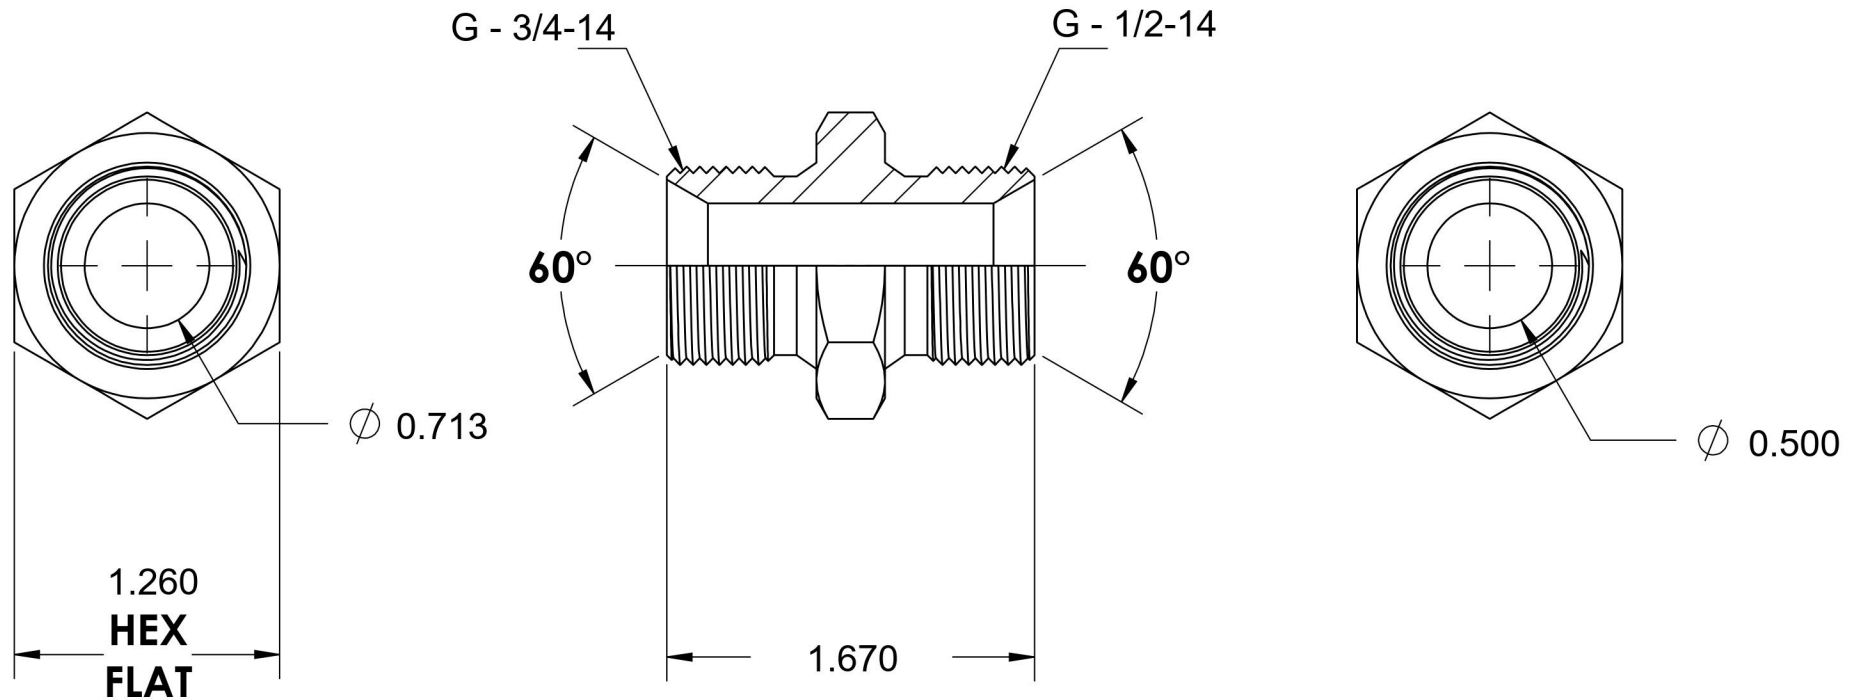

# 9022-12-08-SS

Stainless Steel, ISO 1179 BSPP Port/Line Union, 3/4-14 Male BSPP 60° Line/Port x 1/2-14 Male BSPP 60° Line/Port

6701 Cochran Road  
Solon, Ohio 44139  
Phone: (440) 248-1880  
Toll Free: 1-888-331-1523

<b>Temperature Rating</b> -425°F to 1200°F	<b>Material</b> 316/316L Stainless Steel	<b>Industry Standards</b> ISO 1179, ISO 8434-6	<b>Series</b> 9022-SS
<b>Pressure Rating</b> 2900 psi	<b>Finish</b> Passivated		<b>Series Description</b> ISO 1179 BSPP Port/Line Union