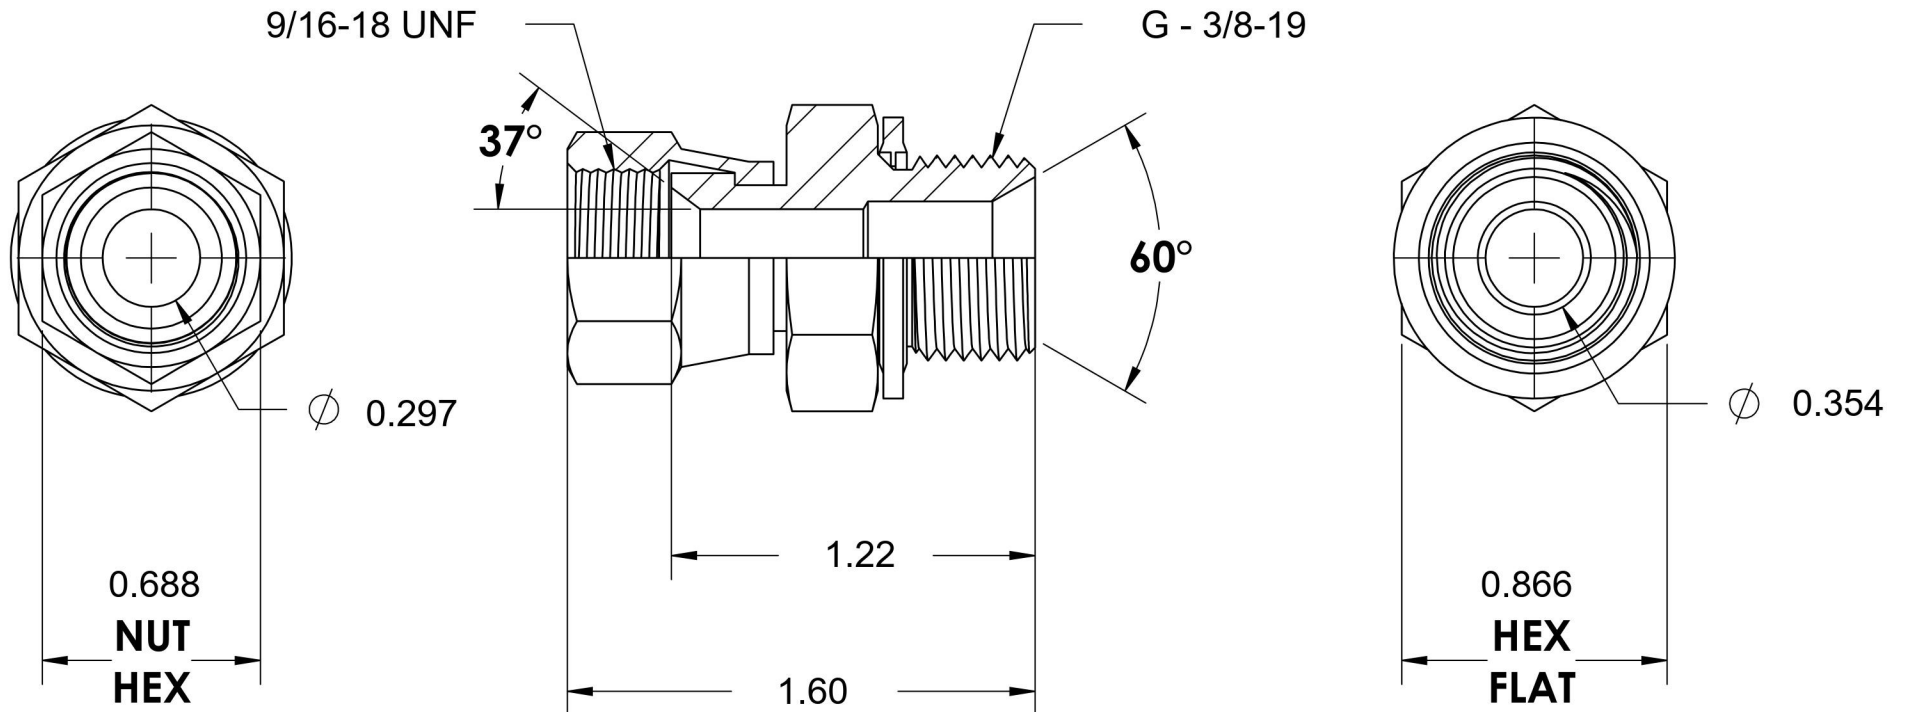

# 7022-06-06-SS-BS

Stainless Steel, SAE J514 37° Flare Swivel BSPP Type (D) Bonded Seal Port/Line Connector, 3/8" Female JIC Swivel x 3/8-19 Male BSPP 60° Line/Port

6701 Cochran Road  
Solon, Ohio 44139  
Phone: (440) 248-1880  
Toll Free: 1-888-331-1523

**Temperature Rating**

-40°F to 250°F

**Pressure Rating**

5100 psi

**Material**

316/316L Stainless Steel

**Finish**

Passivated

**Industry Standards**

SAE J514, ISO 1179

ISO 8434-6

**Series**

7022-BS-SS

**Series Description**

SAE J514 37° Flare Swivel BSPP Type (D)  
Bonded Seal Port/Line Connector