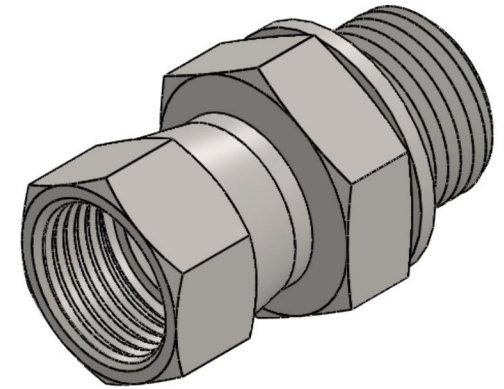

# 7022-06-06-SS-BS

Stainless Steel, SAE J514 37° Flare Swivel BSPP Type (D) Bonded Seal Port/Line Connector, 3/8" Female JIC Swivel x 3/8-19 Male BSPP 60° Line/Port

6701 Cochran Road  
Solon, Ohio 44139  
Phone: (440) 248-1880  
Toll Free: 1-888-331-1523

**Temperature Rating**

-40°F to 250°F

**Pressure Rating**

5100 psi

**Material**

316/316L Stainless Steel

**Finish**

Passivated

**Industry Standards**

SAE J514, ISO 1179

ISO 8434-6

**Series**

7022-BS-SS

**Series Description**

SAE J514 37° Flare Swivel BSPP Type (D)  
Bonded Seal Port/Line Connector