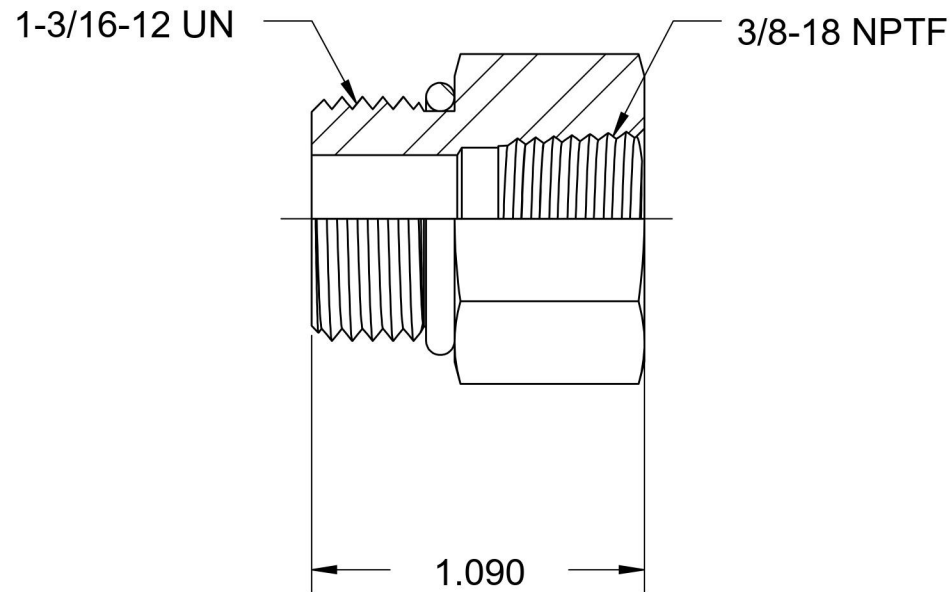

6405-14-06-O

Steel, SAE J1926 O-Ring Boss Female Adapter, 1-3/16-12 Male ORB x 3/8" Female NPTF

6701 Cochran Road
Solon, Ohio 44139
Phone: (440) 248-1880
Toll Free: 1-888-331-1523

Temperature Rating

-40°F to 250°F

Pressure Rating

5000 psi

Material

C1045 / 12L14 Steel

Finish

Trivalent Zinc

Industry Standards

SAE J1926-3, SAE J476
SAE J515, ASTM B633

Series

6405-O

Series Description

SAE J1926 O-Ring Boss
Female Adapter