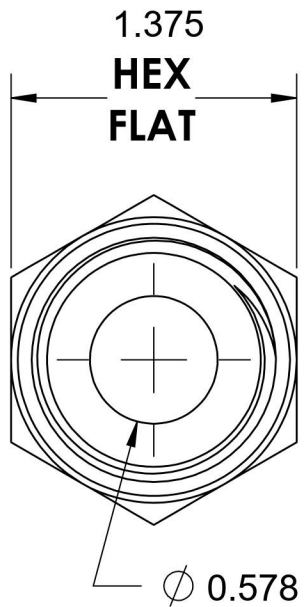

6405-14-06-O

Steel, SAE J1926 O-Ring Boss Female Adapter, 1-3/16-12 Male ORB x 3/8" Female NPTF

6701 Cochran Road
Solon, Ohio 44139
Phone: (440) 248-1880
Toll Free: 1-888-331-1523

Temperature Rating

-40°F to 250°F