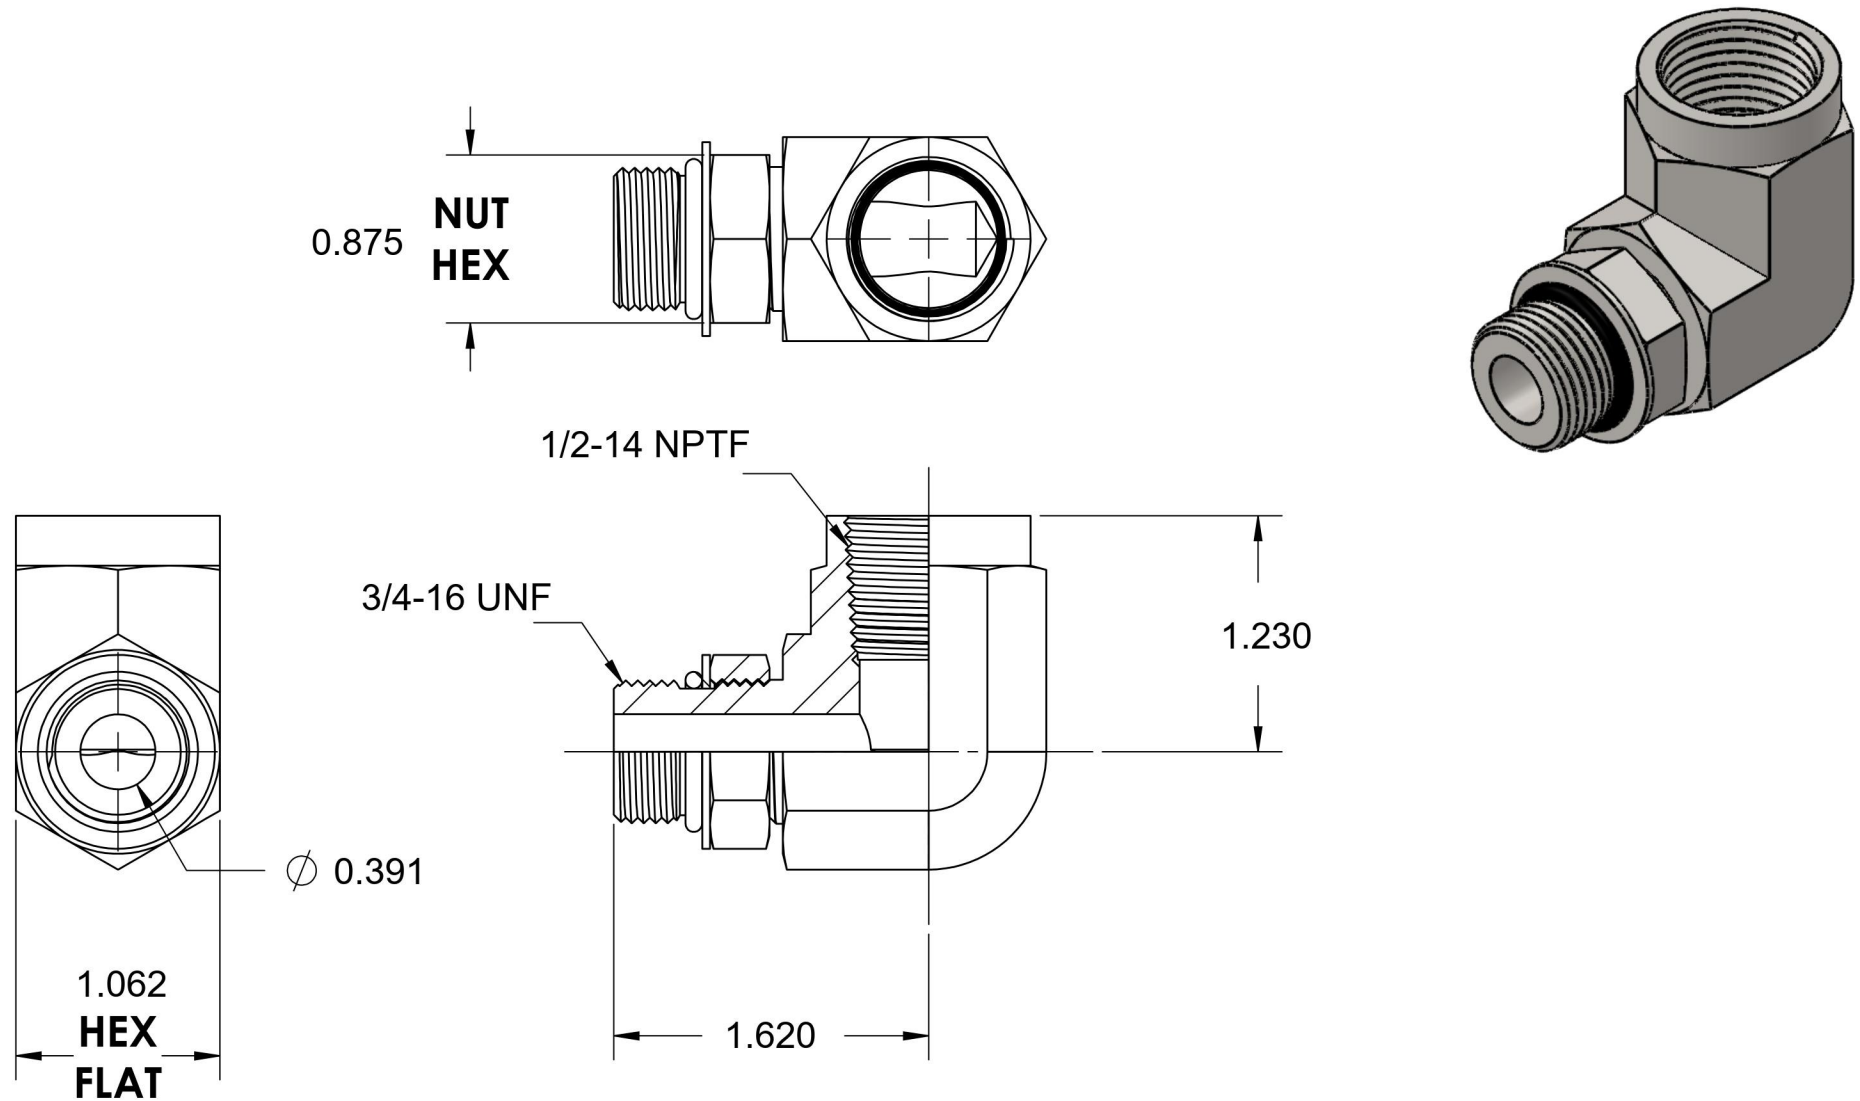

# 6805-08-08-NWO-FG

Steel, SAE J1926 Adjustable O-Ring Boss 90° Female Elbow, 3/4-16 Male Adjustable ORB x 1/2" Female NPTF

6701 Cochran Road  
Solon, Ohio 44139  
Phone: (440) 248-1880  
Toll Free: 1-888-331-1523

<b>Temperature Rating</b>	<b>Material</b>	<b>Industry Standards</b>	<b>Series</b>
-40°F to 250°F	C1045 Steel	SAE J1926-3, SAE J476 SAE J515, ASTM B633	6805-NWO-FG
<b>Pressure Rating</b>	<b>Finish</b>		<b>Series Description</b>
3000 psi	Trivalent Zinc		SAE J1926 Adjustable O-Ring Boss 90° Female Elbow