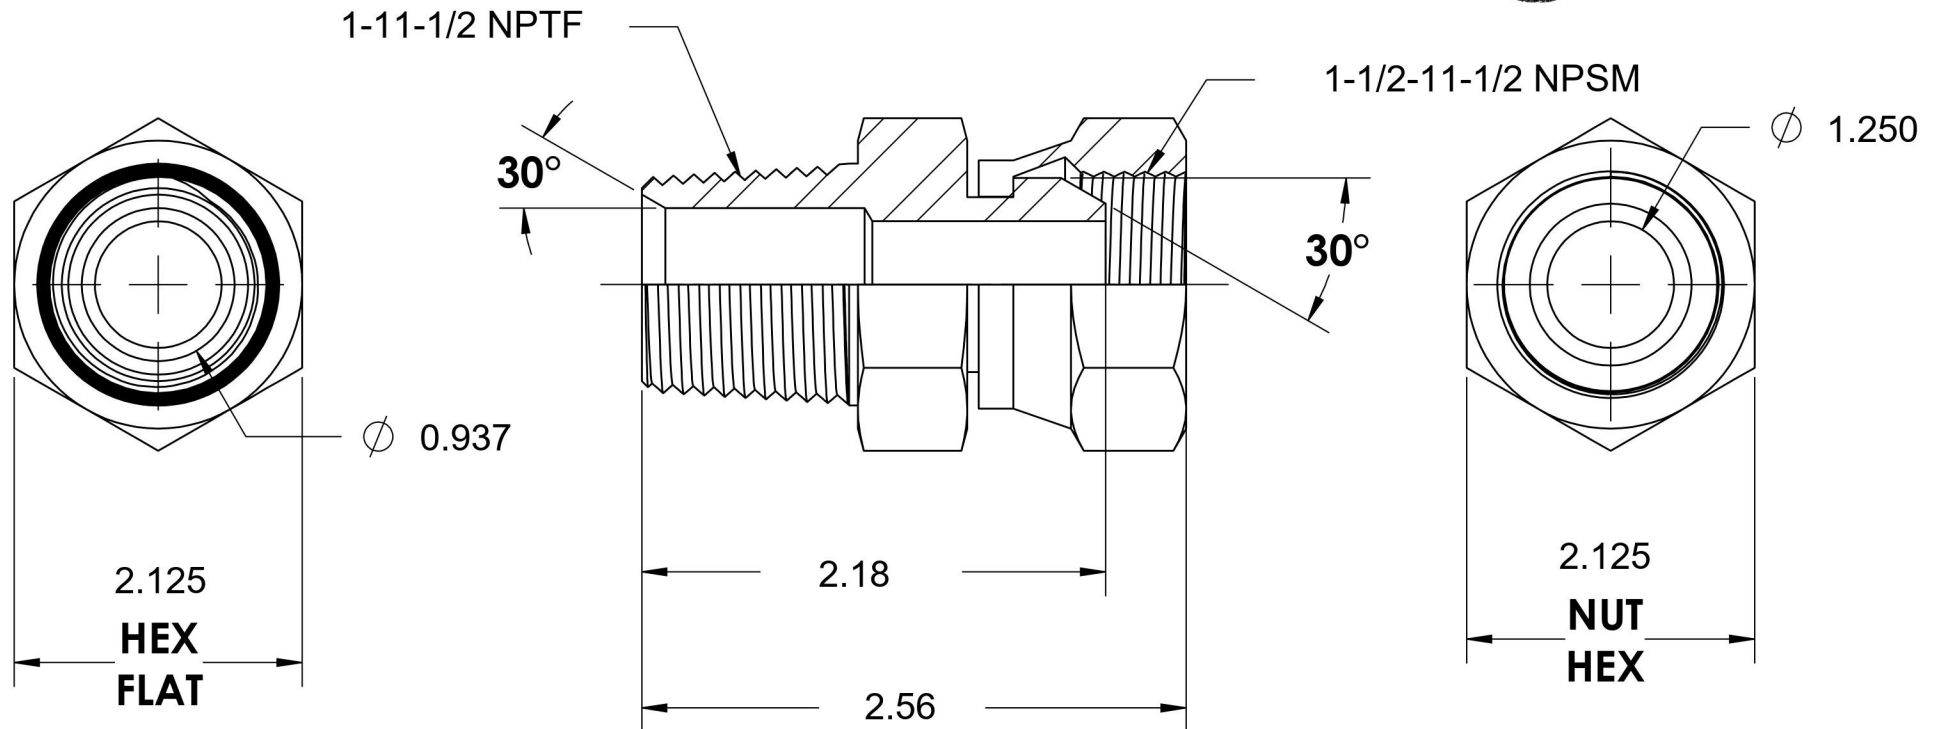

# 1404-16-24

Steel, SAE J514 NPSM Swivel Male Connector, 1" Male NPTF 30° x 1-1/2" Female NPSM Swivel

6701 Cochran Road  
Solon, Ohio 44139  
Phone: (440) 248-1880  
Toll Free: 1-888-331-1523

<b>Temperature Rating</b>	<b>Material</b>	<b>Industry Standards</b>	<b>Series</b>
-65°F to 500°F	C1045/12L14 Steel	SAE J514, SAE J476 ASTM B633	1404
<b>Pressure Rating</b>	<b>Finish</b>		<b>Series Description</b>
2000 psi	Trivalent Zinc		SAE J514 NPSM Swivel Male Connector