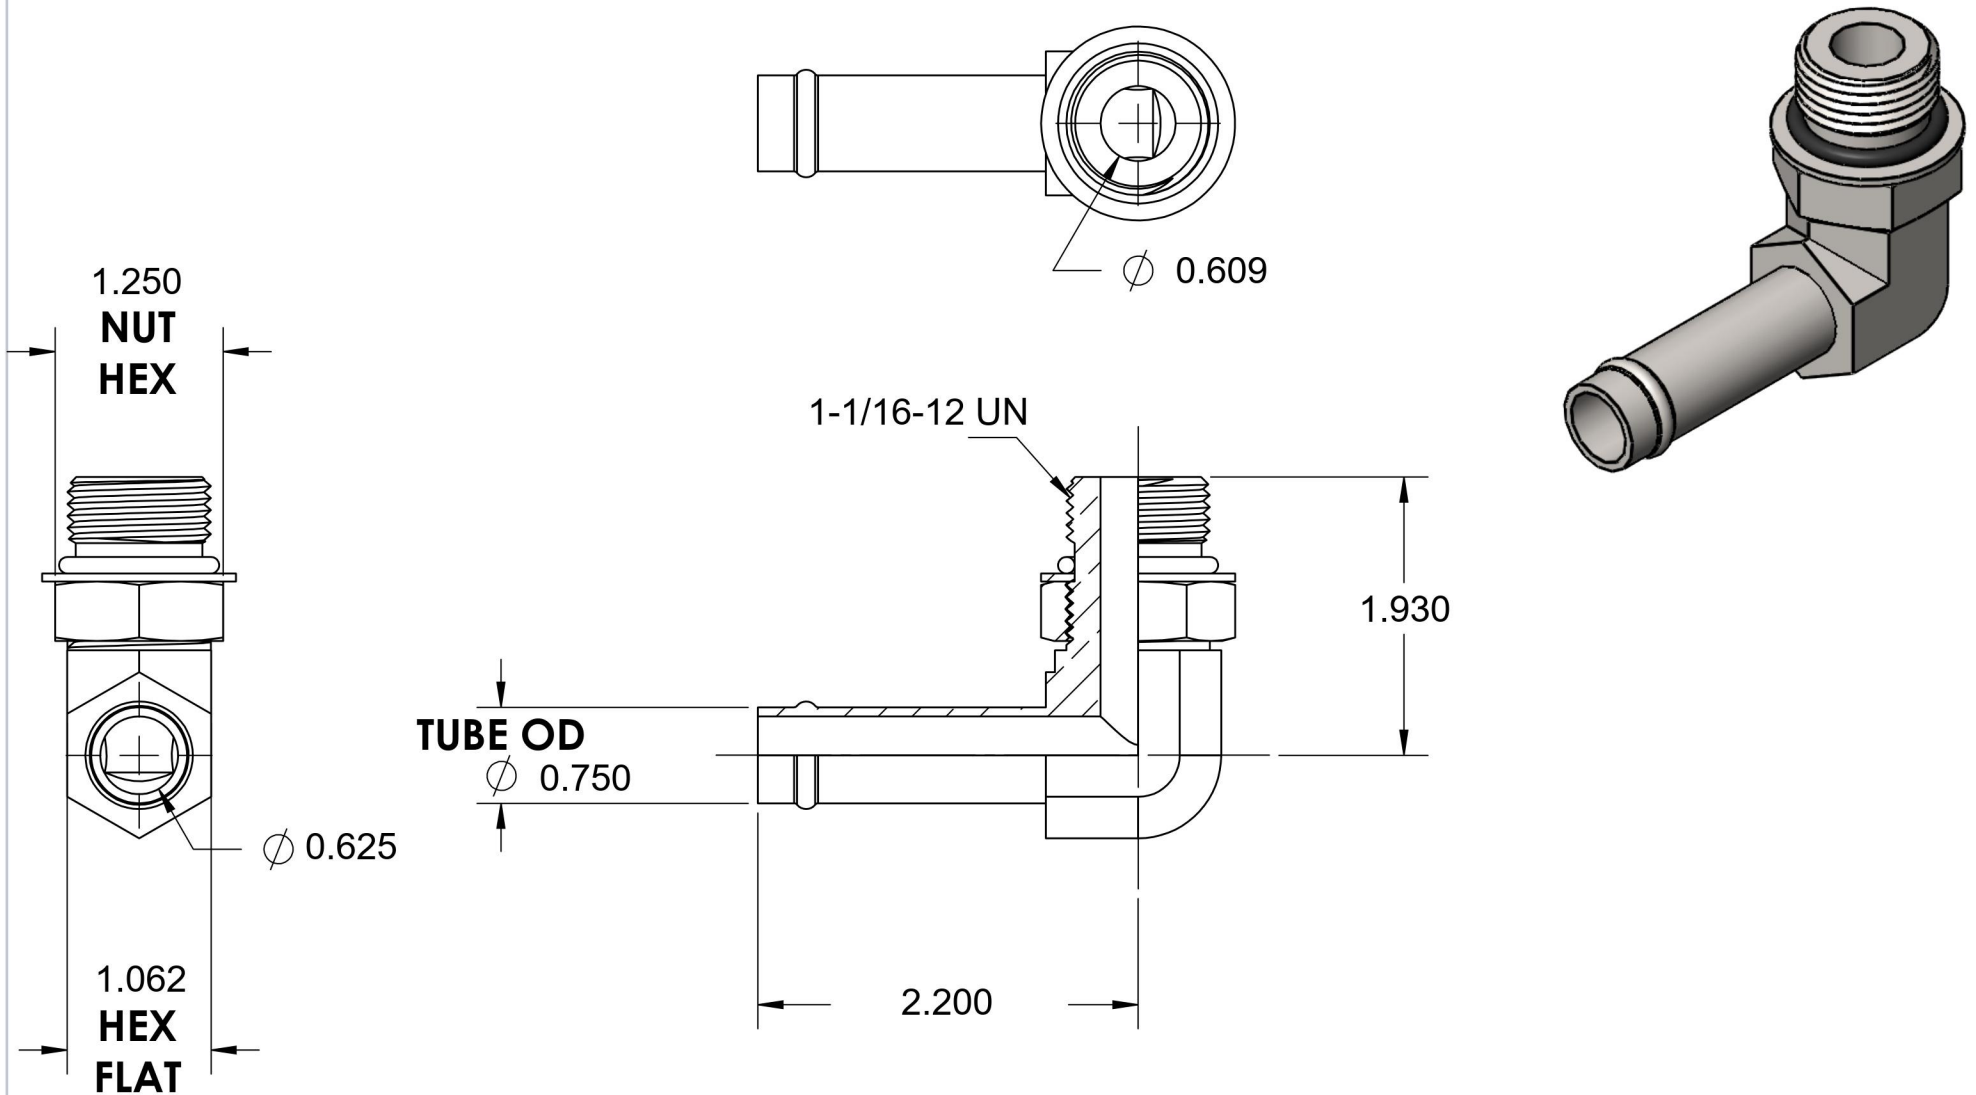

# 4601-12-12-NWO-FG

Steel, SAE J1231 Hose Bead 90° Adjustable Port Elbow, 3/4" Beaded Hose Barb x 1-1/16-12 Male Adjustable ORB

6701 Cochran Road  
Solon, Ohio 44139  
Phone: (440) 248-1880  
Toll Free: 1-888-331-1523

**Temperature Rating**

-40°F to 250°F

**Pressure Rating**

150 psi

**Material**

C1045 Steel

**Finish**

Trivalent Zinc

**Industry Standards**

SAE J1231-2, SAE J1926-3  
SAE J515, ASTM B633

**Series**

4601-NWO-FG

**Series Description**

SAE J1231 Hose Bead  
90° Adjustable Port Elbow