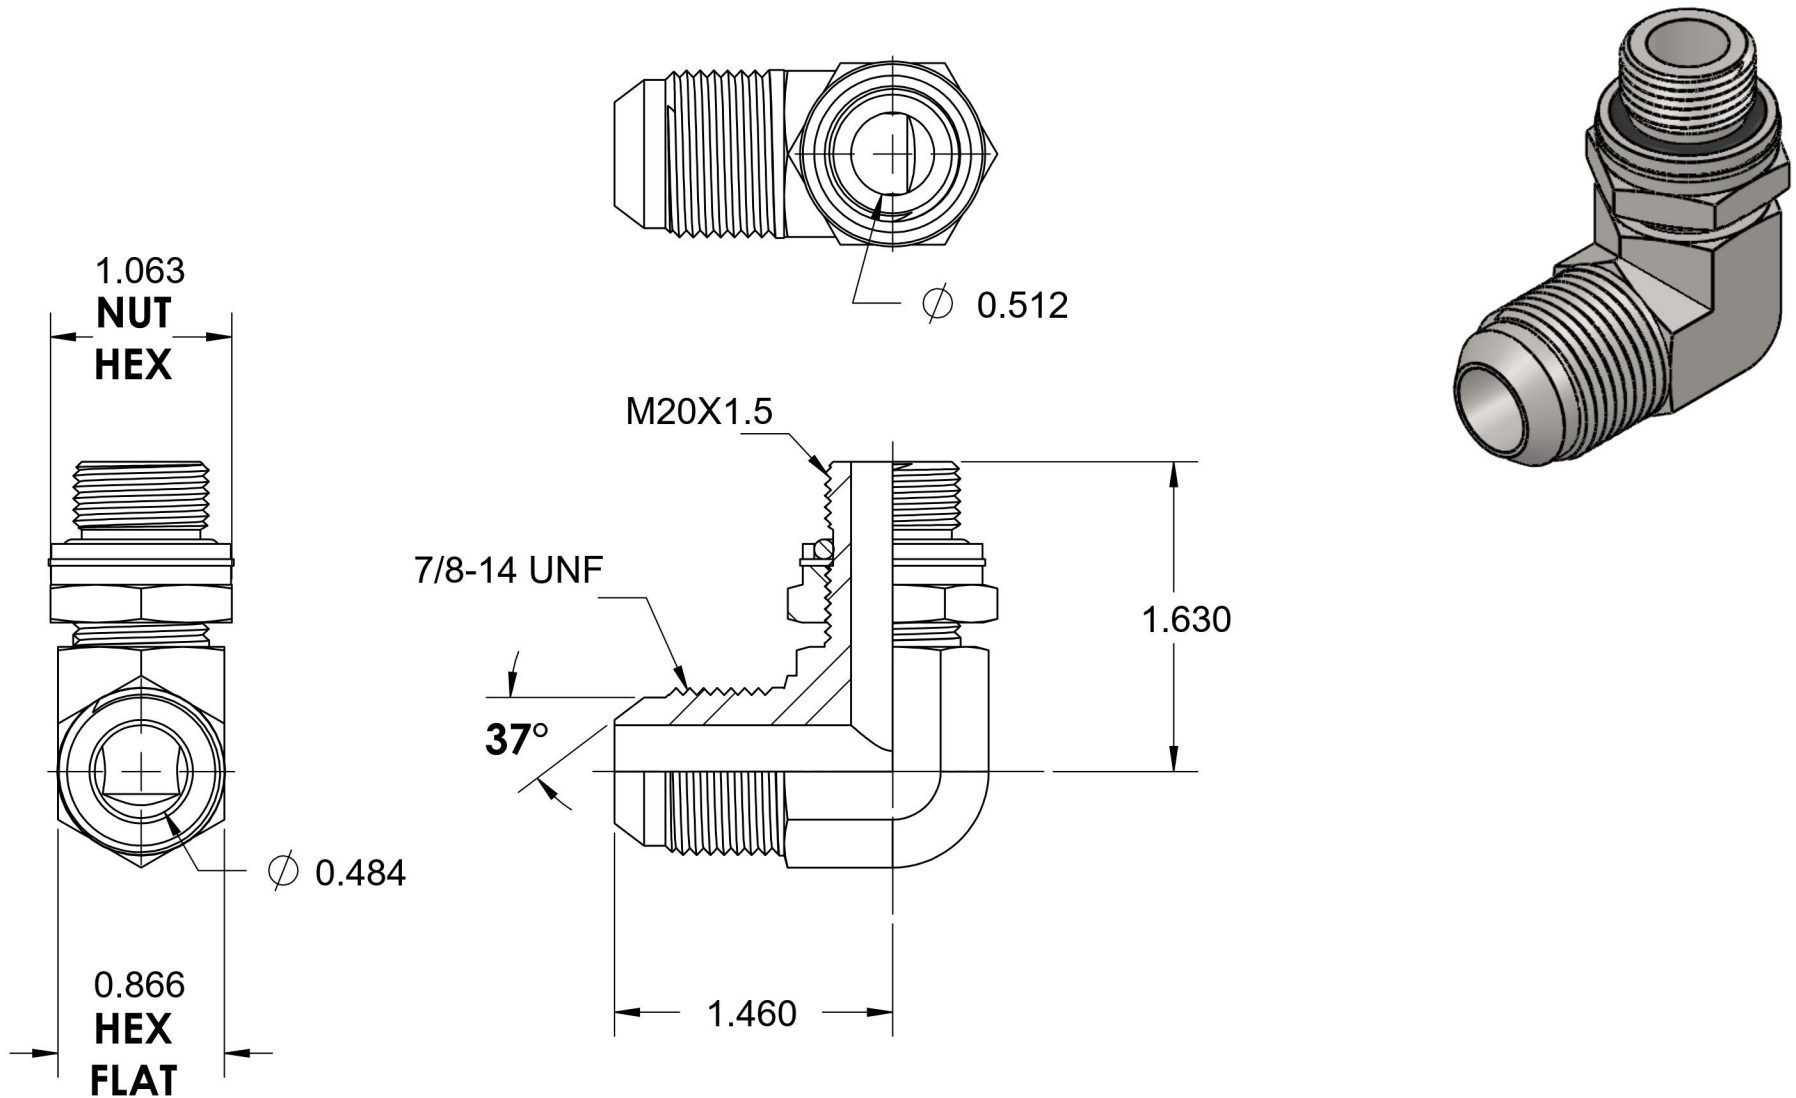

# 7205-10-20-NWO-FG

Steel, SAE J514 37° Flare Male Metric Adjustable (Type H) Port 90° Elbow, 5/8" Male JIC x M20X1.5 Male Metric Adjustable ORR

6701 Cochran Road  
Solon, Ohio 44139  
Phone: (440) 248-1880  
Toll Free: 1-888-331-1523

<b>Temperature Rating</b>	<b>Material</b>	<b>Industry Standards</b>	<b>Series</b>
-40°F to 250°F	C1045 Steel	SAE J514, ISO 9974 ASTM B633	7205-NWO-FG-ORR
<b>Pressure Rating</b>	<b>Finish</b>		<b>Series Description</b>
3600 psi	Trivalent Zinc		SAE J514 37° Flare Male Metric Adjustable (Type H) Port 90° Elbow