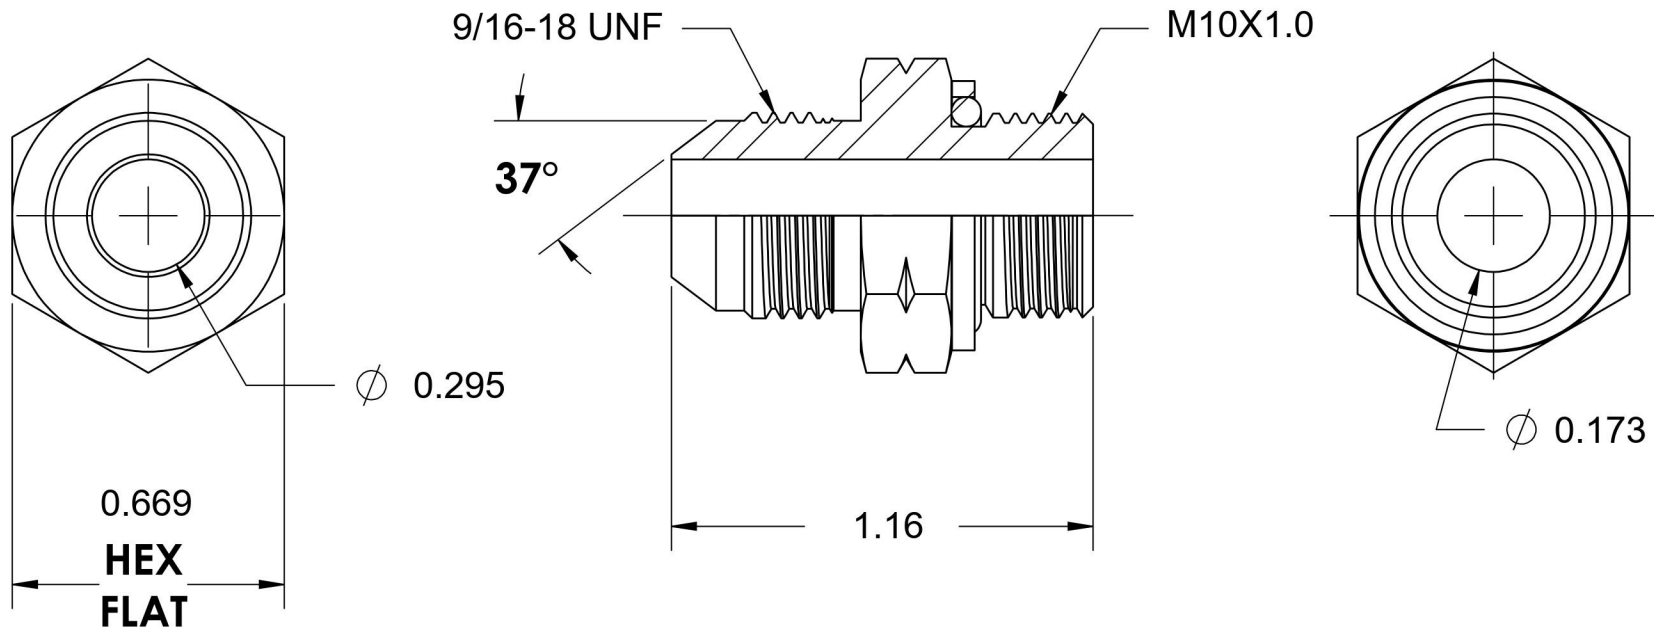

# 7001-06-10

Steel, SAE J514 37° Flare Male Metric Type (G) Port Adapter, 3/8" Male JIC x M10X1.0 Male Metric ORR

6701 Cochran Road  
Solon, Ohio 44139  
Phone: (440) 248-1880  
Toll Free: 1-888-331-1523

<b>Temperature Rating</b>	<b>Material</b>	<b>Industry Standards</b>	<b>Series</b>
-22°F to 257°F	C1045/12L14 Steel	SAE J514, ISO 9974	7001-ORR
<b>Pressure Rating</b>	<b>Finish</b>	ASTM B633	<b>Series Description</b>
5000 psi	Trivalent Zinc		SAE J514 37° Flare Male Metric Type (G) Port Adapter