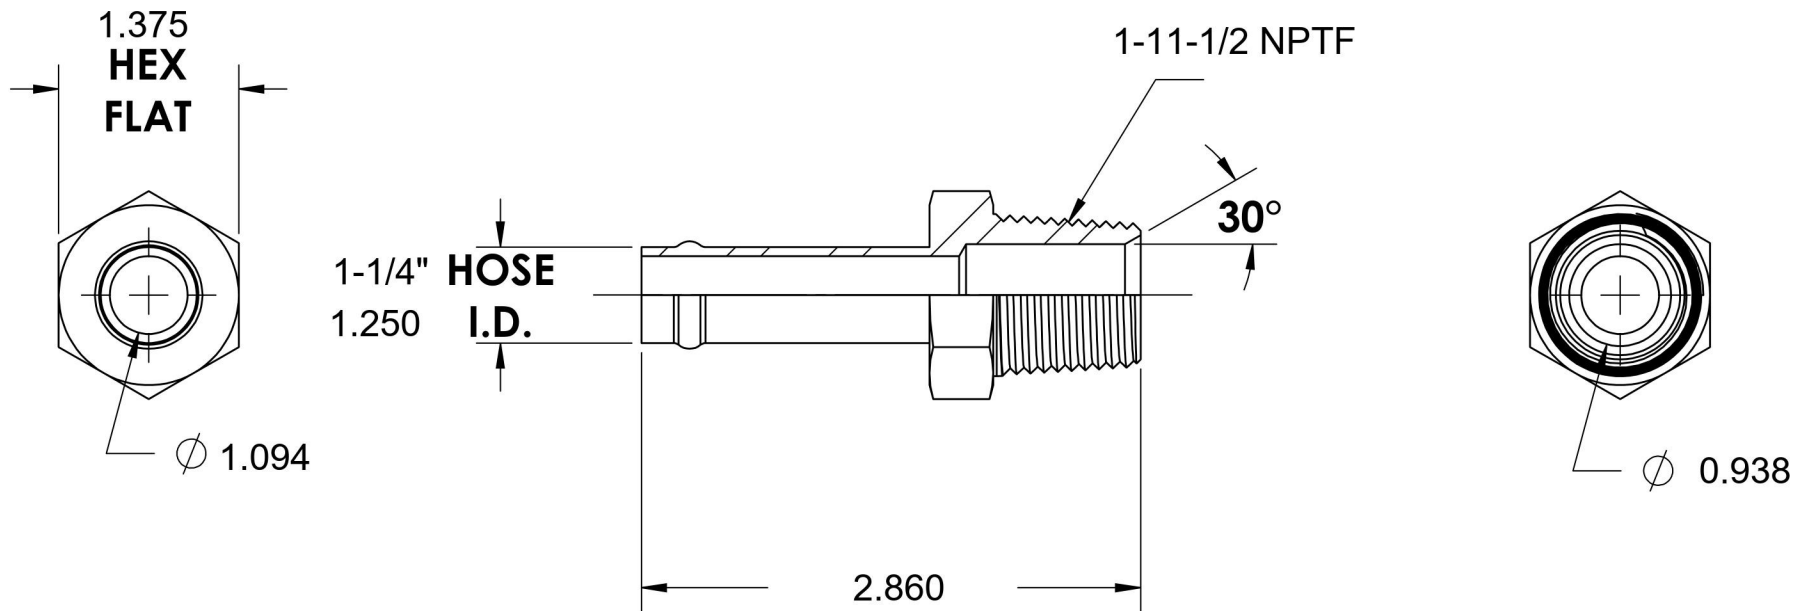

4404-20-16-SS

Stainless Steel, SAE J1231 Hose Bead Male Connector, 1-1/4" Beaded Hose Barb x 1" Male NPTF 30°

6701 Cochran Road
Solon, Ohio 44139
Phone: (440) 248-1880
Toll Free: 1-888-331-1523

Temperature Rating	Material	Industry Standards	Series
-425°F to 1200°F	316/316L Stainless Steel	SAE J1231, SAE J476	4404-SS
Pressure Rating	Finish		Series Description
150 psi	Passivated		SAE J1231 Hose Bead Male Connector