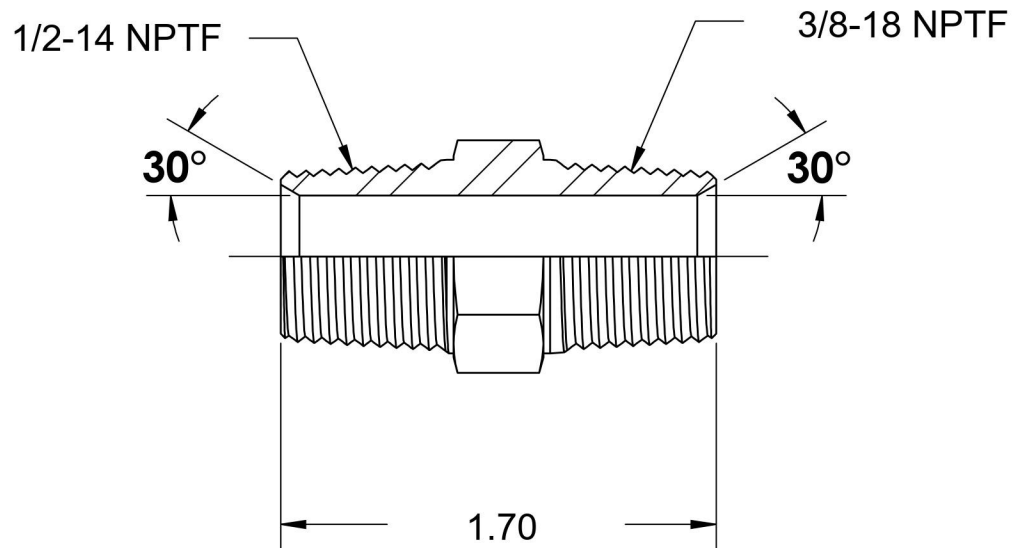

# 5404-08-06-B

Brass, SAE J514 Pipe Nipple, 1/2" Male NPTF 30° x 3/8" Male NPTF 30°

6701 Cochran Road  
Solon, Ohio 44139  
Phone: (440) 248-1880  
Toll Free: 1-888-331-1523

<b>Temperature Rating</b> -325°F to 400°F	<b>Material</b> C36000 Brass	<b>Industry Standards</b> SAE J514 , SAE J476	<b>Series</b> 5404-B
<b>Pressure Rating</b> 3900 psi	<b>Finish</b> Natural Finish		<b>Series Description</b> SAE J514 Pipe Nipple