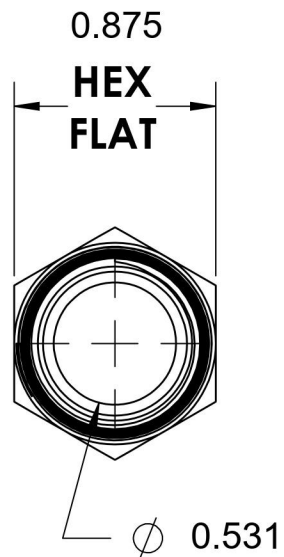

# 5404-08-06-B

Brass, SAE J514 Pipe Nipple, 1/2" Male NPTF 30° x 3/8" Male NPTF 30°

6701 Cochran Road  
Solon, Ohio 44139  
Phone: (440) 248-1880  
Toll Free: 1-888-331-1523

<b>Temperature Rating</b> -325°F to 400°F	<b>Material</b> C36000 Brass	<b>Industry Standards</b> SAE J514 , SAE J476	<b>Series</b> 5404-B
<b>Pressure Rating</b> 3900 psi	<b>Finish</b> Natural Finish		<b>Series Description</b> SAE J514 Pipe Nipple