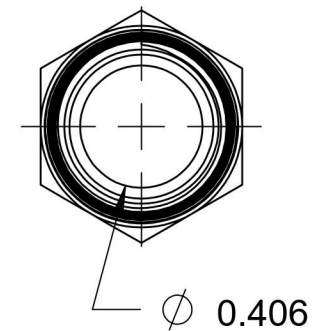

# 5404-08-06-B

Brass, SAE J514 Pipe Nipple, 1/2" Male NPTF 30° x 3/8" Male NPTF 30°

6701 Cochran Road  
Solon, Ohio 44139  
Phone: (440) 248-1880  
Toll Free: 1-888-331-1523

<b>Temperature Rating</b> -325°F to 400°F	<b>Material</b> C36000 Brass	<b>Industry Standards</b> SAE J514 , SAE J476	<b>Series</b> 5404-B
<b>Pressure Rating</b> 3900 psi	<b>Finish</b> Natural Finish		<b>Series Description</b> SAE J514 Pipe Nipple