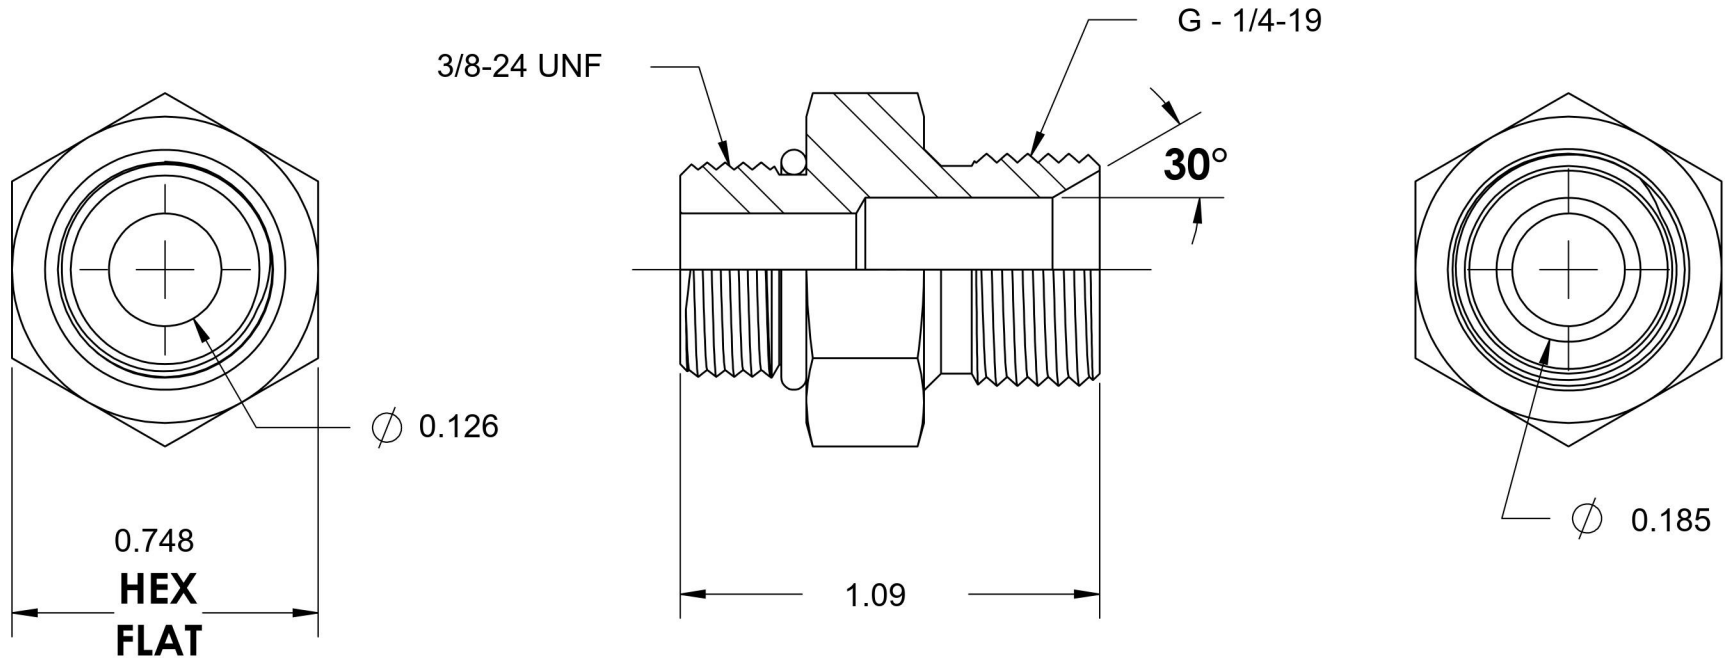

# 7062-03-04

Steel, SAE J1926 O-Ring Boss Male BSPP Port/Line Adapter, 3/8-24 Male ORB x 1/4-19 Male BSPP 60° Line/Port

6701 Cochran Road  
Solon, Ohio 44139  
Phone: (440) 248-1880  
Toll Free: 1-888-331-1523

<b>Temperature Rating</b>	<b>Material</b>	<b>Industry Standards</b>	<b>Series</b>
-40°F to 250°F	C1045 / 12L14 Steel	SAE J1926, ISO 1179	7062
<b>Pressure Rating</b>	<b>Finish</b>	ISO 8434-6, ASTM B633	<b>Series Description</b>
5000 psi	Trivalent Zinc		SAE J1926 O-Ring Boss Male BSPP Port/Line Adapter