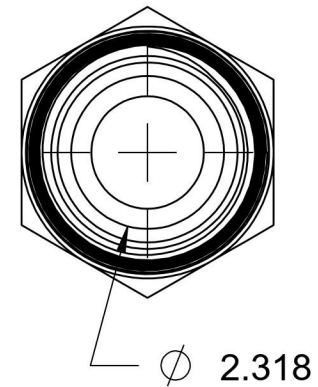

2404-40-40-B

Brass, SAE J514 37° Flare Male Connector, 2-1/2" Male JIC x 2-1/2" Male NPTF 30°

3-12 UN

6701 Cochran Road
Solon, Ohio 44139
Phone: (440) 248-1880
Toll Free: 1-888-331-1523

Temperature Rating -325°F to 400°F	Material C360 Brass	Industry Standards SAE J514 , SAE J476	Series 2404-B
Pressure Rating 500 psi	Finish Natural Finish		Series Description SAE J514 37° Flare Male Connector