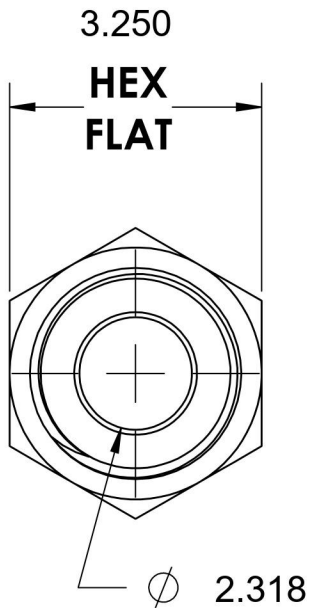

2404-40-40-B

Brass, SAE J514 37° Flare Male Connector, 2-1/2" Male JIC x 2-1/2" Male NPTF 30°

3-12 UN

6701 Cochran Road
Solon, Ohio 44139
Phone: (440) 248-1880
Toll Free: 1-888-331-1523

Temperature Rating -325°F to 400°F	Material C360 Brass	Industry Standards SAE J514 , SAE J476	Series 2404-B
Pressure Rating 500 psi	Finish Natural Finish		Series Description SAE J514 37° Flare Male Connector