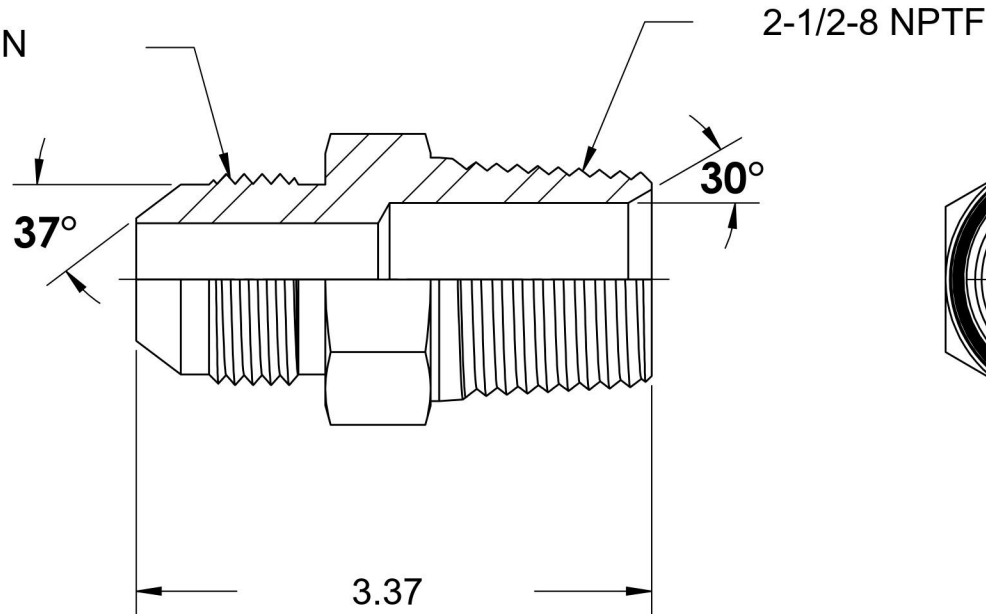

2404-40-40-B

Brass, SAE J514 37° Flare Male Connector, 2-1/2" Male JIC x 2-1/2" Male NPTF 30°

3-12 UN

6701 Cochran Road
Solon, Ohio 44139
Phone: (440) 248-1880
Toll Free: 1-888-331-1523

Temperature Rating -325°F to 400°F	Material C360 Brass	Industry Standards SAE J514 , SAE J476	Series 2404-B
Pressure Rating 500 psi	Finish Natural Finish		Series Description SAE J514 37° Flare Male Connector