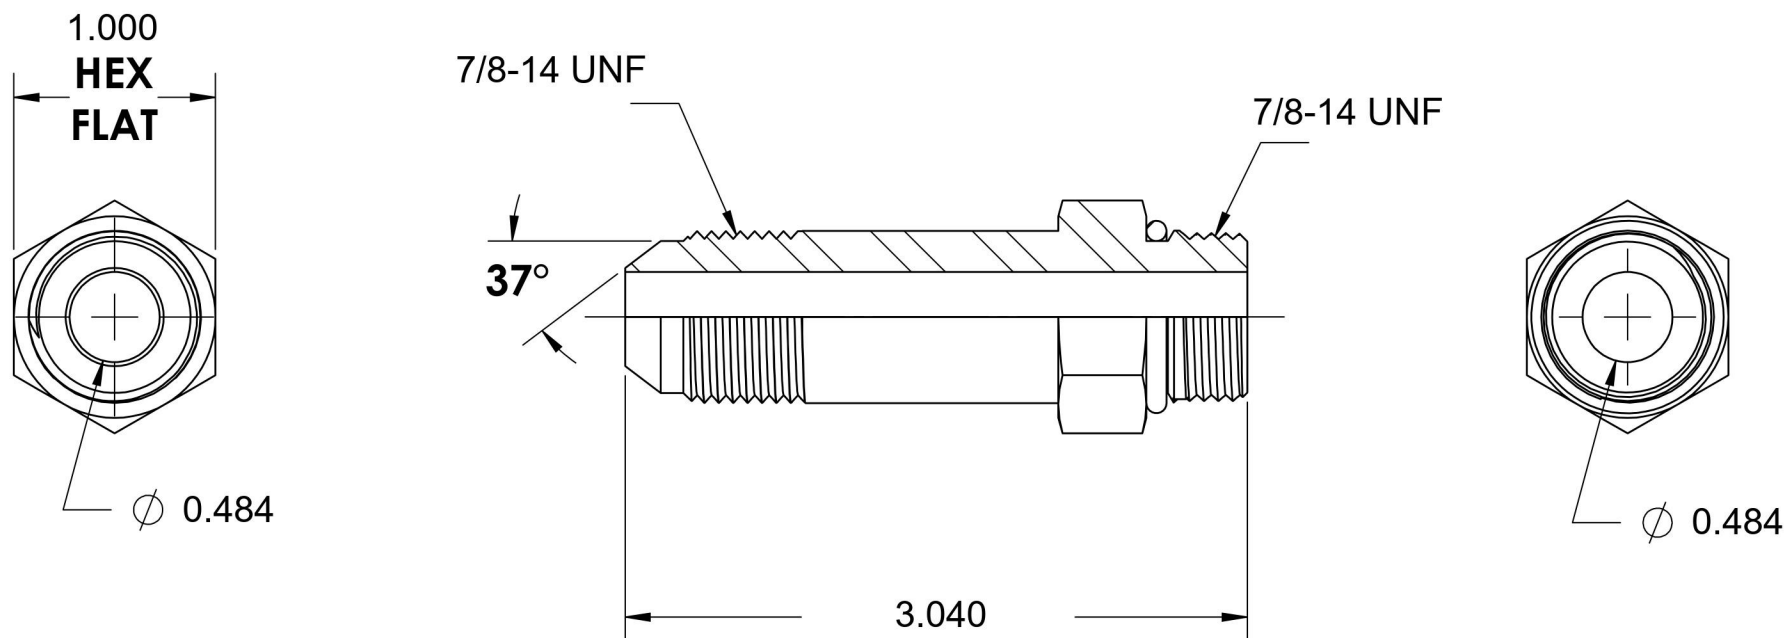

6400-L-10-10-O-SS

Stainless Steel, SAE J514 37° Flare Long Port Connector, 5/8" Male JIC x 7/8-14 Male ORB

6701 Cochran Road
Solon, Ohio 44139
Phone: (440) 248-1880
Toll Free: 1-888-331-1523

Temperature Rating -40°F to 250°F	Material 316/316L Stainless Steel	Industry Standards SAE J514, SAE J1926-3 SAE J515	Series 6400-L-O-SS
Pressure Rating 6000 psi	Finish Passivated		Series Description SAE J514 37° Flare Long Port Connector