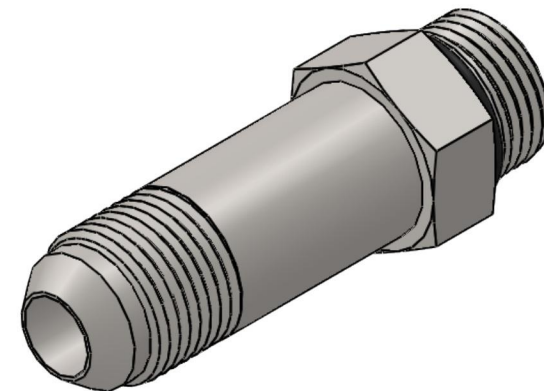

6400-L-10-10-O-SS

Stainless Steel, SAE J514 37° Flare Long Port Connector, 5/8" Male JIC x 7/8-14 Male ORB

6701 Cochran Road
Solon, Ohio 44139
Phone: (440) 248-1880
Toll Free: 1-888-331-1523

Temperature Rating -40°F to 250°F	Material 316/316L Stainless Steel	Industry Standards SAE J514, SAE J1926-3 SAE J515	Series 6400-L-O-SS
Pressure Rating 6000 psi	Finish Passivated		Series Description SAE J514 37° Flare Long Port Connector