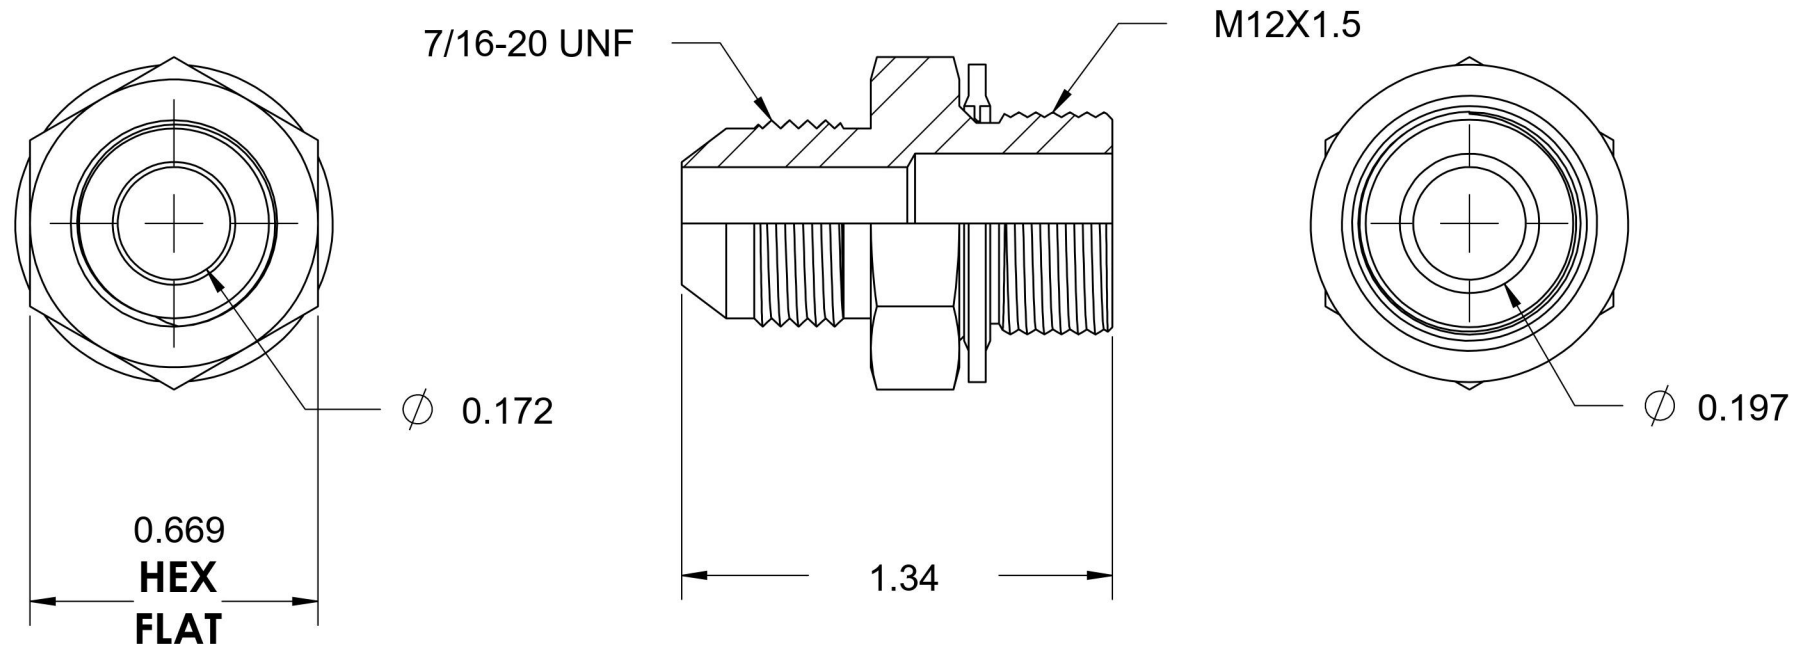

# 7005-04-12-SS-BS

Stainless Steel, SAE J514 37° Flare Metric Type (D) Bonded Seal Port/Line Connector, 1/4" Male JIC x M12X1.5 Male Metric 60° Line/Port

6701 Cochran Road  
Solon, Ohio 44139  
Phone: (440) 248-1880  
Toll Free: 1-888-331-1523

<b>Temperature Rating</b>	<b>Material</b>	<b>Industry Standards</b>	<b>Series</b>
-40°F to 250°F	316/316L Stainless Steel	SAE J514, ISO 9974	7005-BS-SS
<b>Pressure Rating</b>	<b>Finish</b>		<b>Series Description</b>
6000 psi	Passivated		SAE J514 37° Flare Metric Type (D) Bonded Seal Port/Line Connector