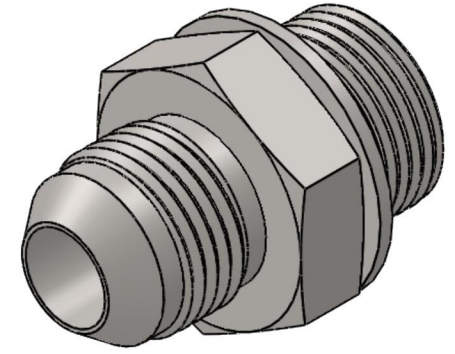

# 7005-04-12-SS-BS

Stainless Steel, SAE J514 37° Flare Metric Type (D) Bonded Seal Port/Line Connector, 1/4" Male JIC x M12X1.5 Male Metric 60° Line/Port

6701 Cochran Road  
Solon, Ohio 44139  
Phone: (440) 248-1880  
Toll Free: 1-888-331-1523

<b>Temperature Rating</b>	<b>Material</b>	<b>Industry Standards</b>	<b>Series</b>
-40°F to 250°F	316/316L Stainless Steel	SAE J514, ISO 9974	7005-BS-SS
<b>Pressure Rating</b>	<b>Finish</b>		<b>Series Description</b>
6000 psi	Passivated		SAE J514 37° Flare Metric Type (D) Bonded Seal Port/Line Connector