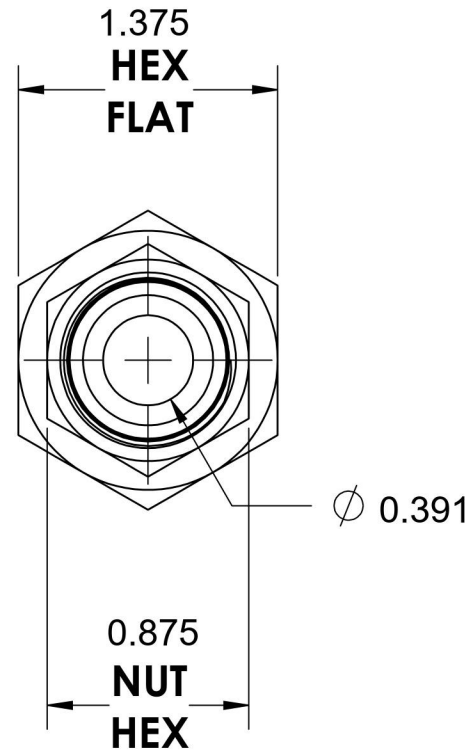

6506-12-08-SS

Stainless Steel, SAE J514 37° Flare Swivel Female Connector, 3/4" Female NPTF x 1/2" Female JIC Swivel

6701 Cochran Road
Solon, Ohio 44139
Phone: (440) 248-1880
Toll Free: 1-888-331-1523

Temperature Rating -425°F to 1200°F	Material 316/316L Stainless Steel	Industry Standards SAE J514 , SAE J476	Series 6506-SS
Pressure Rating 5000 psi	Finish Passivated		Series Description SAE J514 37° Flare Swivel Female Connector