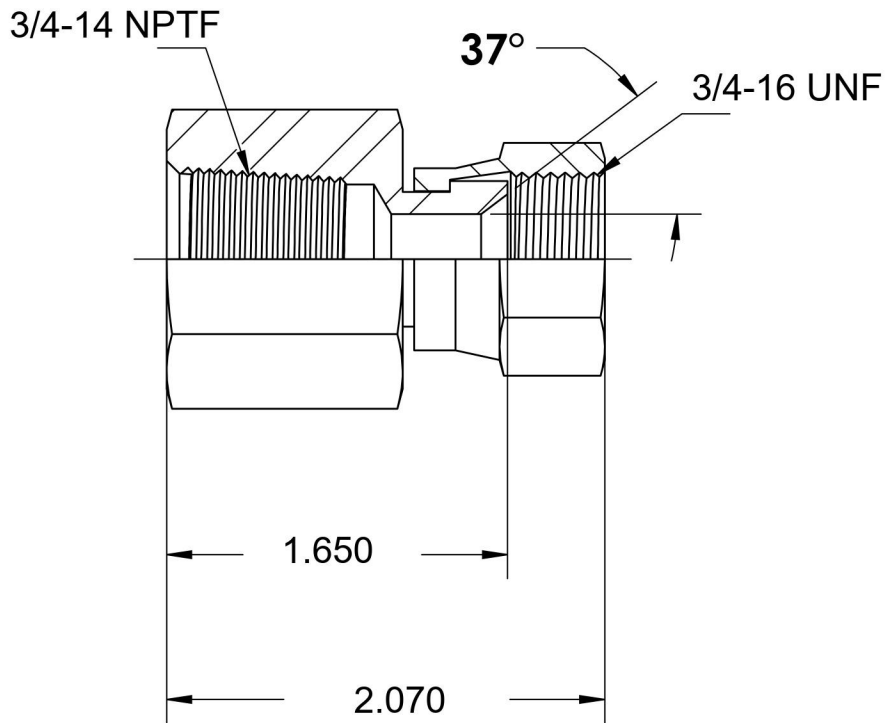

6506-12-08-SS

Stainless Steel, SAE J514 37° Flare Swivel Female Connector, 3/4" Female NPTF x 1/2" Female JIC Swivel

6701 Cochran Road
Solon, Ohio 44139
Phone: (440) 248-1880
Toll Free: 1-888-331-1523

Temperature Rating -425°F to 1200°F	Material 316/316L Stainless Steel	Industry Standards SAE J514 , SAE J476	Series 6506-SS
Pressure Rating 5000 psi	Finish Passivated		Series Description SAE J514 37° Flare Swivel Female Connector