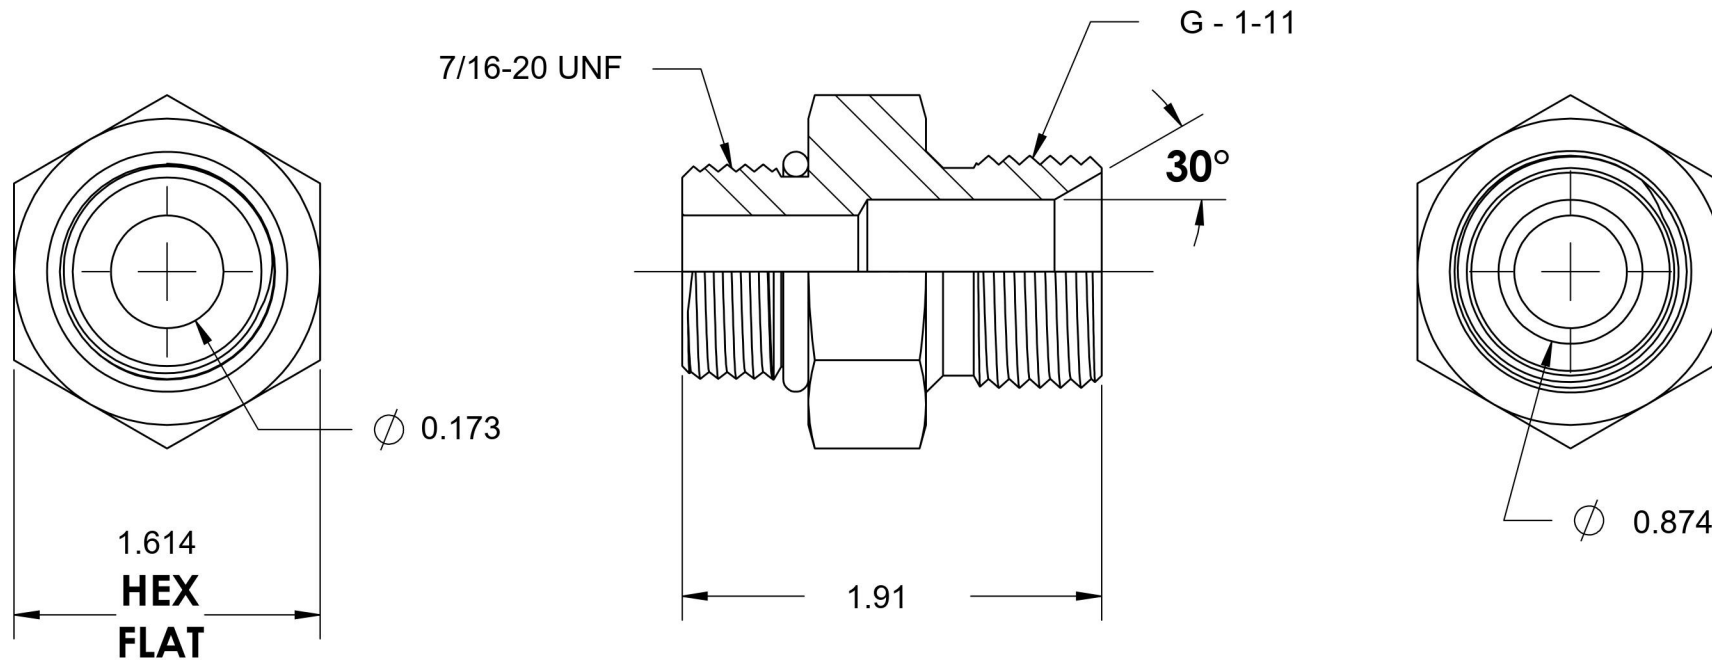

7062-04-16

Steel, SAE J1926 O-Ring Boss Male BSPP Port/Line Adapter, 7/16-20 Male ORB x 1-11 Male BSPP 60° Line/Port

6701 Cochran Road
Solon, Ohio 44139
Phone: (440) 248-1880
Toll Free: 1-888-331-1523

Temperature Rating	Material	Industry Standards	Series
-40°F to 250°F	C1045 / 12L14 Steel	SAE J1926, ISO 1179	7062
Pressure Rating	Finish	ISO 8434-6, ASTM B633	Series Description
1700 psi	Trivalent Zinc		SAE J1926 O-Ring Boss Male BSPP Port/Line Adapter